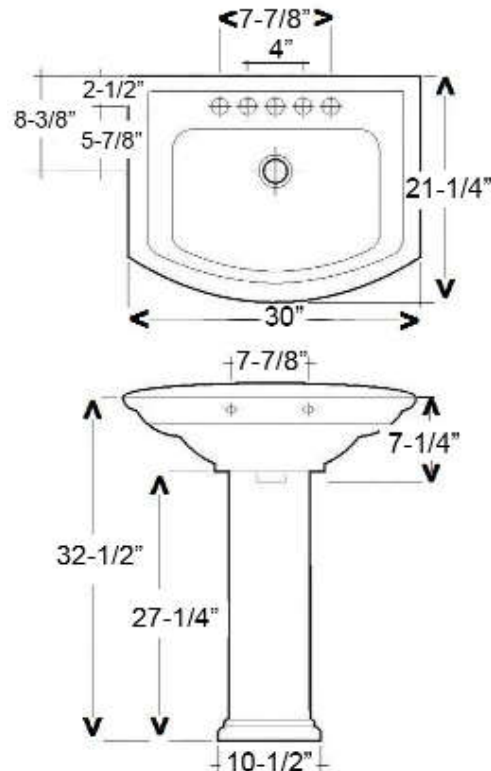

# WASHINGTON 765 PEDESTAL LAVATORY

Cat. No.  
3-49X

Faucet not included

W: 30"  
D: 21-1/4"  
H: 33-1/2"  
Flange: 1-5/8"

Column: 26-7/8"L x 10-1/2"W x 7-1/2"D

## Interior Dimensions:

Basin Interior: 20" x 14"  
Basin Depth: 7-1/4"  
Mount bolts height: 32"  
Mount holes cc: 11-1/4"  
Faucet and spout holes: 1-3/8"

## Features:

- ▶ Made of Vitreous China
- ▶ Pre-drilled overflow
- ▶ Available for 4" centerset or 8" widespread
- ▶ Mounting Hardware Included
- ▶ For ease installation order **Hangers** (pair) or **Bracket** (one)

## Colors:

WH White

Meets or exceeds the following specifications: ASME A112.19.2 2013 and CSA B45.1-13 for ceramic plumbing fixtures.

Dimensions of fixture are nominal and may vary within the range of tolerances established by ASME Standard A112.19.2-2013. Dimensions and specifications subject to change without notice.