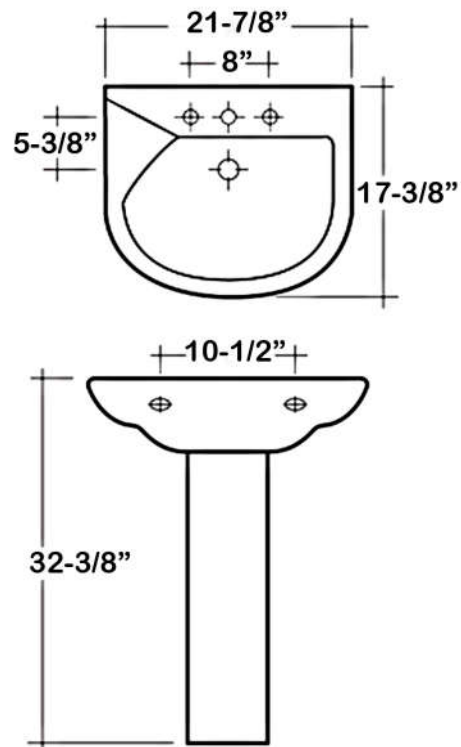

ANABEL 555 PEDESTAL LAVATORY

CAT. NO
3-42X

W: 21⁷/₈"
D: 17³/₈"
H: 32³/₈"

Column: 7" x 7" x 26"

Back of basin to center of faucet: 2³/₈"
Back of basin to center of drain: 7¹/₂"
Mount bolts height: 30¹/₂"
Mount holes cc: 10¹/₂"

Interior Dimensions:

Basin interior: 18¹/₂" x 11¹/₂"
Basin depth: 6¹/₂"
Faucet and spout holes: 1³/₈"

Features:

- ▶ Made of Vitreous China
- ▶ Available for 1 hole or 8"cc
- ▶ Pre-drilled overflow hole
- ▶ Mounting hardware included
- ▶ For ease installation order Hangers (pair) or Bracket (one)

Colors:
WH White

Compliance Certification
Meets or exceeds the following specifications: ASME A112.19.2 2013 and CSA B45.1-08 for ceramic plumbing fixtures.

Dimensions of fixture are nominal and may vary within the range of tolerances established by ASME Standard A112.19.2-2008. Dimensions and specifications subject to change without notice.