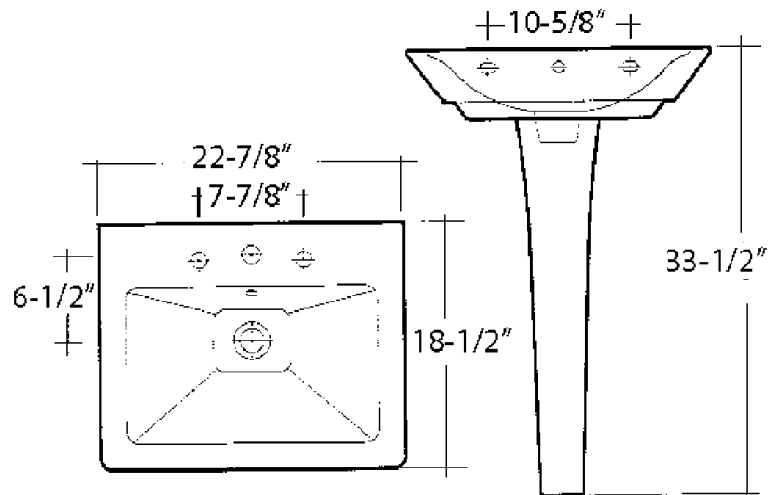

## Colors:

**WH** White

**Compliance Certification**  
Meets or exceeds the following specifications: ASME A112.19.1 2013 AND CSA B45.2-13 for Vitreous China fixtures.

W: 22-7/8"  
D: 18-1/2"  
H: 33 1/2"

Column: 6-1/4" L (Top)  
3-1/4" L (Bottom)  
5-1/2" W X 28-3/4" H

## Interior Dimensions:

Basin Interior:	18-1/2" x 12"
Basin Depth:	4-1/2"
Back of basin to center of faucet:	2-3/8"
Back of basin to center of drain:	9"
Depth to overflow:	3"
Mount bolts height:	31-1/4"
Mount holes cc:	10-5/8"
Faucet and spout holes:	1-3/8"

Dimensions of fixture are nominal and may vary within the range of tolerances established by ASME Standard A112.19.2. Dimensions and specifications subject to change without notice.