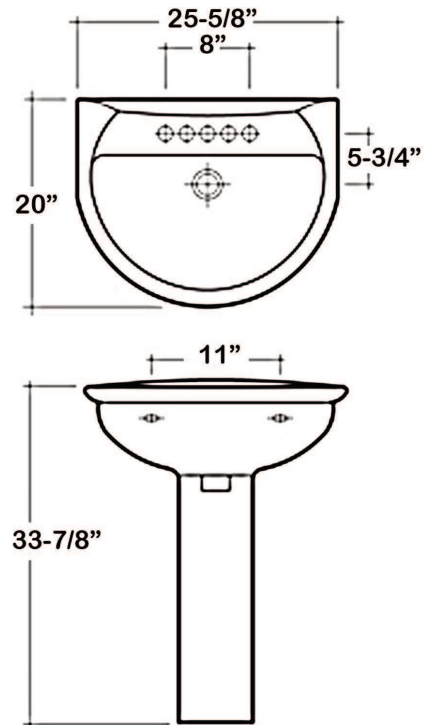

KARLA 650 PEDESTAL LAVATORY

CAT. NO
3-35X

W: 25-5/8"
D: 20"
H: 33-7/8"

Back of basin to center of faucet: 2-3/4"
Back of basin to center of drain: 8"
Mount bolts height: 31"
Mount holes cc: 11"

Interior Dimensions:

Basin interior: 21-1/2" x 13"
Basin depth: 6"
Faucet and spout holes: 1-3/8"

Features:

- ▶ Made of Vitreous China
- ▶ Available for 1 hole, 4"cc or 8" widespread
- ▶ Can Be Installed Using Toggle or Molly Bolts (not included)

*For ease of installation, order one of the following:

1. Hangers (pair) \$5.00
2. Bracket (one) \$12.00

Colors:

WH White

Compliance Certification
Meets or exceeds the following specifications: ASME A112.19.2-2008 and CSA B45.1-08 for ceramic plumbing fixtures.

Dimensions of fixture are nominal and may vary within the range of tolerances established by ASME Standard A112.19.2-2008. Dimensions and specifications subject to change without notice.