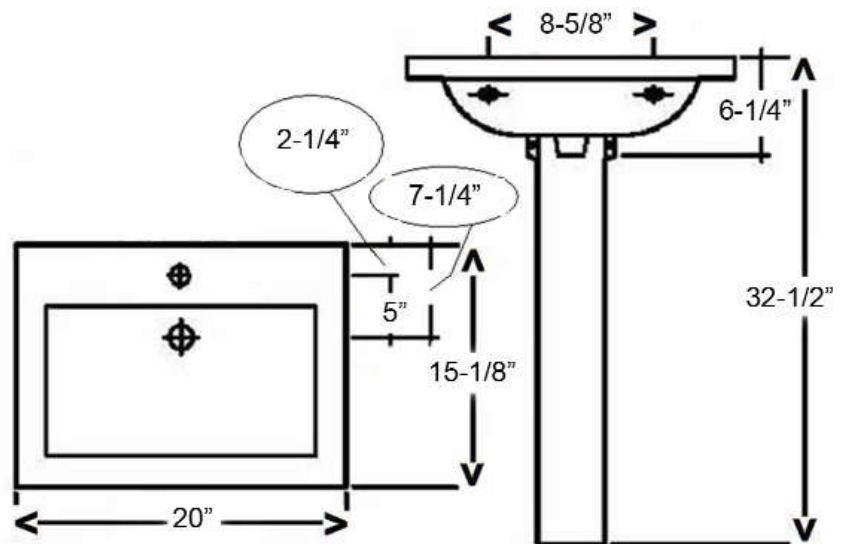

MISTRAL 510 PEDESTAL LAVATORY

Cat. No.
3-26X

W: 20"
D: 15-1/8"
H: 32-1/2"
Flange: 1-5/8"

Column: 28"L x 6"W x 7-7/8"D

Interior Dimensions:

Basin Interior: 16" x 9"
Basin Depth: 4"
Mount bolts height: 30-1/8"
Mount holes cc: 8-5/8"
Faucet and spout holes: 1-3/8"

Features:

- ▶ Made of Vitreous China
- ▶ Available for single hole, 4" CC or 8" widespread
- ▶ Top lip measures 2"
- ▶ Pre-drilled overflow
- ▶ Mounting Hardware Included
- ▶ For ease installation order **Hangers** (pair) or **Bracket** (one)

Colors:

WH White

Meets or exceeds the following specifications: ASME A112.19.2 2013 and CSA B45.1-13 for ceramic plumbing fixtures.

Dimensions of fixture are nominal and may vary within the range of tolerances established by ASME Standard A112.19.2-2013. Dimensions and specifications subject to change without notice.