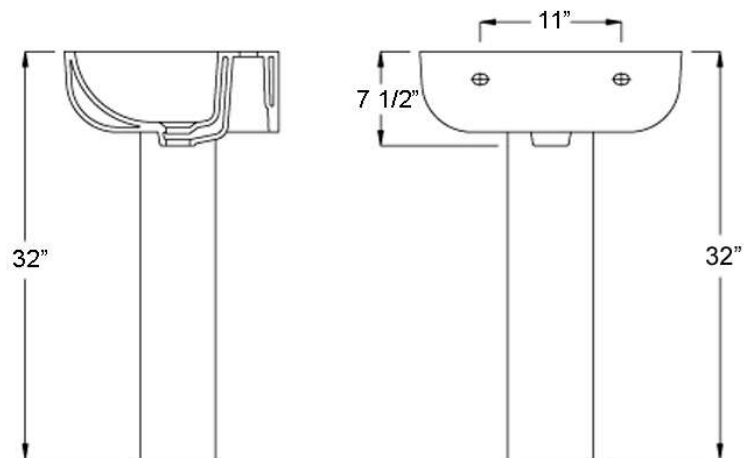

# SERIES 600 PEDESTAL LAVATORY

Cat. No.  
3-21X

Faucet not included

W: 20-1/2"  
D: 16-3/4"  
H: 32"

Column: 25-3/4"L x 6-3/4"W x 6-3/4"D

## Interior Dimensions:

Basin Interior: 18 3/8"W x 11"D  
Basin Depth: 5-5/8"  
Mount bolts height: 29-1/2"  
Mount holes cc: 11"  
Faucet and spout holes: 1-3/8"

## Features:

- ▶ Made of Vitreous China
- ▶ Mounting Hardware Included
- ▶ Simplify installation with Hangers (pair) or Bracket (one), to be purchased separately.

**Colors:**  
WH White

**Compliance Certification**  
Meets or exceeds the following specifications: ASME A112.19.2 2008 (and CSA B45.1-08 for ceramic plumbing fixtures).

Dimensions of fixture are nominal and may vary within the range of tolerances established by ASME Standard A112.19.2-2008. Dimensions and specifications subject to change without notice.