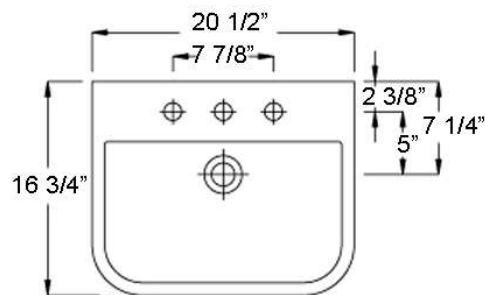

# SERIES 600 PEDESTAL LAVATORY

Cat. No.  
3-21X

Faucet not included

W: 20-1/2"  
D: 16-3/4"  
H: 32"

Column: 25-3/4"L x 6-3/4"W x 6-3/4"D

## Interior Dimensions:

Basin Interior: 18 3/8"W x 11"D  
Basin Depth: 5-5/8"  
Mount bolts height: 29-1/2"  
Mount holes cc: 11"  
Faucet and spout holes: 1-3/8"

Dimensions of fixture are nominal and may vary within the range of tolerances established by ASME Standard A112.19.2-2008. Dimensions and specifications subject to change without notice.