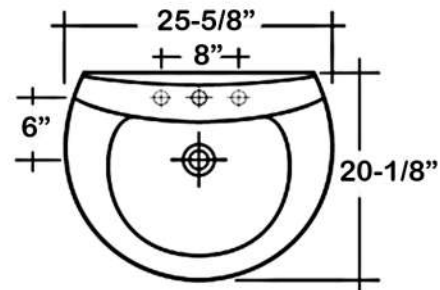

# VENICE PEDESTAL LAVATORY

Cat. No.  
3-13X

W: 25-5/8"  
D: 20-1/8"  
H: 33-1/2"

Column: 8" x 7" x 26"

Back of basin to center of faucet: 2-1/2"  
Back of basin to center of drain: 8"  
Mount bolts height: 31"  
Mount holes cc: 11"

## Interior Dimensions:

Basin interior: 16-1/2" x 12"  
Basin depth: 7"  
Faucet and spout holes: 1-3/8"

## Features:

- ▶ Made of Vitreous China
- ▶ Available for 1 hole or 8" Widespread
- ▶ Overflow
- ▶ Mounting hardware included
- ▶ For ease installation order Hangers (pair) or Bracket (one)

**Colors:**  
WH White

**Compliance Certification**  
Meets or exceeds the following specifications: ASME A112.19.2 2013 and CSA B45.1-13 for ceramic plumbing fixtures.

Dimensions of fixture are nominal and may vary within the range of tolerances established by ASME Standard A112.19.2-2013. Dimensions and specifications subject to change without notice.