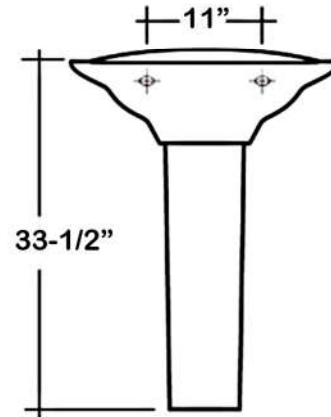

# VENICE PEDESTAL LAVATORY

Cat. No.  
3-13X

W: 25-5/8"  
D: 20-1/8"  
H: 33-1/2"

Column: 8" x 7" x 26"

Back of basin to center of faucet: 2-1/2"  
Back of basin to center of drain: 8"  
Mount bolts height: 31"  
Mount holes cc: 11"

## Interior Dimensions:

Basin interior: 16-1/2" x 12"  
Basin depth: 7"  
Faucet and spout holes: 1-3/8"

## Features:

- ▶ Made of Vitreous China
- ▶ Available for 1 hole or 8" Widespread
- ▶ Overflow
- ▶ Mounting hardware included
- ▶ For ease installation order Hangers (pair) or Bracket (one)

**Colors:**  
WH White

**Compliance Certification**  
Meets or exceeds the following specifications: ASME A112.19.2 2013 and CSA B45.1-13 for ceramic plumbing fixtures.

Dimensions of fixture are nominal and may vary within the range of tolerances established by ASME Standard A112.19.2-2013. Dimensions and specifications subject to change without notice.