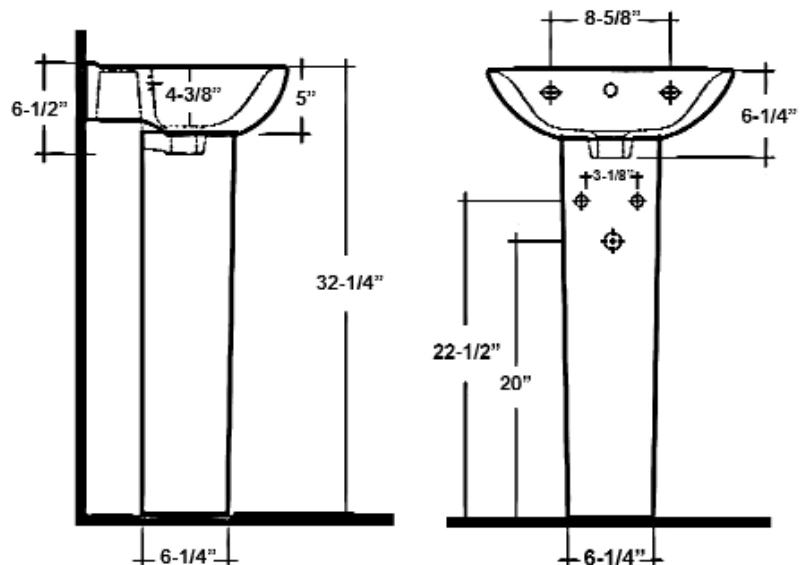

EDEN 450 PEDESTAL LAVATORY

Cat. No.
3-110X

Faucet Not Included

W: 17-³/₄"
D: 14-¹/₂"
H: 32-¹/₄"

Column: 6-¹/₄" L X 6-¹/₄" W X 27-¹/₂" H

Back of basin to center of faucet: 2-¹/₂"
Back of basin to center of drain: 7"
Mount bolts height: 30"
Mount holes cc: 8-⁵/₈"
Weight: 44 lbs.

Interior Dimensions:

Basin interior: 16-³/₄" x 9-¹/₄"
Basin depth: 4-³/₈"
Faucet and spout holes: 1-³/₈"

Features:

- ▶ Made of Vitreous China
- ▶ Available for 1 hole or 8" widespread
- ▶ Pre-drilled overflow hole
- ▶ Column is open in back
- ▶ Mounting hardware Included
- ▶ For ease installation order hangers (pair) or bracket (one)

Colors:
WH White

Compliance Certification
Meets or exceeds the following specifications: ASME A112.19.2 2013 and CSA B45.1-13 for ceramic plumbing fixtures.

Dimensions of fixture are nominal and may vary within the range of tolerances established by ASME Standard A112.19.2-2013. Dimensions and specifications subject to change without notice.