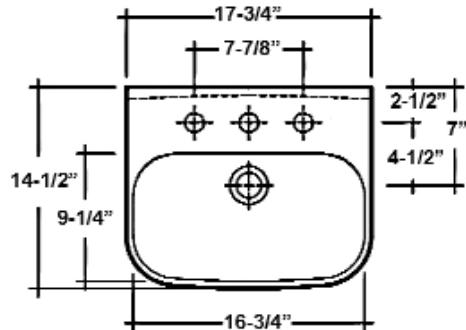

EDEN 450 PEDESTAL LAVATORY

Cat. No.
3-110X

Faucet Not Included

W: 17-³/₄"
D: 14-¹/₂"
H: 32-¹/₄"

Column: 6-¹/₄" L X 6-¹/₄" W X 27-¹/₂" H

Back of basin to center of faucet: 2-¹/₂"
Back of basin to center of drain: 7"
Mount bolts height: 30"
Mount holes cc: 8-⁵/₈"
Weight: 44 lbs.

Interior Dimensions:

Basin interior: 16-³/₄" x 9-¹/₄"
Basin depth: 4-³/₈"
Faucet and spout holes: 1-³/₈"

Features:

- ▶ Made of Vitreous China
- ▶ Available for 1 hole or 8" widespread
- ▶ Pre-drilled overflow hole
- ▶ Column is open in back
- ▶ Mounting hardware Included
- ▶ For ease installation order hangers (pair) or bracket (one)

Colors:
WH White

Compliance Certification
Meets or exceeds the following specifications: ASME A112.19.2 2013 and CSA B45.1-13 for ceramic plumbing fixtures.

Dimensions of fixture are nominal and may vary within the range of tolerances established by ASME Standard A112.19.2-2013. Dimensions and specifications subject to change without notice.