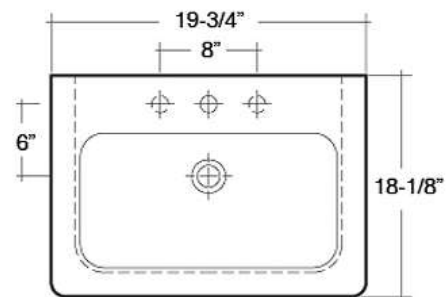

# RESORT 500 PEDESTAL LAVATORY

Cat. No.  
3-106X

Faucet not included

W: 19<sup>3</sup>/<sub>4</sub>"  
D: 18<sup>1</sup>/<sub>8</sub>"  
H: 33"

**Compliance Certification**  
Meets or exceeds the following specifications: ASME A112.19.2 2013 and CSA B45.1-13 for Vitreous China fixtures.

### Column Dimensions

H: 27<sup>1</sup>/<sub>2</sub>"  
Top: 7<sup>1</sup>/<sub>4</sub>" W X 6<sup>3</sup>/<sub>4</sub>" D  
Bottom: 6<sup>1</sup>/<sub>2</sub>" W X 6-<sup>1</sup>/<sub>2</sub>" D

### Interior Dimensions:

Basin Interior: 15" X 11"  
Basin Depth: 5<sup>1</sup>/<sub>4</sub>"  
Mount bolts height: 34"  
Mount holes cc: 9<sup>1</sup>/<sub>4</sub>"  
Back of basin to center of faucet: 2<sup>1</sup>/<sub>4</sub>"  
Back of basin to center of drain: 8"  
Faucet hole diameter: 1<sup>3</sup>/<sub>8</sub>"

**Colors:**  
WH White

Dimensions of fixture are nominal and may vary within the range of tolerances established by ASME Standard A112.19.2-2013. Dimensions and specifications subject to change without notice.