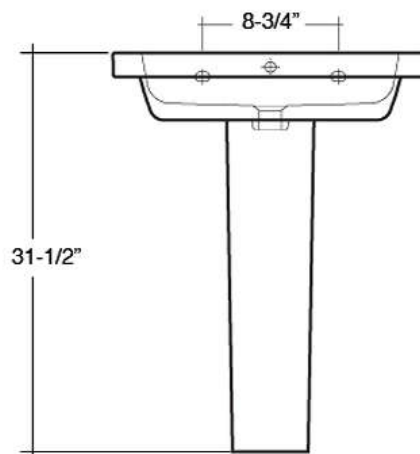

# RESORT 500 PEDESTAL LAVATORY

Cat. No.  
3-106X

Faucet not included

W: 19<sup>3</sup>/<sub>4</sub>"  
D: 18<sup>1</sup>/<sub>8</sub>"  
H: 33"

**Compliance Certification**  
Meets or exceeds the following specifications: ASME A112.19.2 2013 and CSA B45.1-13 for Vitreous China fixtures.

### Column Dimensions

H: 27<sup>1</sup>/<sub>2</sub>"  
Top: 7<sup>1</sup>/<sub>4</sub>" W X 6<sup>3</sup>/<sub>4</sub>" D  
Bottom: 6<sup>1</sup>/<sub>2</sub>" W X 6-<sup>1</sup>/<sub>2</sub>" D

### Interior Dimensions:

Basin Interior: 15" X 11"  
Basin Depth: 5<sup>1</sup>/<sub>4</sub>"  
Mount bolts height: 34"  
Mount holes cc: 9<sup>1</sup>/<sub>4</sub>"  
Back of basin to center of faucet: 2<sup>1</sup>/<sub>4</sub>"  
Back of basin to center of drain: 8"  
Faucet hole diameter: 1<sup>3</sup>/<sub>8</sub>"

**Colors:**  
WH White

Dimensions of fixture are nominal and may vary within the range of tolerances established by ASME Standard A112.19.2-2013. Dimensions and specifications subject to change without notice.