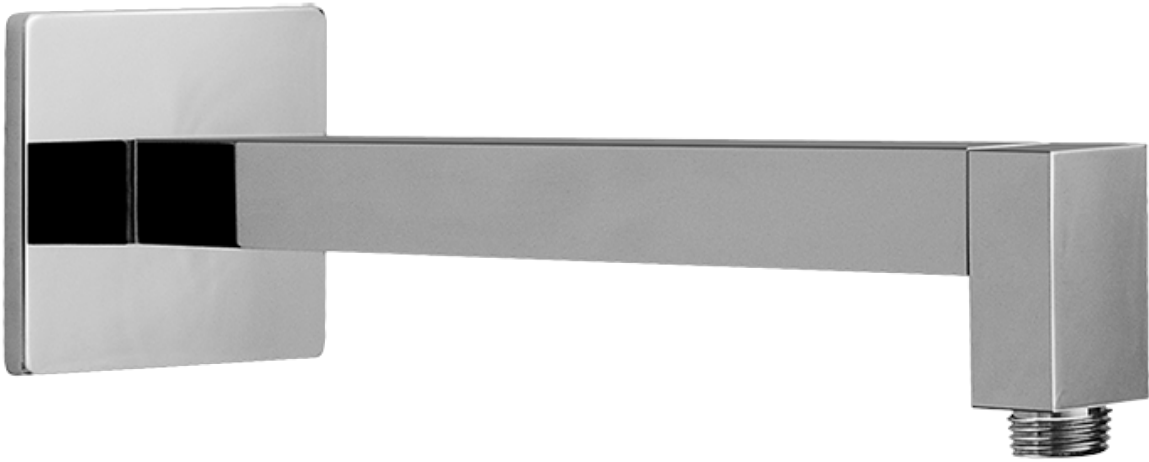

G-7240-LM23S

SHOWER
Concealed Pressure Balancing
Valve Rough
G-7005

GRAFF®

Information

- Anti-scald protection
- 1/2" universal inlets/outlets with male threads
- Built-in service stops
- For use with shower only configuration
- Supplied with protective plastic guard

Finishes

Polished
Chrome

Steelnox®
(Satin Nickel)

G-7005

Concealed Pressure Balancing Valve Rough

Product Features

- Anti-scald protection
- 1/2" universal inlets/outlets with male threads
- Built-in service stops
- For use with shower only configuration
- Supplied with protective plastic guard

Finishes

Polished
Chrome

SteelInox®
(Satin Nickel)

G-8438

Aqua-Sense Collection
Contemporary 8" Square Showerhead

Product Features

- 1/4" thick
- 144 no-clog, easy-clean rubber spray nozzles
- Showerhead flow rate ≤ 1.8 max gpm

GRAFF[®]

Information

- Includes arm and square flange
- 1/2" NPT male thread inlet
- For use with all showerheads (especially G-8438)

Finishes

Polished
Chrome

Steelnox[®]
(Satin Nickel)

G-8530