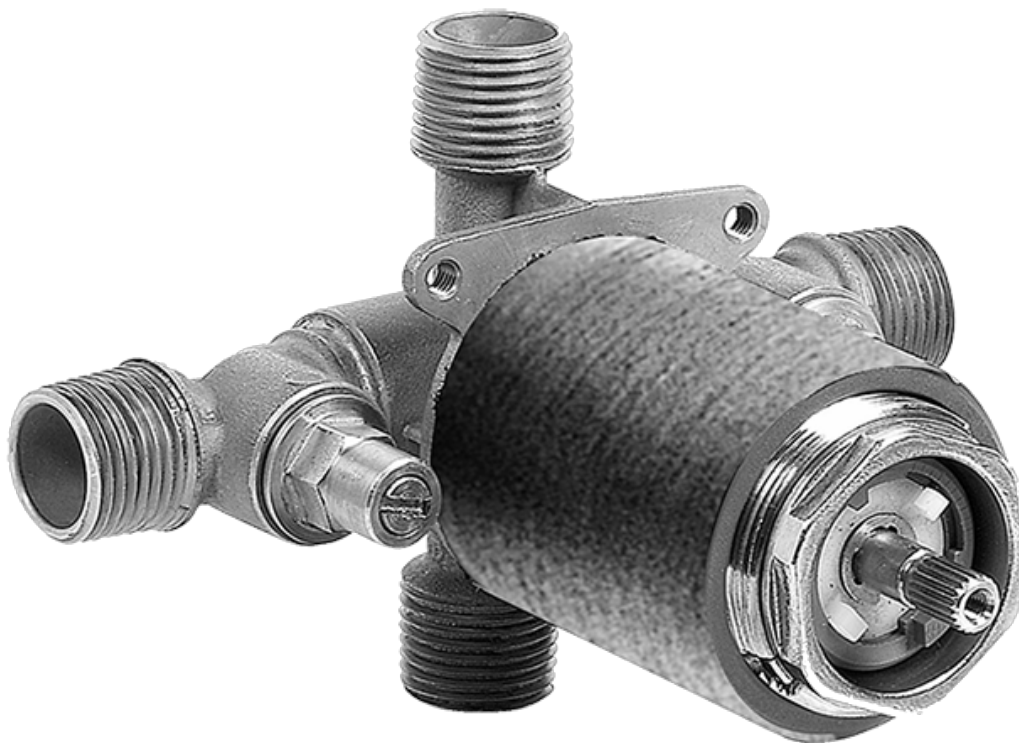

SHOWER
Contemporary Pressure Balancing
Shower Set (Rough & Trim)
G-7240-LM23S

GRAFF[®]

Information

- 1/2" Rough Valve, Trim Plate, and Handle
- 8" Showerhead with 12" Arm & Flange
- Showerhead flow rate ≤ 1.8 max gpm
- Showerhead features no-clog, easy-clean spray nozzles
- Optional extension kit
- 1/2" rough valve flow rate ~ 7.5 gpm @60 psi
- ADA
- CALGreen

G-7240-LM23S

SHOWER
Concealed Pressure Balancing
Valve Rough
G-7005

GRAFF®

Information

- Anti-scald protection
- 1/2" universal inlets/outlets with male threads
- Built-in service stops
- For use with shower only configuration
- Supplied with protective plastic guard

Finishes

Polished
Chrome

Steelnox®
(Satin Nickel)

G-7005

Concealed Pressure Balancing Valve Rough

Product Features

- Anti-scald protection
- 1/2" universal inlets/outlets with male threads
- Built-in service stops
- For use with shower only configuration
- Supplied with protective plastic guard

Finishes

Polished
Chrome

Steelnox®
(Satin Nickel)

G-7040

SHOWER
8" Square Brass Showerhead
G-8438

GRAFF®

Information

- 1/4" thick
- 144 no-clog, easy-clean rubber spray nozzles
- Recommended use with ceiling shower arm
- Recommended for use at no more than 10 degrees tilt
- Showerhead flow rate ≤ 1.8 max gpm
- CALGreen