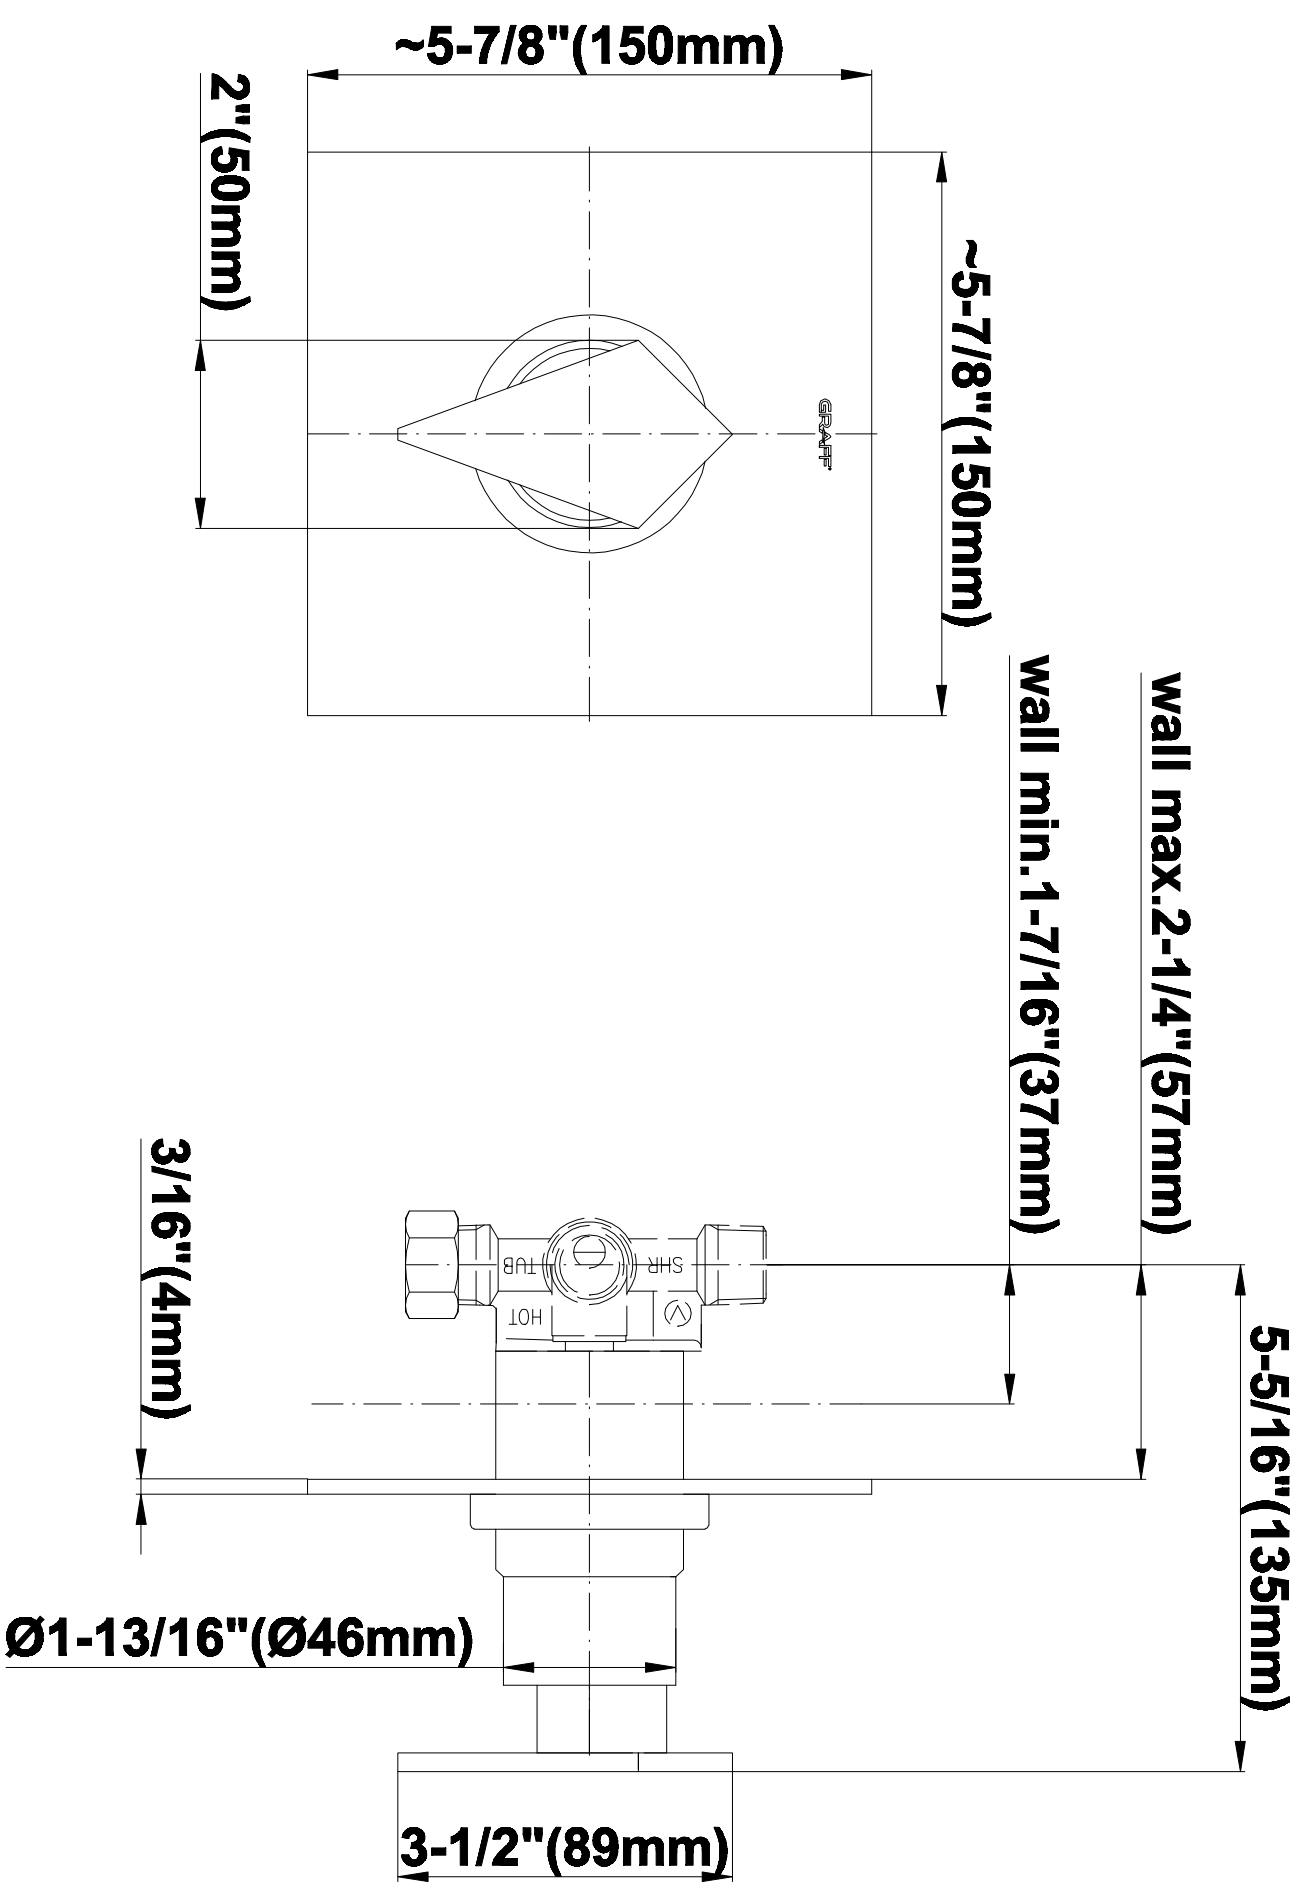

SHOWER
Contemporary Pressure Balancing
Shower Set (Rough & Trim)
G-7240-LM23S

GRAFF[®]

Information

- 1/2" Rough Valve, Trim Plate, and Handle
- 8" Showerhead with 12" Arm & Flange
- Showerhead flow rate ≤ 1.8 max gpm
- Showerhead features no-clog, easy-clean spray nozzles
- Optional extension kit
- 1/2" rough valve flow rate ~ 7.5 gpm @60 psi
- ADA
- CALGreen

www.graff-faucets.com | phone: 800-954-4723

SHOWER
Stealth SOLID Trim Plate
w/Handle
G-7040-LM23S-T

GRAFF®

Information

- Single metal lever handle
- Decorative trim plate
- Use with G-7005 pressure balancing rough valve for shower-only configurations
- To complete package, you must order rough valve
- ADA

Finishes

Polished
Chrome

Steelnox®
(Satin Nickel)

G-7040

SHOWER
8" Square Brass Showerhead
G-8438

GRAFF®

Information

- 1/4" thick
- 144 no-clog, easy-clean rubber spray nozzles
- Recommended use with ceiling shower arm
- Recommended for use at no more than 10 degrees tilt
- Showerhead flow rate ≤ 1.8 max gpm
- CALGreen

Finishes

Polished
Chrome

SteelInox®
(Satin Nickel)

G-8438

Aqua-Sense Collection
Contemporary 8" Square Showerhead

Product Features

- 1/4" thick
- 144 no-clog, easy-clean rubber spray nozzles
- Showerhead flow rate ≤ 1.8 max gpm