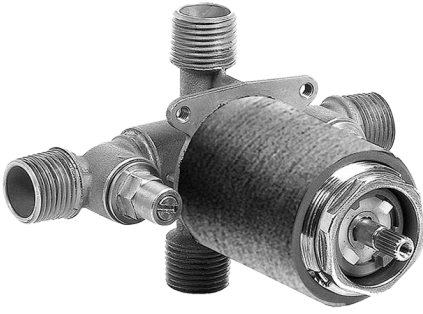

SHOWER
Contemporary Pressure Balancing
Shower Set (Rough & Trim)
G-7240-LM23S

GRAFF[®]

Information

- 1/2" Rough Valve, Trim Plate, and Handle
- 8" Showerhead with 12" Arm & Flange
- Showerhead flow rate ≤ 1.8 max gpm
- Showerhead features no-clog, easy-clean spray nozzles
- Optional extension kit
- 1/2" rough valve flow rate ~ 7.5 gpm @60 psi
- ADA
- CALGreen

G-7240-LM23S

SHOWER
Concealed Pressure Balancing
Valve Rough
G-7005

GRAFF®

Information

- Anti-scald protection
- 1/2" universal inlets/outlets with male threads
- Built-in service stops
- For use with shower only configuration
- Supplied with protective plastic guard

Finishes

Polished
Chrome

Steelnox®
(Satin Nickel)

G-7005

Concealed Pressure Balancing Valve Rough

Product Features

- Anti-scald protection
- 1/2" universal inlets/outlets with male threads
- Built-in service stops
- For use with shower only configuration
- Supplied with protective plastic guard

www.graff-faucets.com | phone: 800-954-4723

SHOWER
Stealth SOLID Trim Plate
w/Handle
G-7040-LM23S-T

GRAFF®

Information

- Single metal lever handle
- Decorative trim plate
- Use with G-7005 pressure balancing rough valve for shower-only configurations
- To complete package, you must order rough valve
- ADA