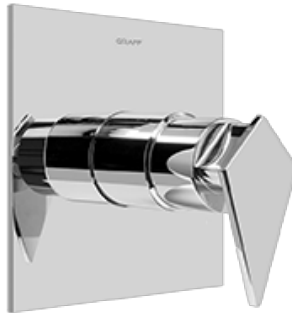

SHOWER
Contemporary Pressure Balancing
Shower Set (Rough & Trim)
G-7240-LM23S

GRAFF[®]

Information

- 1/2" Rough Valve, Trim Plate, and Handle
- 8" Showerhead with 12" Arm & Flange
- Showerhead flow rate ≤ 1.8 max gpm
- Showerhead features no-clog, easy-clean spray nozzles
- Optional extension kit
- 1/2" rough valve flow rate ~ 7.5 gpm @60 psi
- ADA
- CALGreen

G-7240-LM23S

SHOWER
Concealed Pressure Balancing
Valve Rough
G-7005

GRAFF®

Information

- Anti-scald protection
- 1/2" universal inlets/outlets with male threads
- Built-in service stops
- For use with shower only configuration
- Supplied with protective plastic guard

Finishes

Polished
Chrome

Steelnox®
(Satin Nickel)

G-7005

Concealed Pressure Balancing Valve Rough

Product Features

- Anti-scald protection
- 1/2" universal inlets/outlets with male threads
- Built-in service stops
- For use with shower only configuration
- Supplied with protective plastic guard

www.graff-faucets.com | phone: 800-954-4723

SHOWER
Stealth SOLID Trim Plate
w/Handle
G-7040-LM23S-T

GRAFF®

Information

- Single metal lever handle
- Decorative trim plate
- Use with G-7005 pressure balancing rough valve for shower-only configurations
- To complete package, you must order rough valve
- ADA