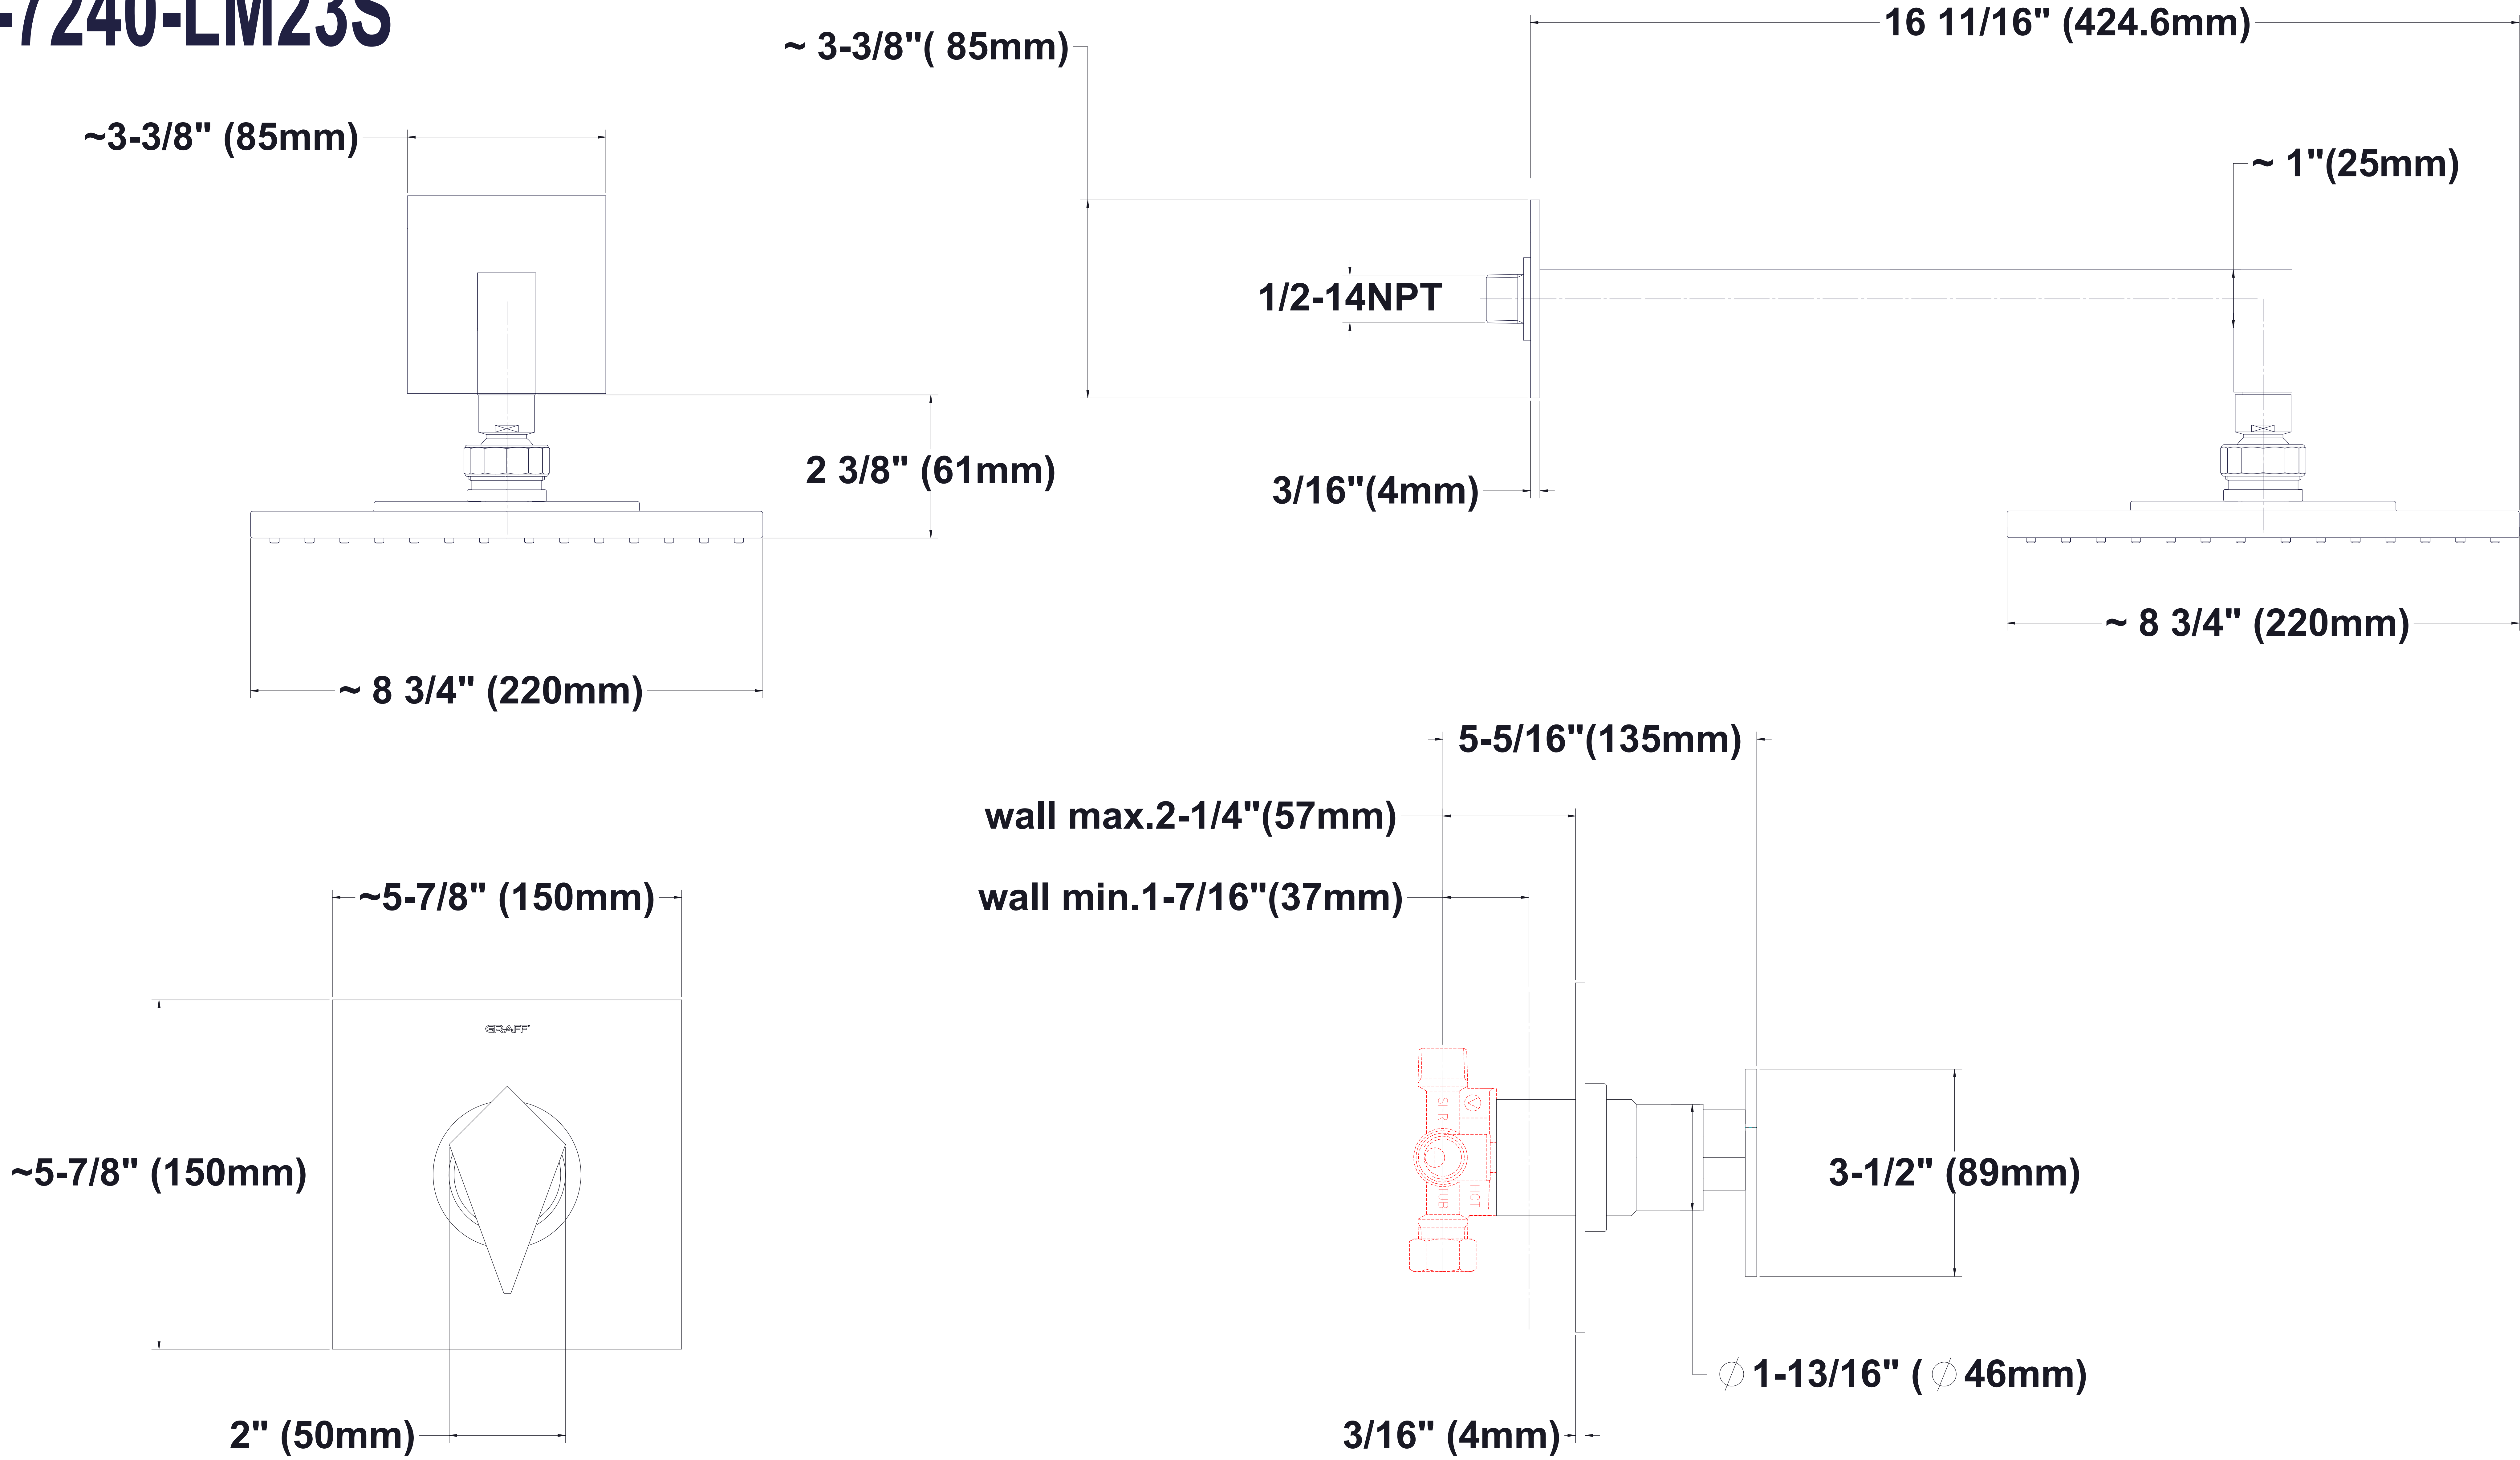

SHOWER
Contemporary Pressure Balancing
Shower Set (Rough & Trim)
G-7240-LM23S

GRAFF[®]

Information

- 1/2" Rough Valve, Trim Plate, and Handle
- 8" Showerhead with 12" Arm & Flange
- Showerhead flow rate ≤ 1.8 max gpm
- Showerhead features no-clog, easy-clean spray nozzles
- Optional extension kit
- 1/2" rough valve flow rate ~ 7.5 gpm @60 psi
- ADA
- CALGreen

G-7240-LM23S

SHOWER
Concealed Pressure Balancing
Valve Rough
G-7005

GRAFF®

Information

- Anti-scald protection
- 1/2" universal inlets/outlets with male threads
- Built-in service stops
- For use with shower only configuration
- Supplied with protective plastic guard

www.graff-faucets.com | phone: 800-954-4723

SHOWER
Stealth SOLID Trim Plate
w/Handle
G-7040-LM23S-T

GRAFF®

Information

- Single metal lever handle
- Decorative trim plate
- Use with G-7005 pressure balancing rough valve for shower-only configurations
- To complete package, you must order rough valve
- ADA

Finishes

Polished
Chrome

SteelInox®
(Satin Nickel)

G-8438

Aqua-Sense Collection
Contemporary 8" Square Showerhead

Product Features

- 1/4" thick
- 144 no-clog, easy-clean rubber spray nozzles
- Showerhead flow rate ≤ 1.8 max gpm