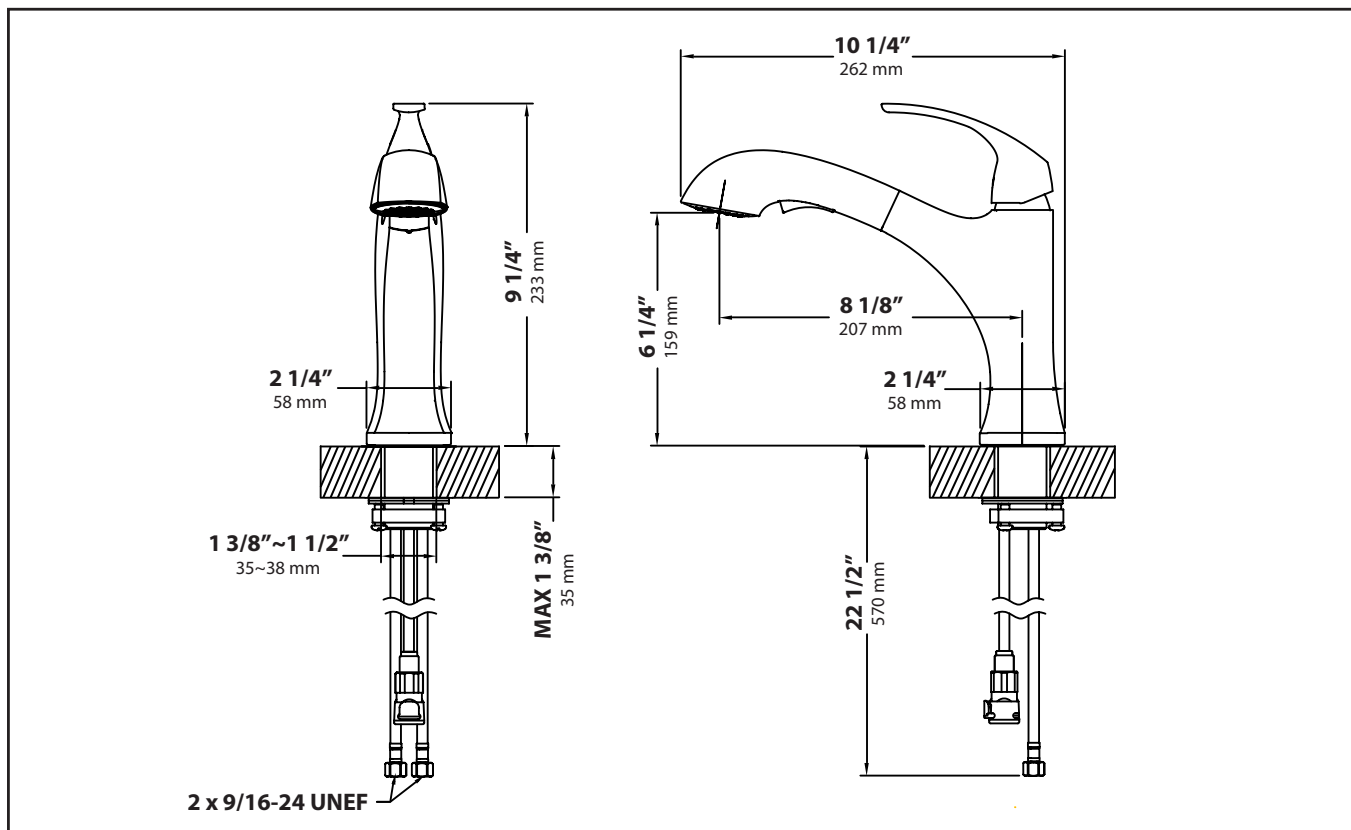

Oren™ / KPF-2252

Single Handle Pull Out Kitchen Faucet

Chrome / Spot Free all-Brite™ Stainless Steel / Matte Black Finishes

Kräus®

SPECIFICATION SHEET

Material

Body: Metal
Sprayer: ABS
Waterway: Brass

Spout

Swivel: 120°
Design: Full Body
Pull Down

Sprayhead

Flow Rate: 1.8 gpm (6.8L/min) @ 60 psi
Aerator: Honeycomb
Function: Spray/Stream
Nozzles: Easy Clean Rubber Nozzles
Docking: Secure

Cartridge

Type: Ceramic
Size: 25mm
Style: Lever

Mounting

Holes: 1 - 3 Holes
Type: Brass Nut

Waterlines

Length : 24"
Flexible
Connections: 3/8"
Materials: Braided Nylon Included

Dimensions

Overall Height: 9 1/4"
Spout Height: 6 1/4"
Spout Reach: 8 1/8"

Accessories Included

Weight, Hex Wrench

Kraus Lifetime Limited Warranty: See website for details www.kraususa.com

1.800.775.0703 / customerservice@kraususa.com

Codes/Standards: cUPC ASME A112.18.1/CSA B125.1, NSF/ANSI Standard 61 certified by IAPMO, NSF/ANSI Standard 372 certified by IAPMO, MASS, CEC, DOE, ADA

REV. August 8, 2018