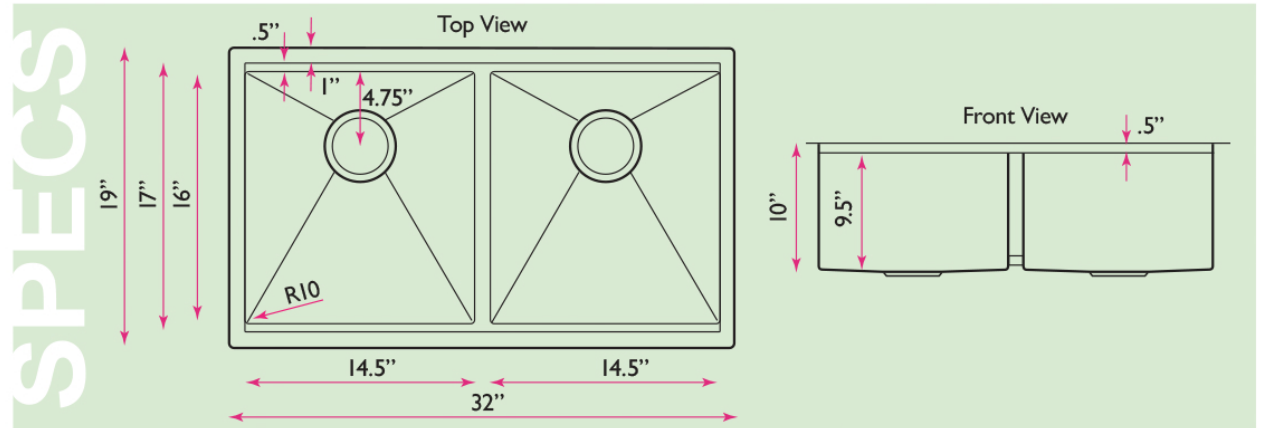

# Pro Series Collection

32 Inch 50/50 Offset Double Bowl Undermount Small Radius  
Stainless Steel Kitchen Sink

## SR-PS-3219-DE-16

www.NantucketSinksUSA.com  
info@nantucketsinksusa.com

OVERALL DIMENSIONS	INTERIOR BOWLS	INTERIOR BOWL DEPTH	BOTTOM GRID(S)	DRAIN DIMENSIONS
32" x 19" x 10"	14.5" x 16" Each	9.5"	INCLUDED	3.5" Opening