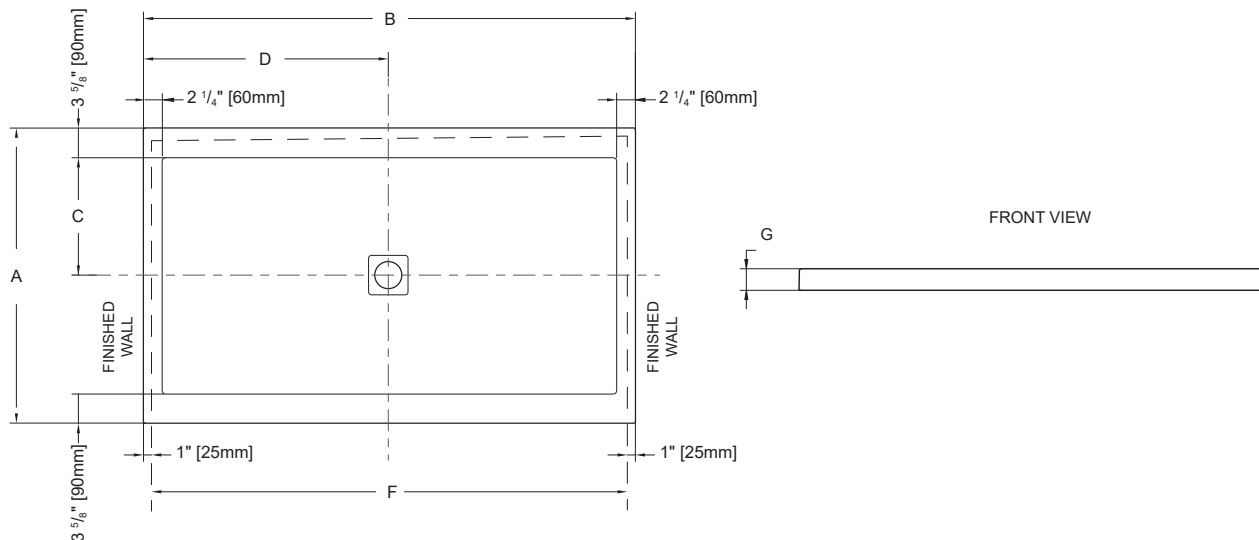

*DIMENSIONS

MODEL	A	B	C	D	F	G
AU_3648	36" 91 cm	48" 122 cm	14 3/8" 36.5 cm	24" 61 cm	46" 117 cm	2 3/4" 7 cm
AU_3660	36" 91 cm	60" 152 cm	14 3/8" 36.5 cm	30" 76 cm	58" 147 cm	2 3/4" 7 cm

*Tolerance on dimensions: ± 1/4" 6 mm