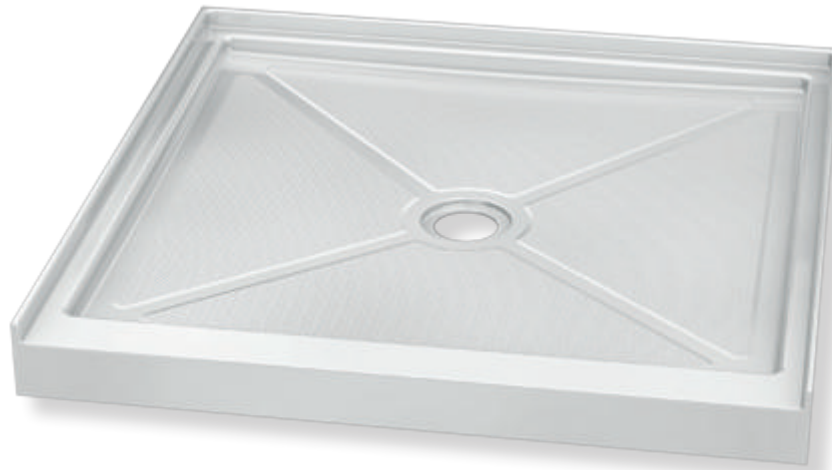

SQUARE CENTER DRAIN

3 integrated tile flanges

SINGLE THRESHOLD

Lucite