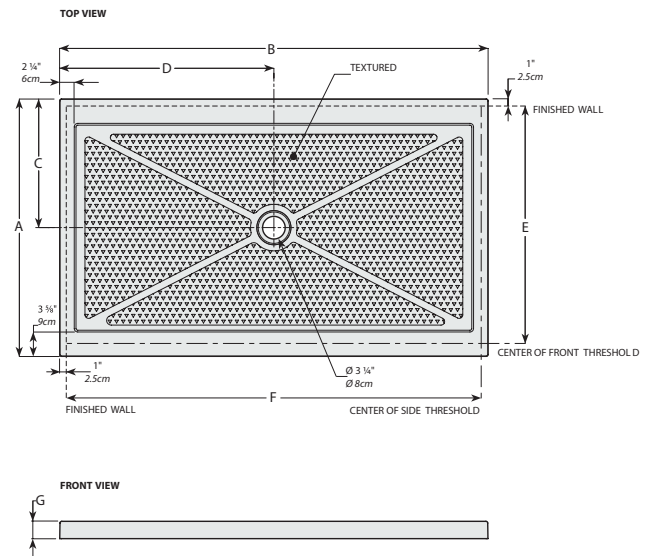

*DIMENSIONS							
MODEL	A	B	C	D	E	F	G
ABF3242	32" 81 cm	42" 107 cm	16" 41 cm	21" 53 cm	29 1/4" 74 cm	40" 102 cm	2 3/4" 7 cm
ABF3248	32" 81 cm	48" 122 cm	16" 41 cm	24" 61 cm	29 1/4" 74 cm	46" 117 cm	2 3/4" 7 cm
ABF3448	34" 87 cm	48" 122 cm	17" 43 cm	24" 61 cm	31 1/4" 79 cm	46" 117 cm	2 3/4" 7 cm
ABF3460	34" 87 cm	60" 152 cm	17" 43 cm	30" 76 cm	31 1/4" 79 cm	58" 147 cm	2 3/4" 7 cm
ABF3642	36" 91 cm	42" 107 cm	18" 46 cm	21" 53 cm	33 1/4" 84 cm	40" 102 cm	2 3/4" 7 cm
ABF3648	36" 91 cm	48" 122 cm	18" 46 cm	24" 61 cm	33 1/4" 84 cm	46" 117 cm	2 3/4" 7 cm
ABF3660	36" 91 cm	60" 152 cm	18" 46 cm	30" 76 cm	33 1/4" 84 cm	58" 147 cm	2 3/4" 7 cm
ABF3672	36" 91 cm	72" 183 cm	18" 46 cm	36" 91 cm	33 1/4" 84 cm	70" 178 cm	2 3/4" 7 cm
ABF4260	42" 107 cm	60" 152 cm	21" 53 cm	30" 76 cm	39 1/4" 101 cm	58" 147 cm	2 3/4" 7 cm
ABF4860	48" 122 cm	60" 152 cm	24" 61 cm	30" 76 cm	45 1/4" 115 cm	58" 147 cm	2 3/4" 7 cm

*Tolerance on dimensions: ± 1/4" 6 mm