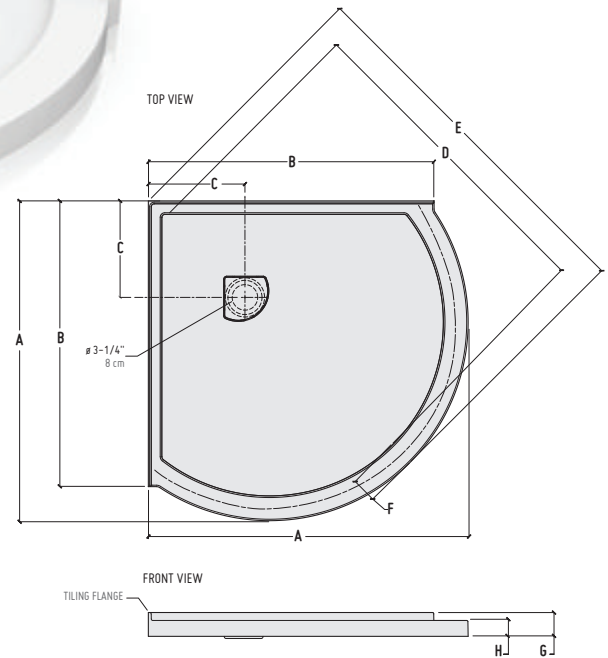

ARC CONCEALED CORNER DRAIN

low profile model

ACRYLIC SHOWER BASES

Lucite®

BASE	PRICE	COLOUR	SIZE
ALB32-18	$718	White	32" x 32" x 2"
ALB36-18	$877	White	36" x 36" x 2"
ALB40-18	$923	White	40" x 40" x 2"

*DIMENSIONS									
MODEL	A	B	C	D	E	F	G	H	
ALB32	37 7/8" 96 cm	32" 81 cm	12" 30 cm	39 1/4" 100 cm	44 1/2" 113 cm	3" 8 cm	3" 8 cm	2" 5 cm	
ALB36	40 1/4" 102 cm	36" 91 cm	12" 30 cm	41 1/4" 105 cm	46 1/2" 118 cm	3" 8 cm	3" 8 cm	2" 5 cm	
ALB40	42 7/8" 109 cm	39 3/8" 100 cm	12" 30 cm	44" 112 cm	49" 124 cm	3" 8 cm	3" 8 cm	2" 5 cm	

*Tolerance on dimensions: ± 1/4" 6 mm