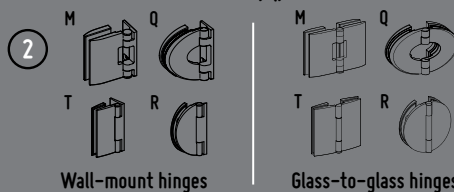

Insert Code M, Q, T or R