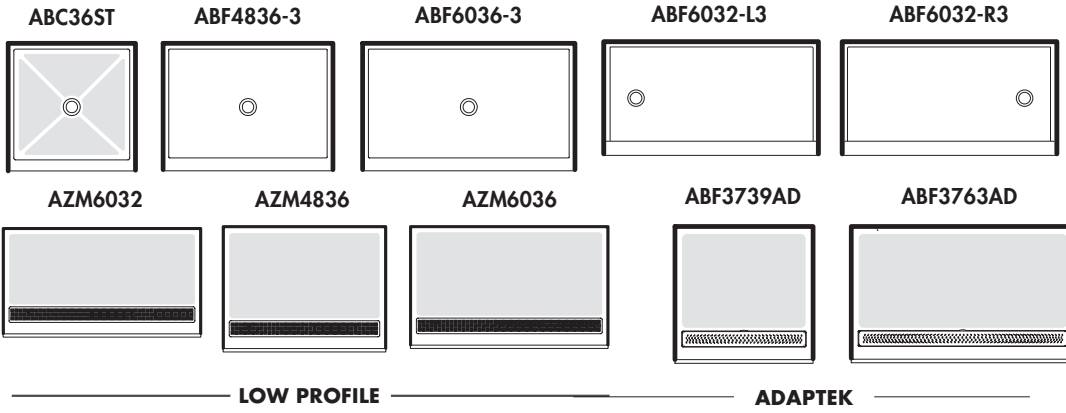

NEO

INTEGRATED FLANGE

Lucite

- Easy installation
- Pre-molded tiling flanges

SINGLE THRESHOLD

DOUBLE THRESHOLD

INTEGRATED FLANGE High quality acrylic sheets

SINGLE THRESHOLD