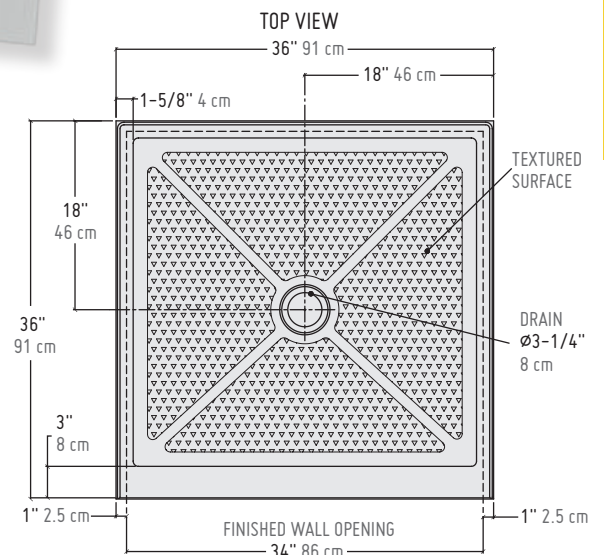

IN-LINE BASES

BASE	PRICE	COLOUR	SIZE
ABC36ST-18	$752	White	36" x 36" x 3 5/8"