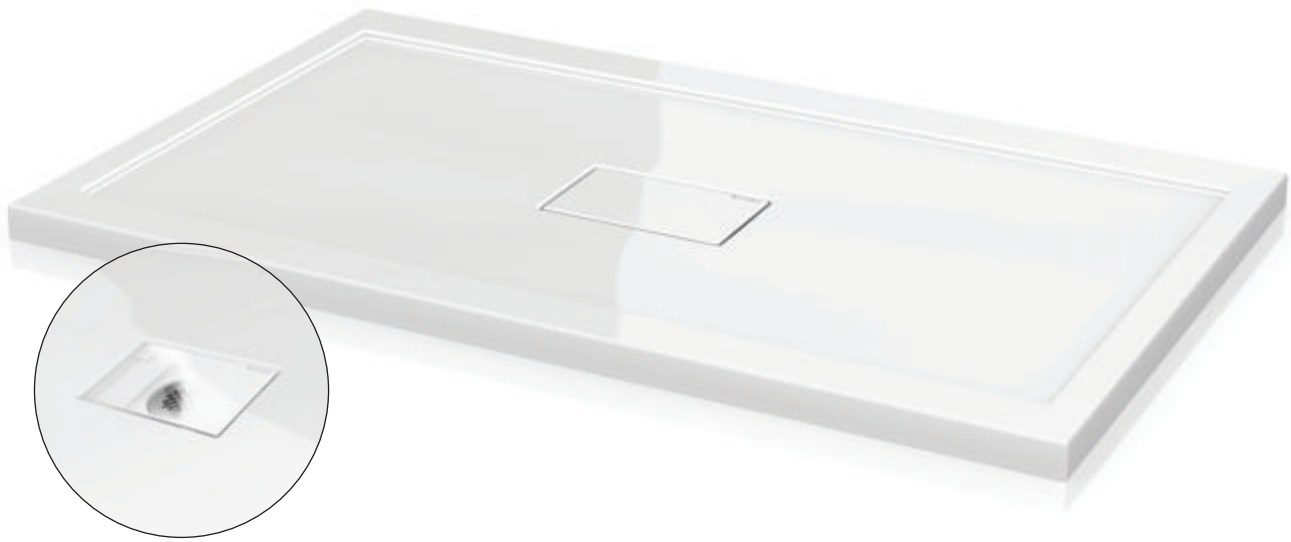

QUAD CONCEALED CENTER DRAIN

low profile model

RECTANGULAR ACRYLIC BASE

Lucite®

IN-LINE BASES

BASE	PRICE	COLOUR	SIZE
ADF3648-18	$1,076	White	48" x 36" x 2"
ADF3660-18	$1,121	White	60" x 36" x 2"