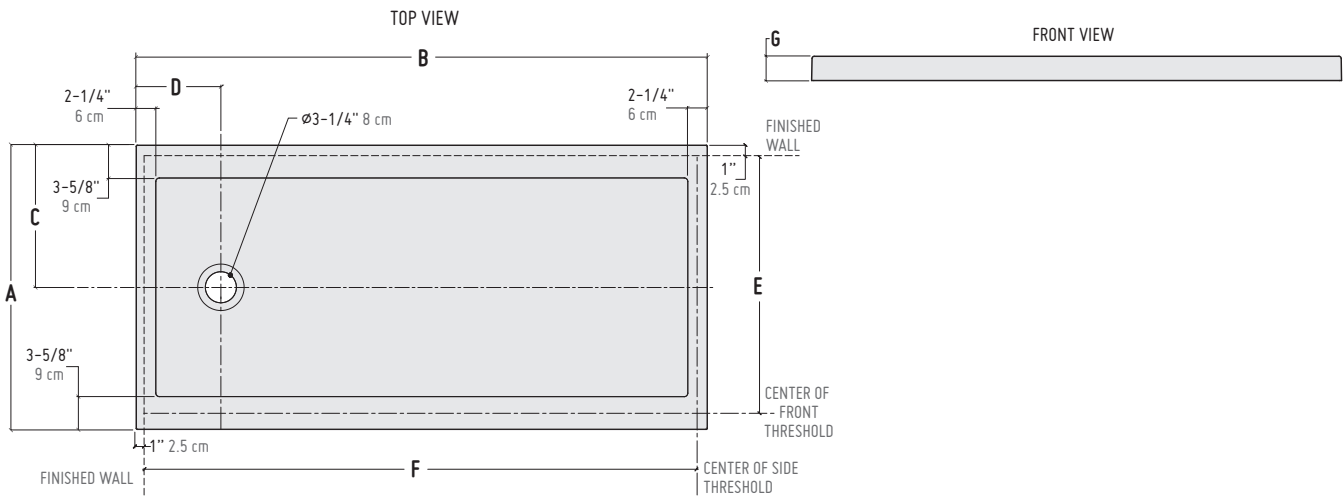

2 SIDED BASES

BASE	PRICE	COLOUR	SIZE
ABF3060-18	$940	White	60" x 30" x 3"
ABF3260-18*	$995	White	60" x 32" x 3"

* With textured surface