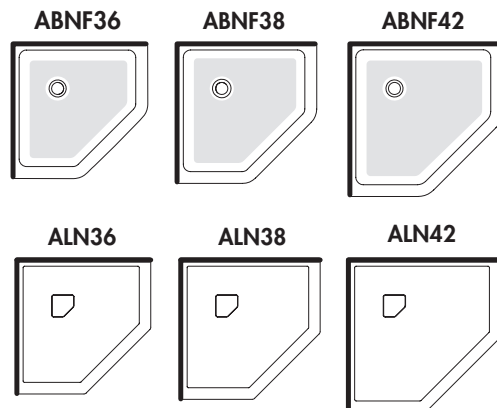

QUAD Lucite

BOWFRONT

CONCEALED DRAIN

NEW!
textured
bases

CORNER BASES *Lucite*

HALF ROUND

ROUND

ARC

NEO