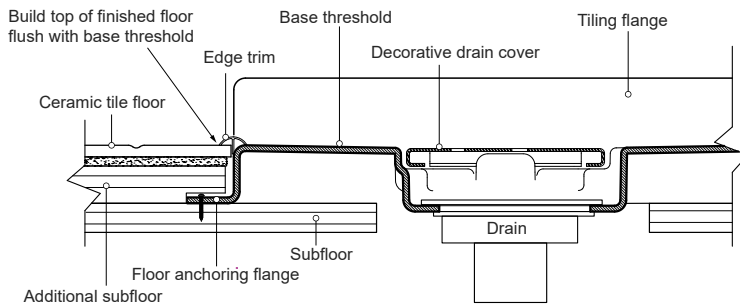

WEIGHTED SHOWER CURTAIN NOT INCLUDED

AD BASES FINISHED FLOOR INSTALLATION

*DIMENSIONS							
MODEL	A	B	C	D	E	F	G
ABF3739AD	38 5/8" 98 cm	39" 99 cm	31 1/2" 80 cm	19 1/2" 50 cm	37" 94 cm	1 1/4" 3 cm	2 5/8" 7 cm
ABF3763AD	38 1/2" 98 cm	63" 160 cm	31 1/2" 80 cm	31 1/2" 80 cm	61" 115 cm	1 1/4" 3 cm	2 5/8" 7 cm