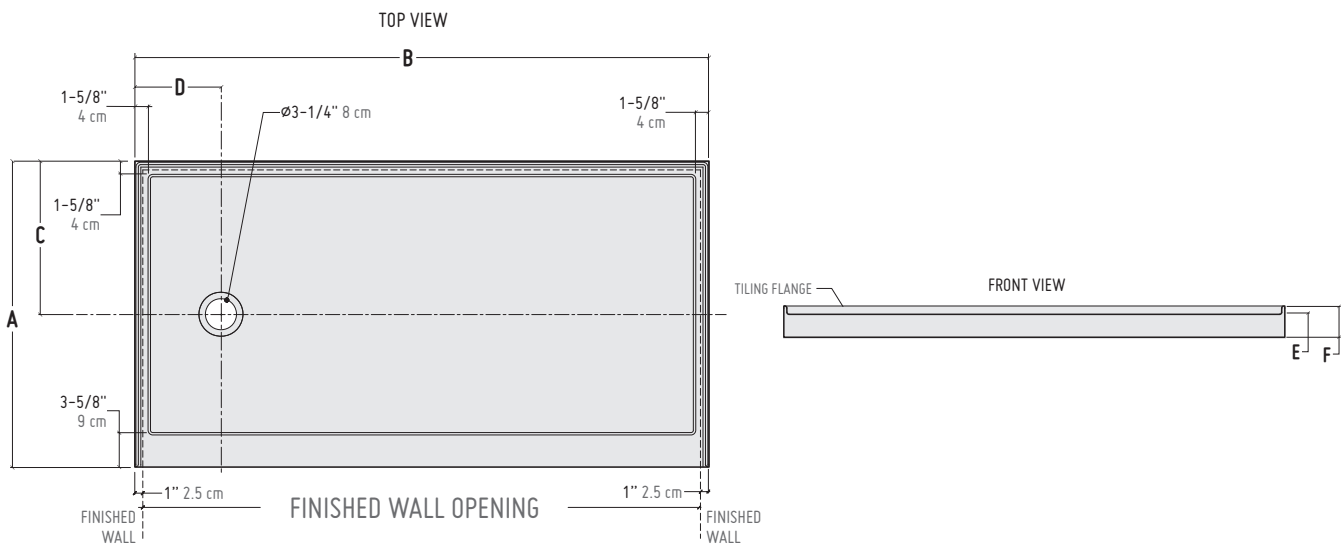

BASE	PRICE	COLOUR	SIZE
ABT6032-18-L3	$865	White	60" x 32" x 3"
ABT6032-18-R3	$865	White	60" x 32" x 3"