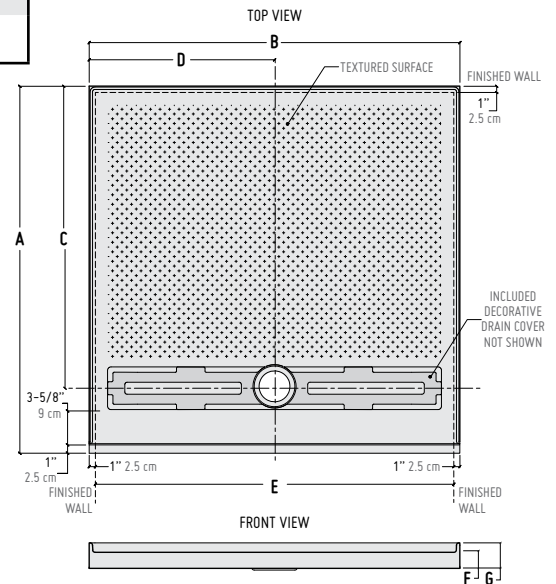

WEIGHTED SHOWER CURTAIN NOT INCLUDED

AD BASES FINISHED FLOOR INSTALLATION

*DIMENSIONS							
MODEL	A	B	C	D	E	F	G
ABF3739AD	38 5/8" 98 cm	39" 99 cm	31 1/2" 80 cm	19 1/2" 50 cm	37" 94 cm	1 1/4" 3 cm	2 5/8" 7 cm
ABF3763AD	38 1/2" 98 cm	63" 160 cm	31 1/2" 80 cm	31 1/2" 80 cm	61" 115 cm	1 1/4" 3 cm	2 5/8" 7 cm