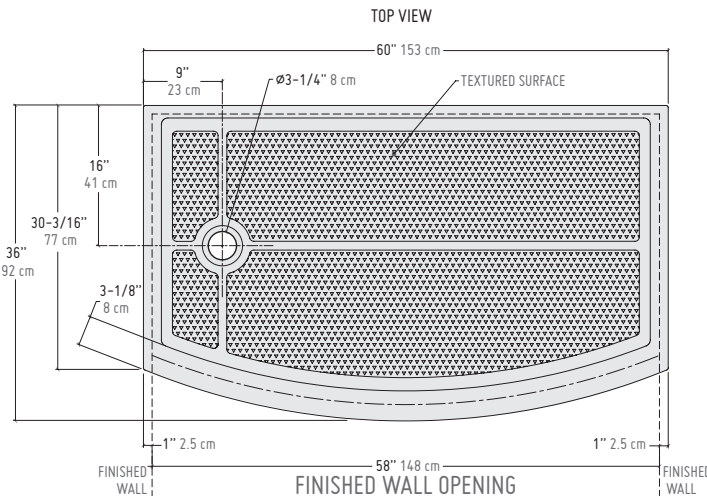

2 SIDED BASES

COMPATIBLE SHOWER DOOR MODELS

NOVARA

PAGE -26

NOVARA BOWFRONT
Curved Door and Panel
60"

SORRENTO

PAGE -28

SORRENTO BOWFRONT
Curved Door and Panel
60"