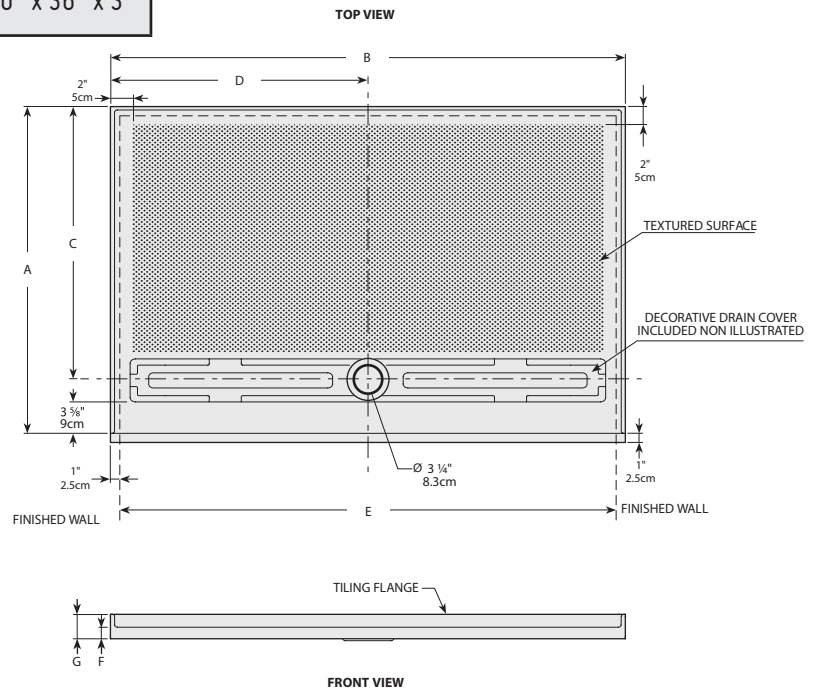

*DIMENSIONS							
MODEL	A	B	C	D	E	F	G
AZM4836	36" 91 cm	48" 122 cm	30" 76 cm	24" 61 cm	46" 117 cm	1 3/8" 3.5 cm	3 1/8" 8 cm
AZM6032	32" 81 cm	60" 152 cm	26" 66 cm	30" 76 cm	58" 147 cm	1 3/8" 3.5 cm	3 1/8" 8 cm
AZM6036	36" 91 cm	60" 152 cm	30" 76 cm	30" 76cm	58" 147 cm	1 3/8" 3.5 cm	3 1/8" 8 cm

**Tolerance on dimensions: ± 1/4" 6 mm