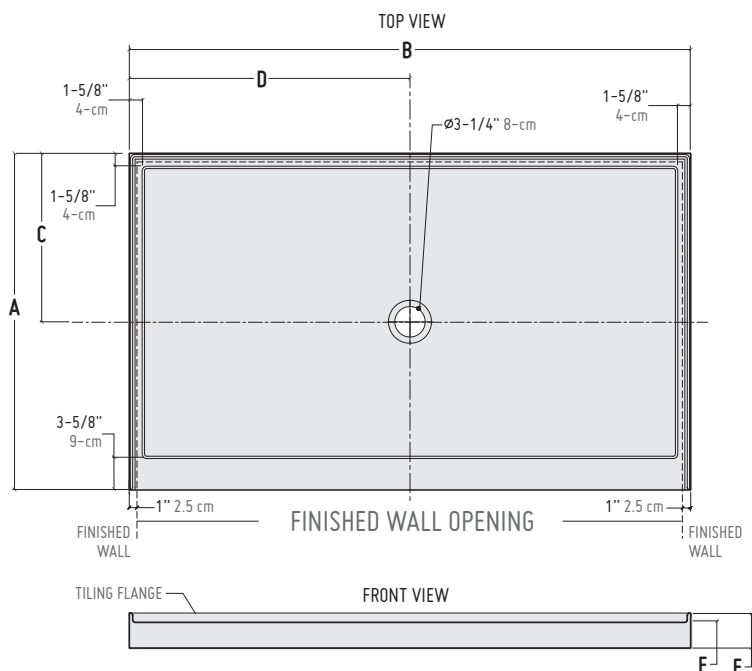

*DIMENSIONS						
MODEL	A	B	C	D	E	F
ABF4836-3	36" 91 cm	48" 122 cm	18" 46 cm	24" 61 cm	2 3/4" 7 cm	3 3/4" 10 cm
ABF6036-3	36" 91 cm	60" 152 cm	18" 46 cm	30" 76 cm	2 3/4" 7 cm	3 3/4" 10 cm

*Tolerance on dimensions: ± 1/4" 6 mm