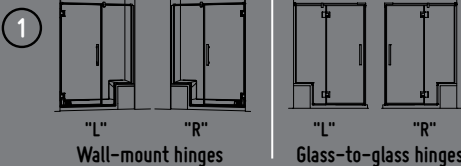

PLATINUM KARA IN-LINE WALL-MOUNT HINGES

57 3/4" to 58 1/4" W • Approx. entry: 28 1/2"
79" Height (80 1/2" to top of support bar)

M

MODEL	PRICE	FINISH	GLASS	
3/8" (10 MM) TEMPERED CLEAR GLASS				
PLAKP57-11-40①-②③ -79	$2,572	Chrome	CLEAR	
PLAKP57-25-40_ -__ -79	$2,870	Brushed Nickel	CLEAR	
BASE	PRICE	COLOUR	DRAIN	SIZE
ASEL6036-18-④	$2,639	White	Left side	60" x 36" x 20 3/4"
ASER6036-18-__	$2,639	White	Right side	60" x 36" x 20 3/4"

PLATINUM LEXUS IN-LINE GLASS-TO-GLASS HINGES

57 3/8" to 58 5/8" W • Approx. entry: 26 1/2"
79" Height (80 1/2" to top of support bar)

M

MODEL	PRICE	FINISH	GLASS	
3/8" (10 MM) TEMPERED CLEAR GLASS				
PLALP57-11-40①-②③ -79	$2,523	Chrome	CLEAR	
PLALP57-25-40_ -__ -79	$2,790	Brushed Nickel	CLEAR	
BASE	PRICE	COLOUR	DRAIN	SIZE
ASEL6036-18-④	$2,639	White	Left side	60" x 36" x 20 3/4"
ASER6036-18-__	$2,639	White	Right side	60" x 36" x 20 3/4"

SEVILLA IN-LINE THIS DOOR IS REVERSIBLE

57 1/8" to 58 7/8" W • Approx. entry: 25"
75" Height (79 1/2" to the top of the support bar)

MODEL	PRICE	FINISH	GLASS	
1/4" (6 MM) TEMPERED CLEAR GLASS				
EUA58-11-40	$1,679	Chrome	CLEAR	
EUA58-25-40	$1,839	Brushed Nickel	CLEAR	
BASE	PRICE	COLOUR	DRAIN	SIZE
ASEL6036-18-④	$2,639	White	Left side	60" x 36" x 20 3/4"
ASER6036-18-__	$2,639	White	Right side	60" x 36" x 20 3/4"

SELECT OPTIONS

Insert Code L or R

Insert Code M, Q, T or R

Insert Code "A, B, C or D"

4

Decorative Drain Covers

Please select one from 4 decorative drain covers. Available finishes: bright chrome (CH) and brushed nickel (BN). Please indicate item number at the end of the base code