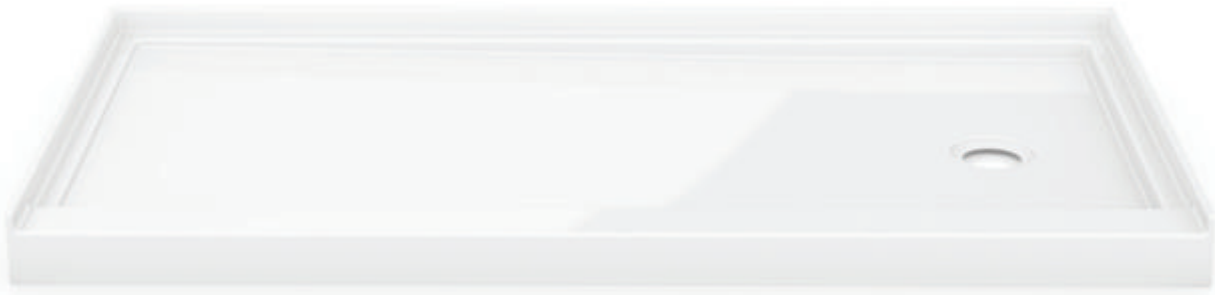

IN-LINE SIDE DRAIN

3 integrated tile flanges

SINGLE THRESHOLD

IN-LINE BASES