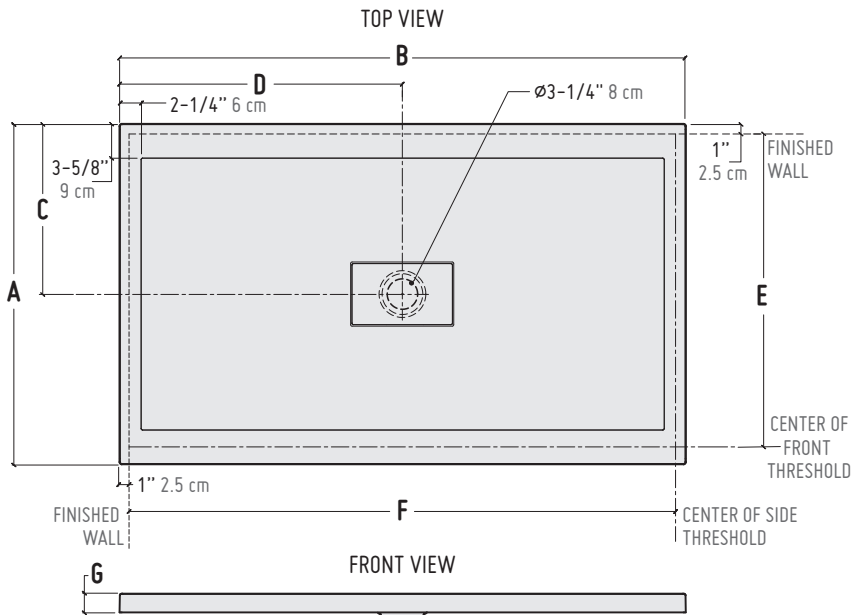

2 SIDED

2 integrated flanges

- Easy installation
- Pre-molded tiling flanges

The 2 sided base is a double threshold base with 2 pre-molded and integrated tiling flanges. It allows for easy installation for 2 sided shower models, 48", 54" & 60".

*DIMENSIONS							
MODEL	A	B	C	D	E	F	G
ADF3648	36" 91 cm	48" 122 cm	18" 46 cm	24" 61 cm	33 1/4" 84 cm	46" 117 cm	2" 5 cm
ADF3660	36" 91 cm	60" 152 cm	18" 46 cm	30" 76 cm	33 1/4" 84 cm	58" 147 cm	2" 5 cm