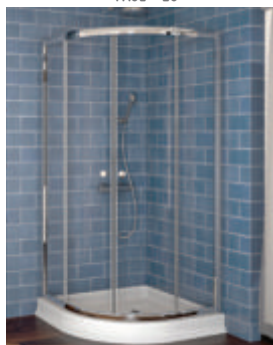

*Tolerance on dimensions: ± 1/4" 6 mm

COMPATIBLE SHOWER DOOR MODELS

APOLLO

PAGE - 14

APOLLO ROUND
32", 36" & 40"

ALINA

PAGE - 20

ALINA
36"