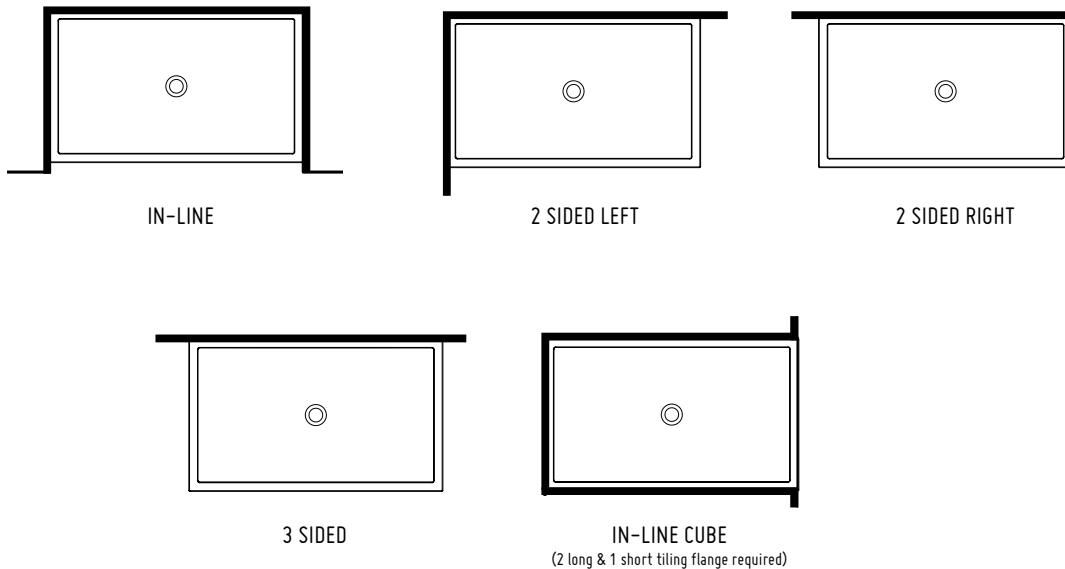

*Please check local codes to ensure appropriate drain specifications

QUAD

The Quad base is a unique base that allows for 3 configurations: in-line, 2 sided (left or right) or 3 sided applications. Comes with 3 aluminum precut tiling flanges that can be installed for different applications (in-line, in-line cube, 2 sided, 3 sided).