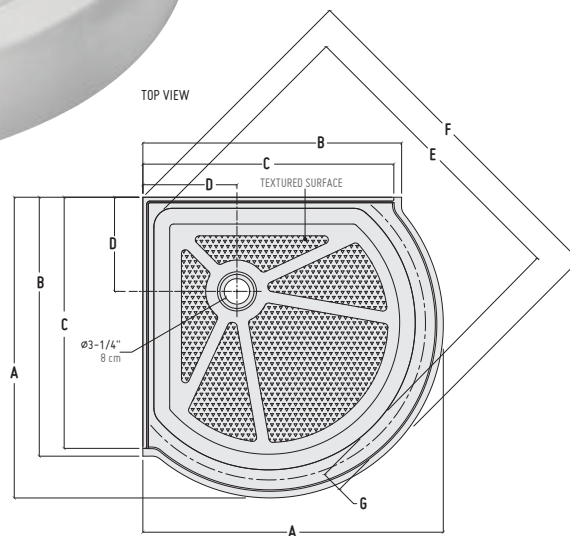

BASE	PRICE	COLOUR	SIZE
ABB32-18	\$687	White	32" x 32" x 4 1/2"
ABB36-18	\$846	White	36" x 36" x 4 1/2"
ABB40-18	\$892	White	40" x 40" x 4 1/2"

*DIMENSIONS

MODEL	A	B	C	D	E	F	G	H	I
ABB32	38 3/8" 97 cm	33" 84 cm	32" 81 cm	12" 30 cm	38" 97 cm	45" 114 cm	3" 8 cm	5 1/2" 14 cm	4 1/2" 11 cm
ABB36	41" 104 cm	37" 94 cm	36" 91 cm	12" 30 cm	40 1/2" 103 cm	47 3/4" 121 cm	3" 8 cm	5 1/2" 14 cm	4 1/2" 11 cm
ABB40	43 3/4" 111 cm	40 1/4" 102 cm	39 1/4" 100 cm	12" 30 cm	43 1/4" 110 cm	49 3/4" 126 cm	3" 8 cm	5 1/2" 14 cm	4 1/2" 11 cm