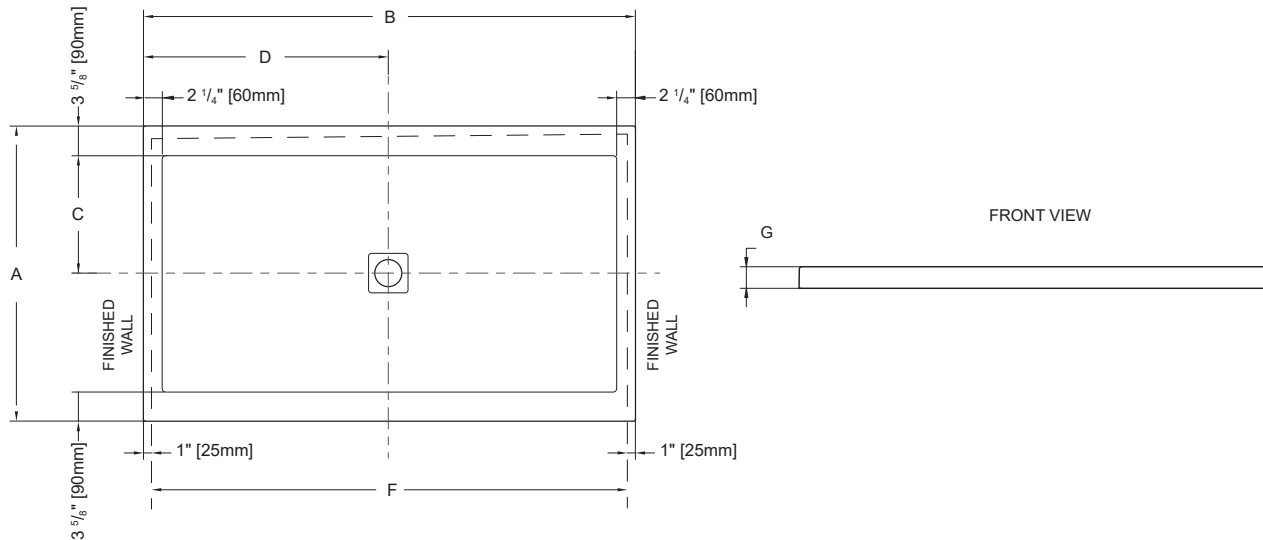

FRONT VIEW

*DIMENSIONS						
MODEL	A	B	C	D	F	G
AU_3648	36" 91 cm	48" 122 cm	14 3/8" 36.5 cm	24" 61 cm	46" 117 cm	2 3/4" 7 cm
AU_3660	36" 91 cm	60" 152 cm	14 3/8" 36.5 cm	30" 76 cm	58" 147 cm	2 3/4" 7 cm

*Tolerance on dimensions: ± 1/4" 6 mm

2 SIDED BASES