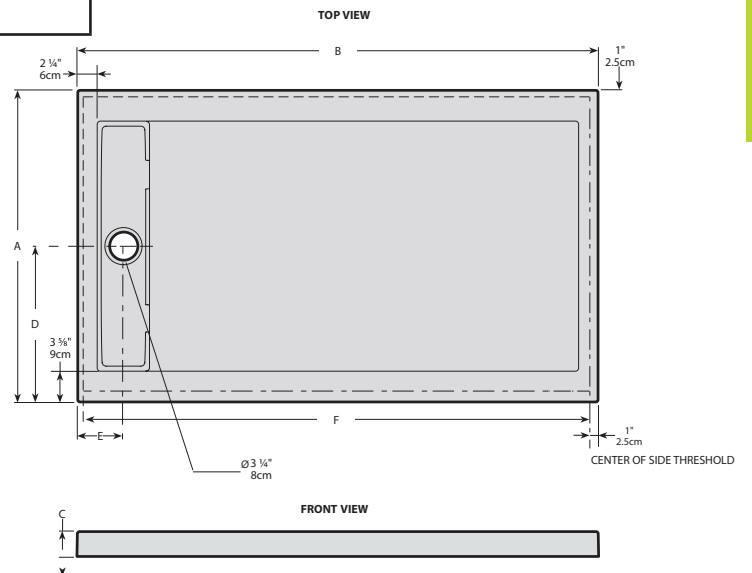

DECORATIVE DRAIN COVER*

*Please select the decorative drain cover finish and indicate at the end of the code
11 for chrome
25 for brushed nickel