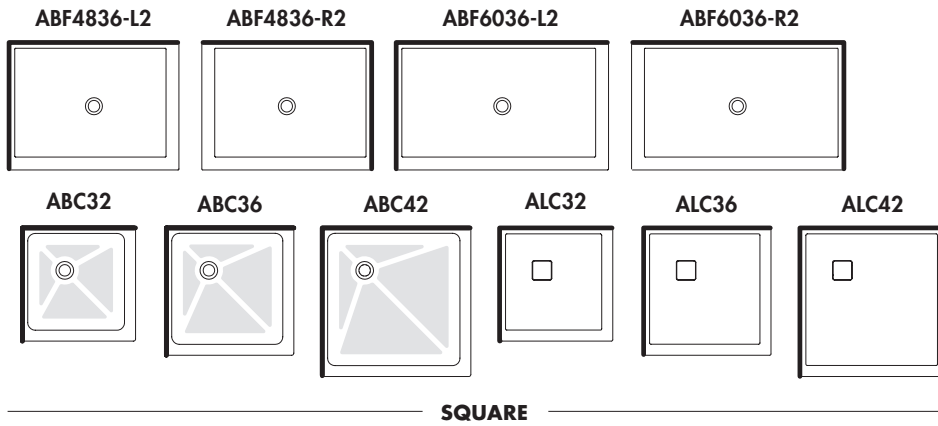

NEO

INTEGRATED FLANGE

Lucite

- Easy installation
- Pre-molded tiling flanges

SINGLE THRESHOLD

DOUBLE THRESHOLD

INTEGRATED FLANGE High quality acrylic sheets

SINGLE THRESHOLD