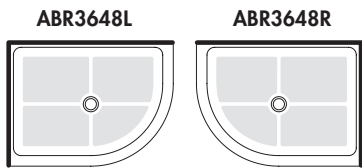

QUAD Lucite

BOWFRONT

CONCEALED DRAIN

NEW!
textured
bases

CORNER BASES *Lucite*

HALF ROUND

ROUND

ARC