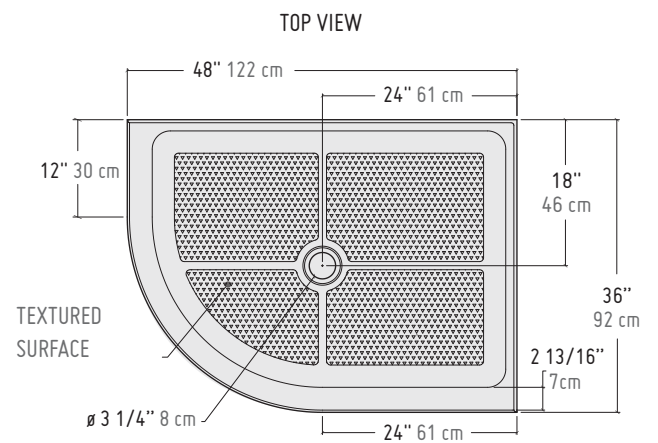

ACRYLIC SHOWER BASES

Lucite

ABR3648L
Left-side configuration

ABR3648R
Right-side configuration

BASE	PRICE	COLOUR	SIZE
ABR3648L-18	\$1,041	White	48" x 36" x 5 1/2"
ABR3648R-18	\$1,041	White	48" x 36" x 5 1/2"