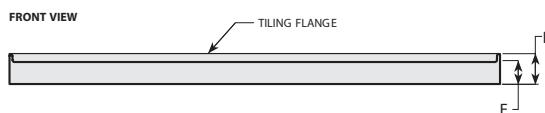

*DIMENSIONS						
MODEL	A	B	C	D	E	F
ADT4836-3	36" 91 cm	48" 122 cm	18" 46 cm	24" 61 cm	3" 8 cm	4" 10 cm
ADT5436-3	36" 91 cm	54" 137 cm	18" 46 cm	27" 69 cm	3" 8 cm	4" 10 cm
ADT6036-3	36" 91 cm	60" 152 cm	18" 46 cm	30" 76 cm	3" 8 cm	4" 10 cm

*Tolerance on dimensions: ± 1/4" 6 mm

IN-LINE CENTER DRAIN

3 integrated tile flanges

SINGLE THRESHOLD

IN-LINE BASES

BASE	PRICE	COLOUR	SIZE
ABT4836-18-3	\$779	White	48" x 36" x 2 3/4"
ABT6036-18-3	\$925	White	60" x 36" x 2 3/4"

*DIMENSIONS						
MODEL	A	B	C	D	E	F
ABT4836-3	36" 91 cm	48" 122 cm	18" 46 cm	24" 61 cm	2 3/4" 7 cm	3 3/4" 10 cm
ABT6036-3	36" 91 cm	60" 152 cm	18" 46 cm	30" 76 cm	2 3/4" 7 cm	3 3/4" 10 cm

*Tolerance on dimensions: ± 1/4" 6 mm