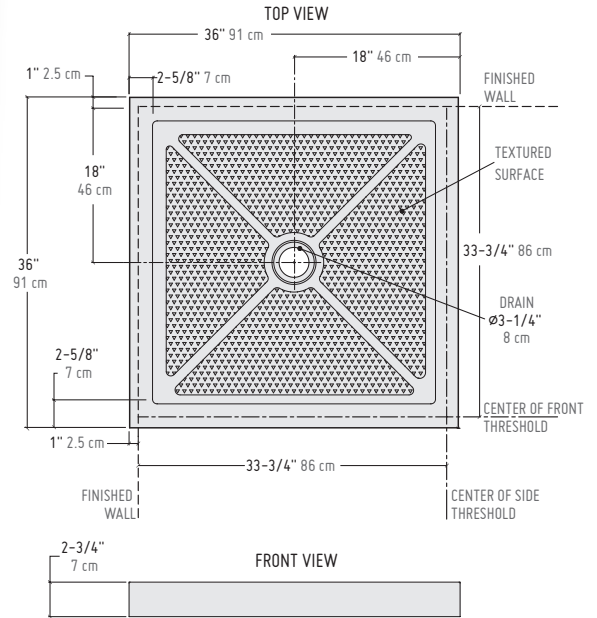

ABF3636 ▼

IN-LINE BASES

BASE	PRICE	COLOUR	SIZE
ABF3242-18*	$832	White	42" x 32" x 3"
ABF3248-18*	$869	White	48" x 32" x 3"
ABF3448-18	$845	White	48" x 34" x 3"
ABF3460-18	$1,030	White	60" x 34" x 3"
ABF3636-18	$876	White	36" x 36" x 3"
ABF3642-18	$872	White	42" x 36" x 3"
ABF3648-18	$894	White	48" x 36" x 3"
ABF3660-18	$1,064	White	60" x 36" x 3"
ABF3672-18	$1,176	White	72" x 36" x 3"
ABF4260-18	$1,119	White	60" x 42" x 3"
ABF4860-18	$1,239	White	60" x 48" x 3"

* Without textured surface