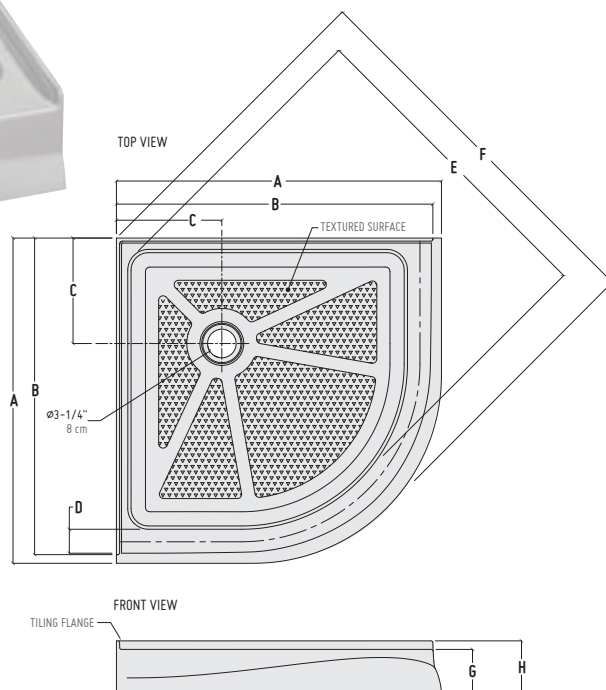

ROUND CORNER DRAIN

ACRYLIC SHOWER BASES

Lucite®

BASE	PRICE	COLOUR	SIZE
ABR32-18*	$713	White	32" x 32" x 4 1/2"
ABR36-18	$731	White	36" x 36" x 4 1/2"
ABR40-18	$782	White	40" x 40" x 4 1/2"

*Non-compliant with cUPC

*DIMENSIONS

MODEL	A	B	C	D	E	F	G	H
ABR32	32 7/8" 83 cm	31 7/8" 81 cm	12" 30 cm	3" 8 cm	32 3/4" 83 cm	39 5/8" 101 cm	4 1/2" 11 cm	5 1/2" 14 cm
ABR36	37" 94 cm	36" 91 cm	12" 30 cm	3" 8 cm	36 1/4" 92 cm	43 1/2" 110 cm	4 1/2" 11 cm	5 1/2" 14 cm
ABR40	40 3/8" 102 cm	39 3/8" 100 cm	12" 30 cm	3" 8 cm	41 1/4" 105 cm	48 1/8" 122 cm	4 1/2" 11 cm	5 1/2" 14 cm

*Tolerance on dimensions: ± 1/4" 6 mm