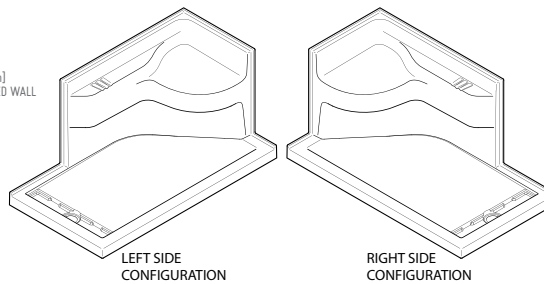

DRAIN

NO-CALK™
SHOWER BASE DRAIN*

DRAINABS-11	ABS No-Calk 2" drain	$37	Chrome
DRAINABS-25	ABS No-Calk 2" drain	$50	Brushed Nickel
DRAINPVC-11	PVC No-Calk 2" drain	$37	Chrome
DRAINPVC-25	PVC No-Calk 2" drain	$50	Brushed Nickel

*Please check local codes to ensure appropriate drain specifications