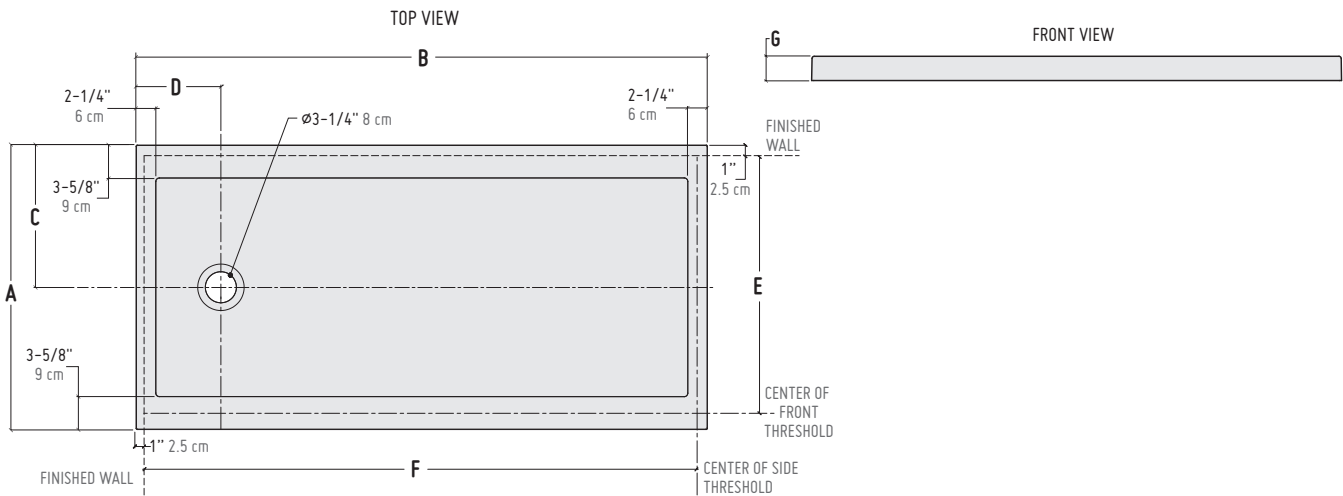

*DIMENSIONS							
MODEL	A	B	C	D	E	F	G
ABF3060	30" 76 cm	60" 152 cm	15" 38 cm	9" 23 cm	27 1/4" 69 cm	58" 147 cm	2 3/4" 7 cm
ABF3260	32" 81 cm	60" 152 cm	16" 41 cm	9" 23 cm	29 1/4" 74 cm	58" 147 cm	2 3/4" 7 cm

*Tolerance on dimensions: ± 1/4" 6 mm