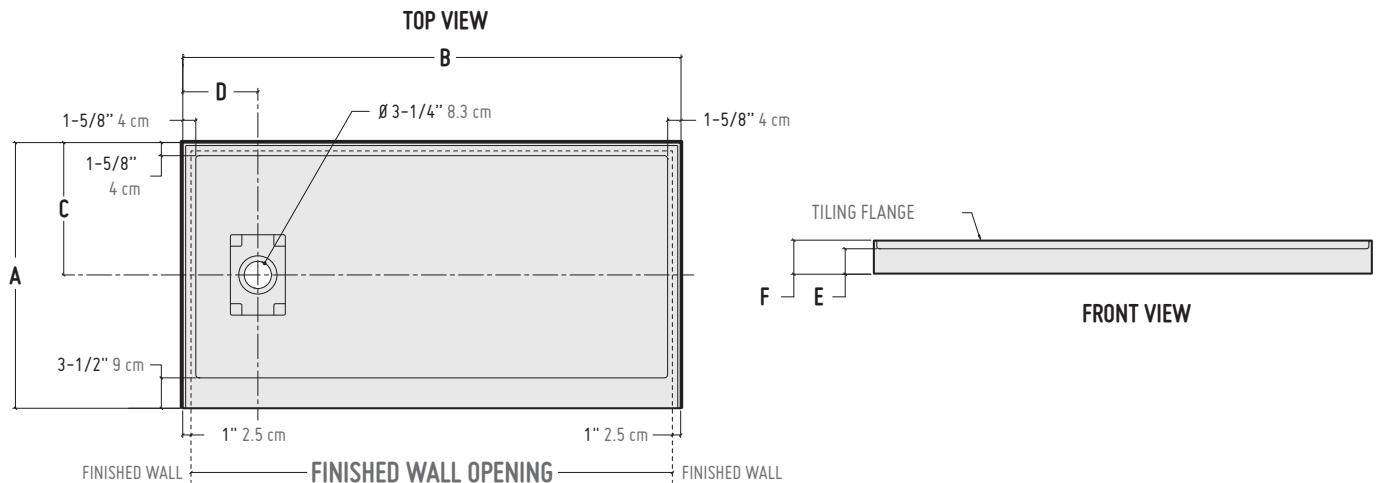

SINGLE THRESHOLD

IN-LINE BASES

Left-side configuration

Right-side configuration

BASE	PRICE	COLOUR	SIZE
ADT6032-18-L3	\$754	White	60" x 32" x 3"
ADT6032-18-R3	\$754	White	60" x 32" x 3"

*DIMENSIONS						
MODEL	A	B	C	D	E	F
ADT6032-L3/R3	32" 81 cm	60" 152 cm	16" 41 cm	9" 23 cm	3" 8 cm	4" 10 cm
*Tolerance on dimensions: $\pm 1/4"$ 6 mm						