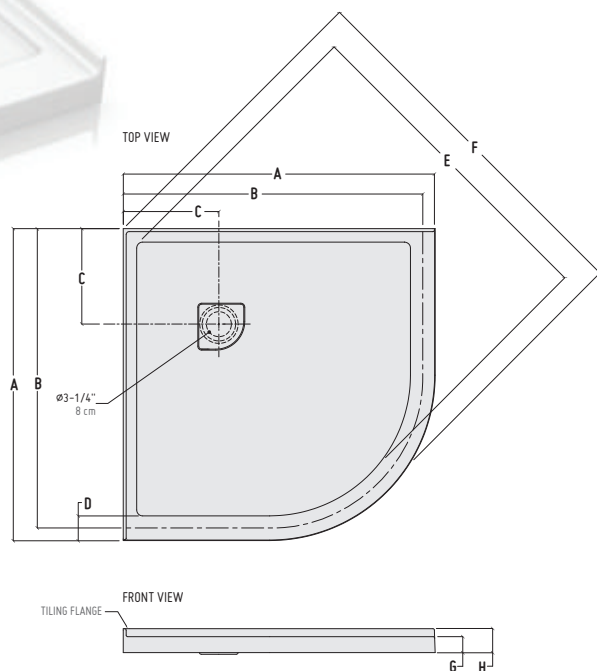

*Non-compliant with cUPC

*DIMENSIONS								
MODEL	A	B	C	D	E	F	G	H
ALR32	32" 81 cm	30 3/8" 77 cm	12" 30 cm	3" 8 cm	32 7/8" 84 cm	38 1/4" 97 cm	2" 5 cm	3" 8 cm
ALR36	36" 91 cm	34 3/8" 87 cm	12" 30 cm	3" 8 cm	36 7/8" 94 cm	42 1/4" 107 cm	2" 5 cm	3" 8 cm
ALR40	39" 100 cm	37 5/8" 96 cm	12" 30 cm	3" 8 cm	41 3/8" 105 cm	46 3/4" 119 cm	2" 5 cm	3" 8 cm