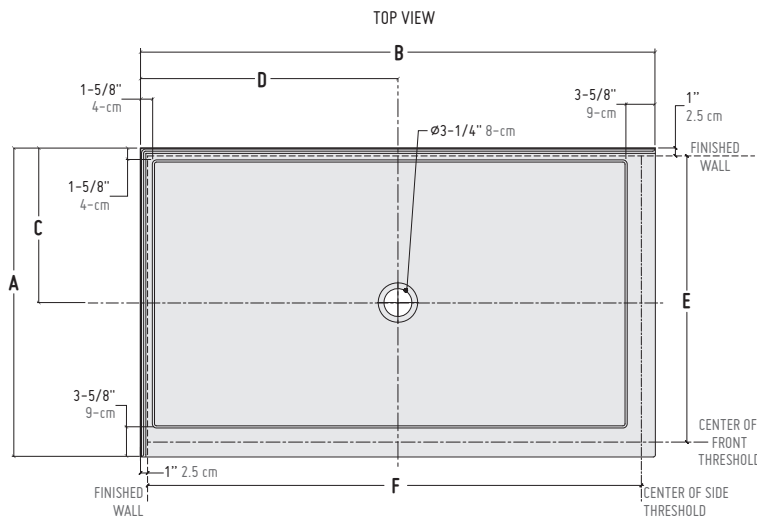

*DIMENSIONS						
MODEL	A	B	C	D	E	F
ABT4836-3	36" 91 cm	48" 122 cm	18" 46 cm	24" 61 cm	2 3/4" 7 cm	3 3/4" 10 cm
ABT6036-3	36" 91 cm	60" 152 cm	18" 46 cm	30" 76 cm	2 3/4" 7 cm	3 3/4" 10 cm

*Tolerance on dimensions: ± 1/4" 6 mm

2 SIDED BASES

*DIMENSIONS								
MODEL	A	B	C	D	E	F	G	H
ABF4836-L2	36" 91 cm	48" 122 cm	18" 46 cm	24" 61 cm	33 1/4" 84cm	45 1/4" 115cm	2 3/4" 7 cm	3 3/4" 10 cm
ABF6036-L2	36" 91 cm	60" 152 cm	18" 46 cm	30" 76 cm	33 1/4" 84cm	57 1/4" 145 cm	2 3/4" 7 cm	3 3/4" 10 cm