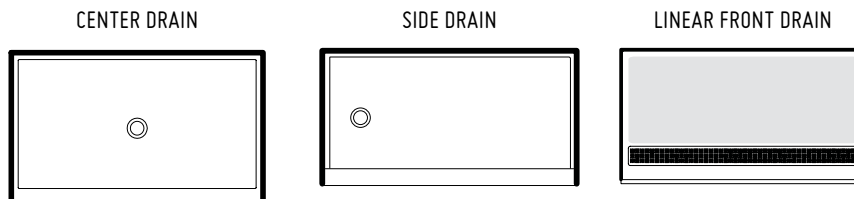

*Please check local codes to ensure appropriate drain specifications

QUAD

The Quad base is a unique base that allows for 3 configurations: in-line, 2 sided (left or right) or 3 sided applications. Comes with 3 aluminum precut tiling flanges that can be installed for different applications (in-line, in-line cube, 2 sided, 3 sided).

INSTALLATION OF TILE FLANGE DONE FOR \$65 LIST PRICE.

IN-LINE 3 integrated flanges

- Easy installation
- Pre-molded tiling flanges

The in-line base is a single threshold base with 3 pre-molded and integrated tiling flanges. It allows for easy installation for in-line shower models, 48", 54" & 60". Different drain variations include: center drain, side drain & linear front drain.

2 SIDED

2 integrated flanges

- Easy installation
- Pre-molded tiling flanges

The 2 sided base is a double threshold base with 2 pre-molded and integrated tiling flanges. It allows for easy installation for 2 sided shower models, 48", 54" & 60".