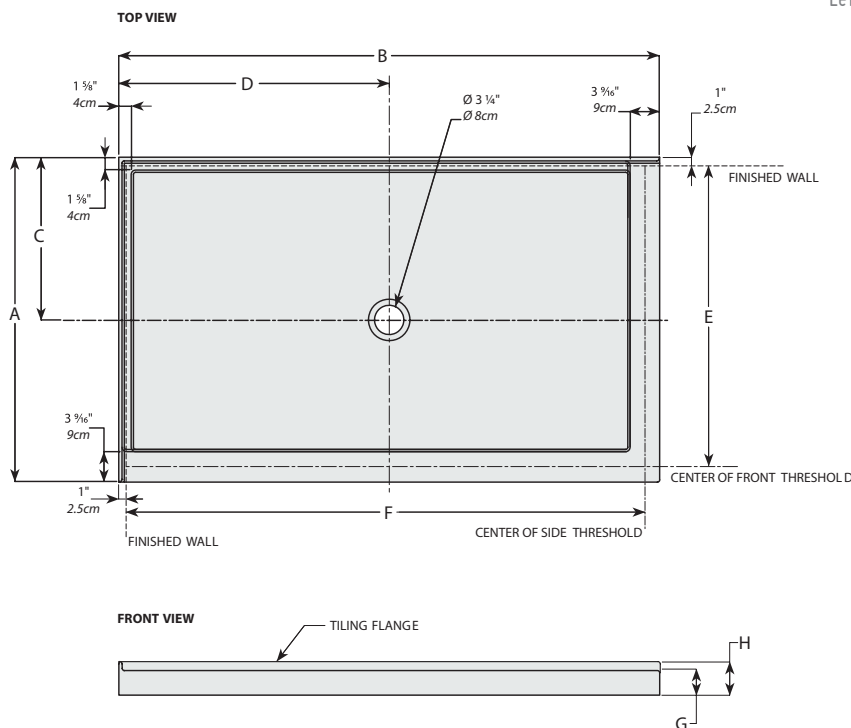

2 SIDED BASES

*DIMENSIONS								
MODEL	A	B	C	D	E	F	G	H
ABT4836-L2/R2	36" 91 cm	48" 122 cm	18" 46 cm	24" 61 cm	33 1/4" 84 cm	45 1/4" 115 cm	2 3/4" 7 cm	3 3/4" 10 cm
ABT6036-L2/R2	36" 91 cm	60" 152 cm	18" 46 cm	30" 76 cm	33 1/4" 84 cm	57 1/4" 145 cm	2 3/4" 7 cm	3 3/4" 10 cm

*Tolerance on dimensions: ± 1/4" 6 mm