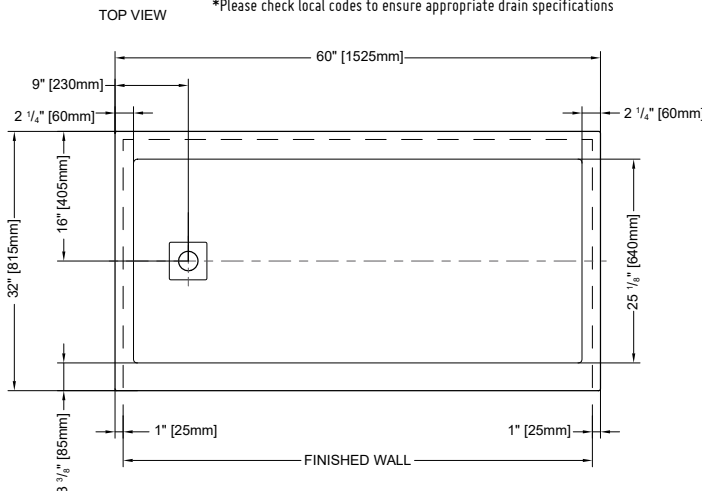

IN-LINE BASES

BASE	PRICE	TEXTURE	DRAIN	COLOUR	SIZE
AUS3648-18	$1,285	SLATE	CENTER	White	48" x 36" x 3"
AUS3648-33	$1,285	SLATE	CENTER	Matte Black	48" x 36" x 3"
AUS3260-18	$1,360	SLATE	SIDE	White	60" x 32" x 3"
AUS3260-33	$1,360	SLATE	SIDE	Matte Black	60" x 32" x 3"
AUS3660-18	$1,468	SLATE	CENTER	White	60" x 36" x 3"
AUS3660-33	$1,468	SLATE	CENTER	Matte Black	60" x 36" x 3"

BASE	PRICE	TEXTURE	DRAIN	COLOUR	SIZE
AUW3648-18	$1,285	WOOD	CENTER	White	48" x 36" x 3"
AUW3648-33	$1,285	WOOD	CENTER	Matte Black	48" x 36" x 3"
AUW3260-18	$1,360	WOOD	SIDE	White	60" x 32" x 3"
AUW3260-33	$1,360	WOOD	SIDE	Matte Black	60" x 32" x 3"
AUW3660-18	$1,468	WOOD	CENTER	White	60" x 36" x 3"
AUW3660-33	$1,468	WOOD	CENTER	Matte Black	60" x 36" x 3"

BASE	PRICE	TEXTURE	DRAIN	COLOUR	SIZE
AUT3648-18	$1,285	STONE	CENTER	White	48" x 36" x 3"
AUT3648-33	$1,285	STONE	CENTER	Matte Black	48" x 36" x 3"
AUT3260-18	$1,360	STONE	SIDE	White	60" x 32" x 3"
AUT3260-33	$1,360	STONE	SIDE	Matte Black	60" x 32" x 3"
AUT3660-18	$1,468	STONE	CENTER	White	60" x 36" x 3"
AUT3660-33	$1,468	STONE	CENTER	Matte Black	60" x 36" x 3"

DRAIN SOLD SEPARATELY

DRAIN NO-CALK™ SHOWER BASE DRAIN*	Image	DRAINSQABS-11	ABS No-Calk 2" drain	$57	Chrome
		DRAINSQABS-25	ABS No-Calk 2" drain	$59	Brushed Nickel
Image	DRAINSQPVC-11	PVC No-Calk 2" drain	$57	Chrome	
	DRAINSQPVC-25	PVC No-Calk 2" drain	$59	Brushed Nickel	

*Please check local codes to ensure appropriate drain specifications