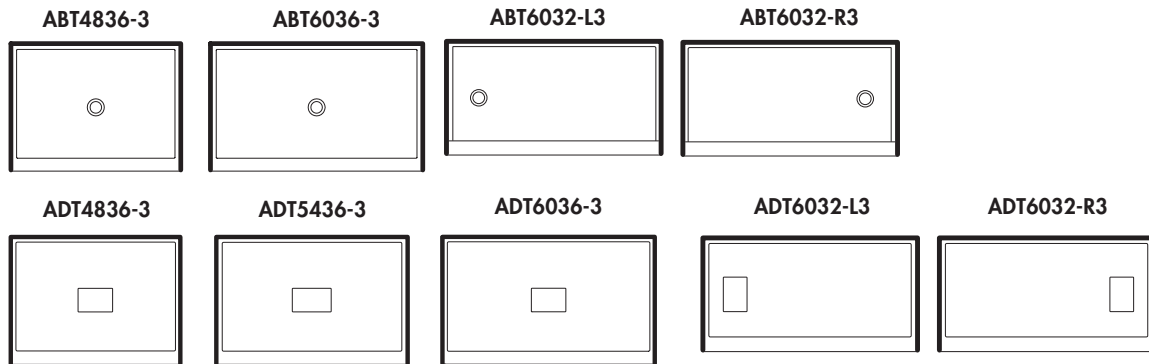

NEO

INTEGRATED FLANGE

Lucite

- Easy installation
- Pre-molded tiling flanges

SINGLE THRESHOLD

DOUBLE THRESHOLD

INTEGRATED FLANGE High quality acrylic sheets

SINGLE THRESHOLD