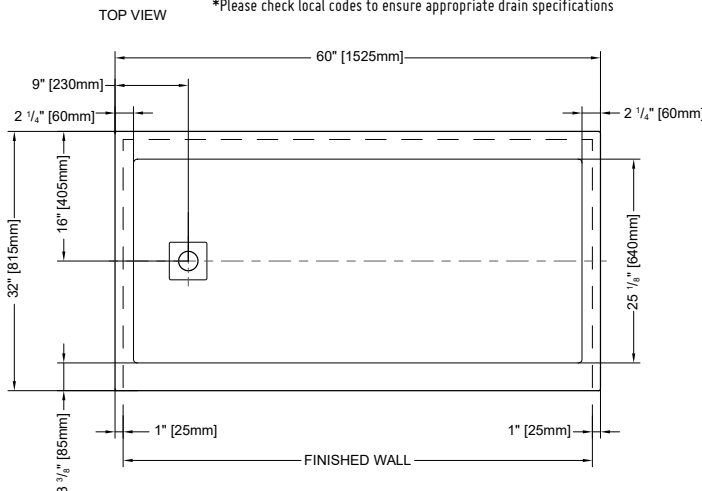

BASE	PRICE	TEXTURE	DRAIN	COLOUR	SIZE
AUS3648-18	$1,285	SLATE	CENTER	White	48" x 36" x 3"
AUS3648-33	$1,285	SLATE	CENTER	Matte Black	48" x 36" x 3"
AUS3260-18	$1,360	SLATE	SIDE	White	60" x 32" x 3"
AUS3260-33	$1,360	SLATE	SIDE	Matte Black	60" x 32" x 3"
AUS3660-18	$1,468	SLATE	CENTER	White	60" x 36" x 3"
AUS3660-33	$1,468	SLATE	CENTER	Matte Black	60" x 36" x 3"

BASE	PRICE	TEXTURE	DRAIN	COLOUR	SIZE
AUW3648-18	$1,285	WOOD	CENTER	White	48" x 36" x 3"
AUW3648-33	$1,285	WOOD	CENTER	Matte Black	48" x 36" x 3"
AUW3260-18	$1,360	WOOD	SIDE	White	60" x 32" x 3"
AUW3260-33	$1,360	WOOD	SIDE	Matte Black	60" x 32" x 3"
AUW3660-18	$1,468	WOOD	CENTER	White	60" x 36" x 3"
AUW3660-33	$1,468	WOOD	CENTER	Matte Black	60" x 36" x 3"

BASE	PRICE	TEXTURE	DRAIN	COLOUR	SIZE
AUT3648-18	$1,285	STONE	CENTER	White	48" x 36" x 3"
AUT3648-33	$1,285	STONE	CENTER	Matte Black	48" x 36" x 3"
AUT3260-18	$1,360	STONE	SIDE	White	60" x 32" x 3"
AUT3260-33	$1,360	STONE	SIDE	Matte Black	60" x 32" x 3"
AUT3660-18	$1,468	STONE	CENTER	White	60" x 36" x 3"
AUT3660-33	$1,468	STONE	CENTER	Matte Black	60" x 36" x 3"

2 SIDED BASES

DRAIN SOLD SEPARATELY

DRAIN NO-CALK™ SHOWER BASE DRAIN*	Image	DRAINSQABS-11	ABS No-Calk 2" drain	$57	Chrome
		DRAINSQABS-25	ABS No-Calk 2" drain	$59	Brushed Nickel
	Image	DRAINSQPVC-11	PVC No-Calk 2" drain	$57	Chrome
		DRAINSQPVC-25	PVC No-Calk 2" drain	$59	Brushed Nickel

*Please check local codes to ensure appropriate drain specifications