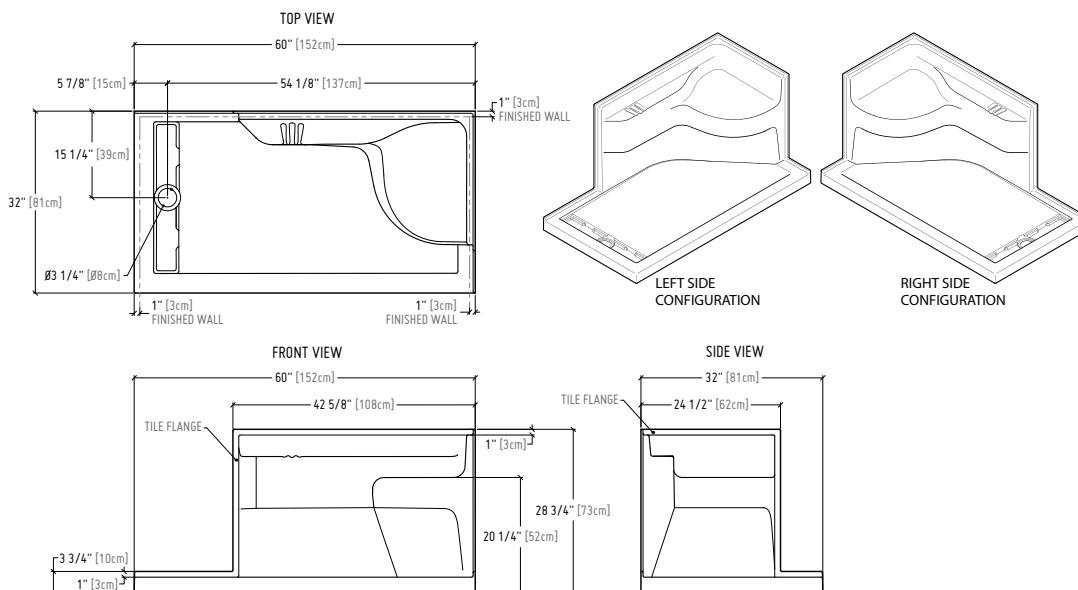

DRAIN

NO-CALK™
SHOWER BASE DRAIN*

DRAINABS-11	ABS No-Calk 2" drain	$37	Chrome
DRAINABS-25	ABS No-Calk 2" drain	$50	Brushed Nickel
DRAINPVC-11	PVC No-Calk 2" drain	$37	Chrome
DRAINPVC-25	PVC No-Calk 2" drain	$50	Brushed Nickel

*Please check local codes to ensure appropriate drain specifications