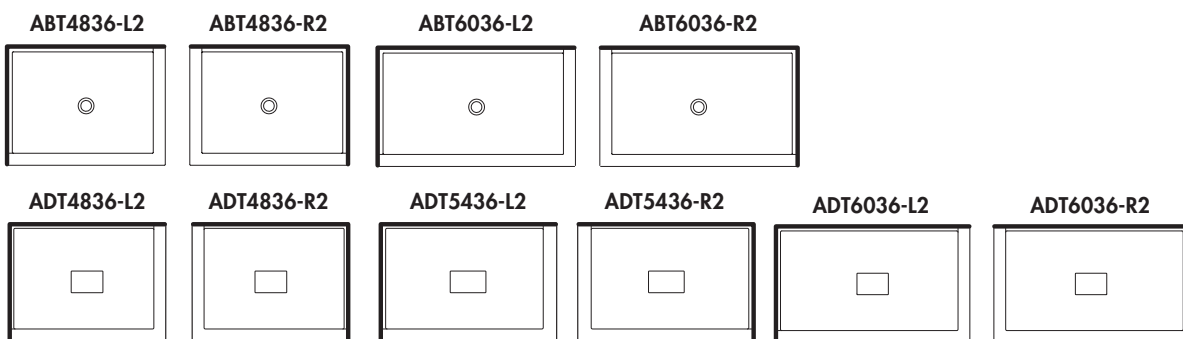

DOUBLE THRESHOLD