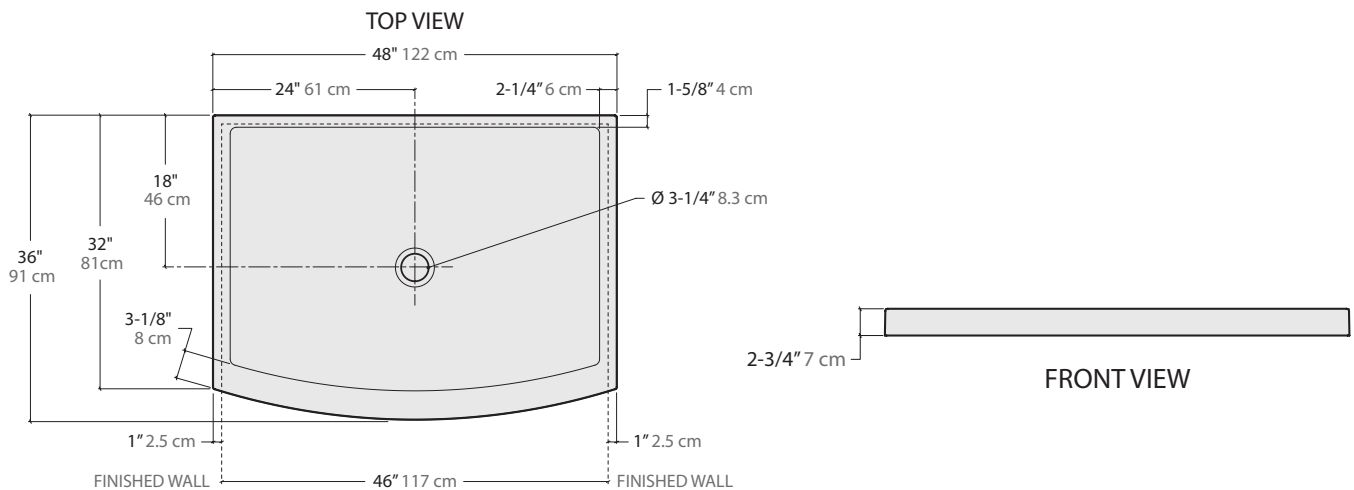

*Tolerance on dimensions: ± 1/4" 6 mm

2 SIDED BASES

BOWFRONT CENTER DRAIN

Quad

ACRYLIC SHOWER BASES

Lucite®

BASE	PRICE	COLOUR	SIZE
ABV3248-18	\$863	White	48" x 36" x 2 3/4"

2 SIDED BASES