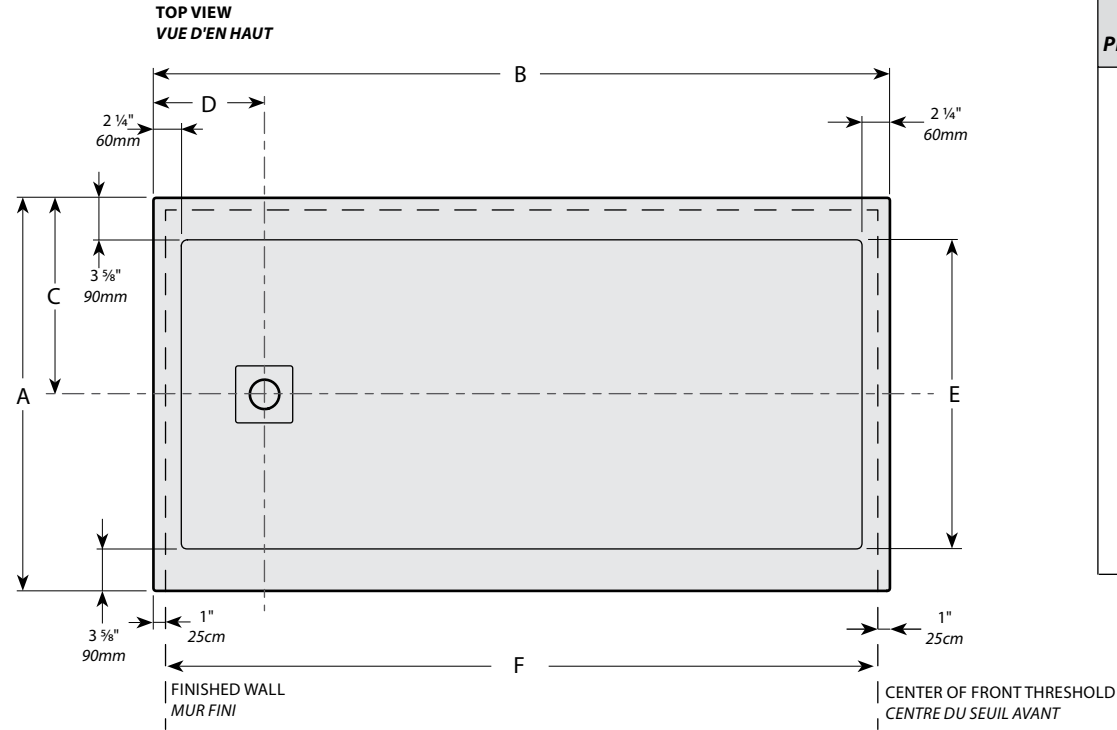

Project / Projet : Contact : Date : Tel / Tél :	Products and specifications are subject to change without notice. Please contact our sales office for any further enquiry. <i>Les produits et les caractéristiques peuvent être modifiés sans préavis. Pour toute demande de renseignements, veuillez communiquer avec notre service à la clientèle.</i>	Base Color / Couleur de la base 18 : White / Blanc 33 : Matte black / noir mat