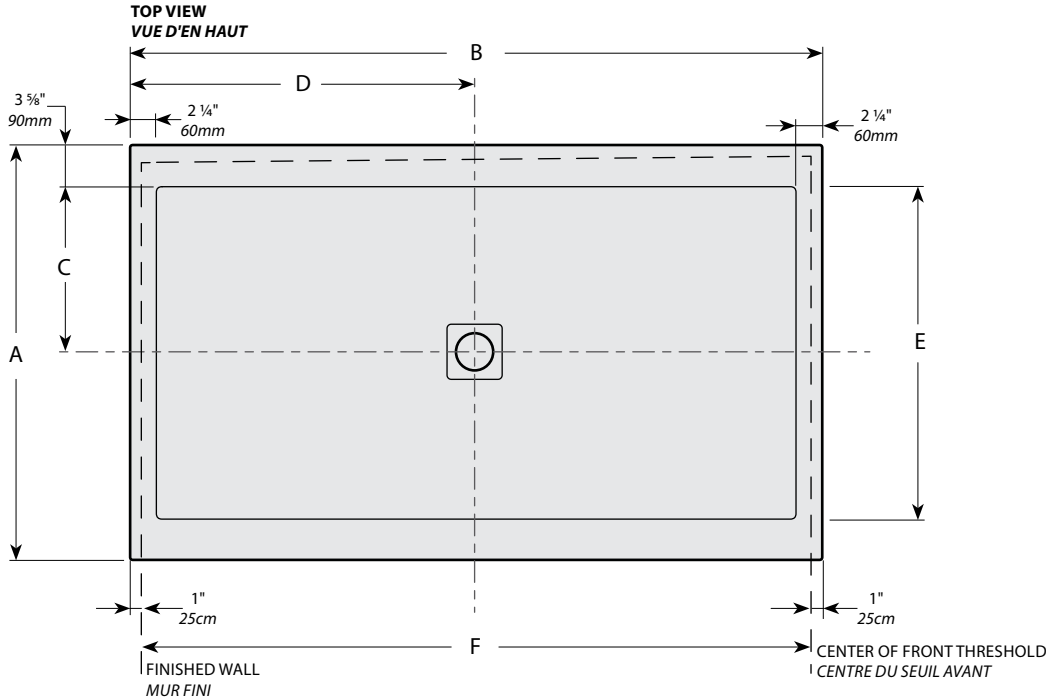

Project / Projet : Contact : Date : Tel / Tél :	Products and specifications are subject to change without notice. Please contact our sale office for any further enquiry. <i>Les produits et les caractéristiques peuvent être modifiés sans préavis. Pour toute demande de renseignements, veuillez communiquer avec notre service à la clientèle.</i>	Base Color / Couleur de la base 18 : White / Blanc 33 : Matte black / noir mat