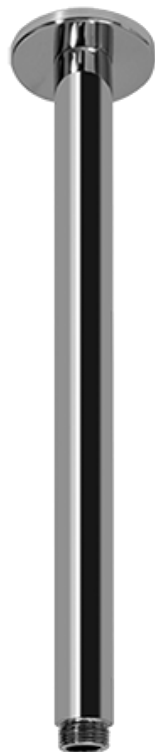

SHOWER
Contemporary Round
Thermostatic Set w/Body Sprays
& Handshower (Rough & Trim)
GB1.121A-LM37S

GRAFF®

Information

- 8" Rain Showerhead with 12" Ceiling-Mounted Shower Arm
- Flush-Mounted Swivel Body Sprays (3 pieces)
- 3/4" Thermostatic Valve
- Handshower Set w/Wall Bracket
- Stop/Volume Control Valves (3 pieces)
- Optional Extension Kit Available
- Flow rates: showerhead ≤ 1.8 max gpm, handshower ≤ 1.5 max gpm, body sprays ≤ 1.5 max gpm each
- Optional extension kit

Finishes

Polished
Chrome

Steelnox®
(Satin Nickel)

SHOWER
M.E./M.E. 25 SOLID Plate
w/Handle
G-8036-LM37S-T

GRAFF®

Information

- Single metal handle
- Decorative trim plate
- Use with G-8000 or G-8005 thermostatic rough valve
- To complete package, you must order rough valve
- ADA

Finishes

Polished
Chrome

Steelnix[®]
(Satin Nickel)

SHOWER
M.E./M.E. 25 SOLID Plate
w/Handle
G-8093-LM37S-T

GRAFF®

Information

- Single metal handle
- Decorative trim plate
- Use with G-8070 or G-8075 thermostatic stop/volume control rough valve
- To complete package, you must order rough valve
- ADA

* Special order finish- call for availability

SHOWER
Contemporary 12" Ceiling Shower
Arm
G-8541

GRAFF®

Information

- Includes arm and solid round flange
- 1/2" NPT male thread inlet
- For use with all showerheads