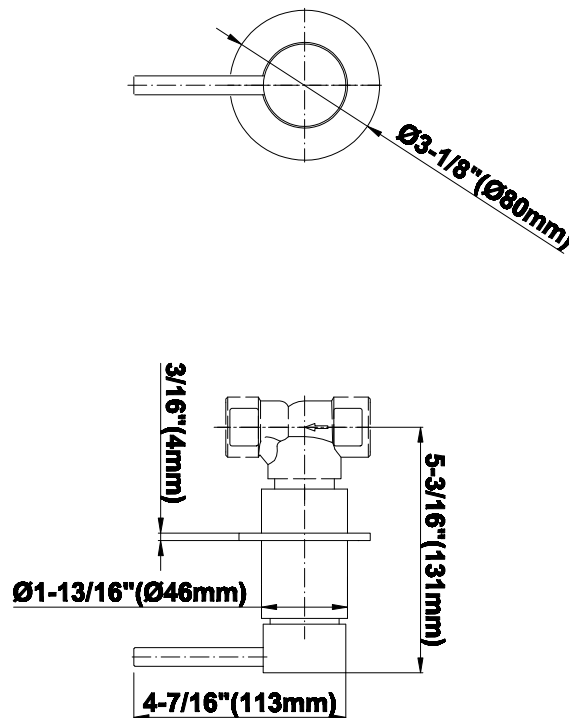

SHOWER
Contemporary Round
Thermostatic Set w/Body Sprays
& Handshower (Rough & Trim)
GB1.121A-LM37S

GRAFF®

Information

- 8" Rain Showerhead with 12" Ceiling-Mounted Shower Arm
- Flush-Mounted Swivel Body Sprays (3 pieces)
- 3/4" Thermostatic Valve
- Handshower Set w/Wall Bracket
- Stop/Volume Control Valves (3 pieces)
- Optional Extension Kit Available
- Flow rates: showerhead ≤ 1.8 max gpm, handshower ≤ 1.5 max gpm, body sprays ≤ 1.5 max gpm each
- Optional extension kit

For complete warranty information go to: www.graff-faucets.com/en/info/faqs

SHOWER
8" Round Brass Showerhead
G-8449

GRAFF[®]

Information

- 1/4" thick
- 169 no-clog, easy-clean rubber spray nozzles
- Recommended use with ceiling shower arm
- Recommended for use at no more than 10 degrees tilt
- Showerhead flow rate ≤ 1.8 max gpm
- CALGreen