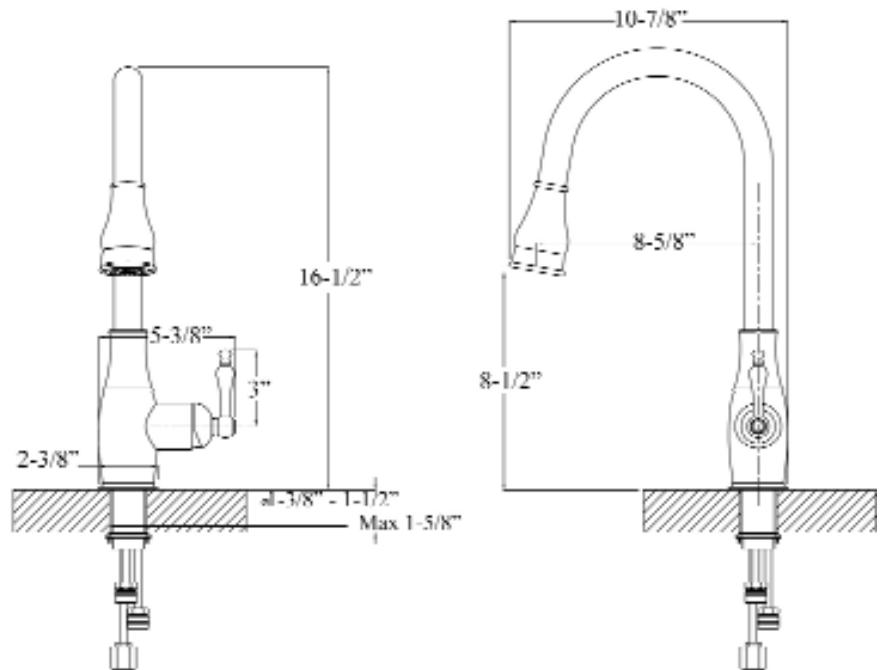

# CARYL SINGLE HANDLE KITCHEN FAUCET

Cat. No.  
KFS410-L1

L: 5-<sup>3</sup>/<sub>8</sub>"  
W: 10-<sup>7</sup>/<sub>8</sub>"  
H: 16-<sup>1</sup>/<sub>2</sub>"

## Features:

- ▶ Constructed of solid brass
- ▶ Gooseneck spout
- ▶ Magnetic pull down spray
- ▶ Includes 2 braided hoses
- ▶ Hoses have 1/2" male connectors
- ▶ Ceramic disc cartridges
- ▶ Height to spout 8-1/2"
- ▶ Spout reach 8-5/8"
- ▶ Flow rate is 1.8 GPM at 60 psi
- ▶ cUPC/NSF/AB1953 Certified

## Finishes:

- CP** Polished Chrome  
**BN** Brushed Nickel  
**ORB** Oil Rubbed Bronze

Dimensions of fixture are nominal and may vary. Dimensions and specifications subject to change without notice.