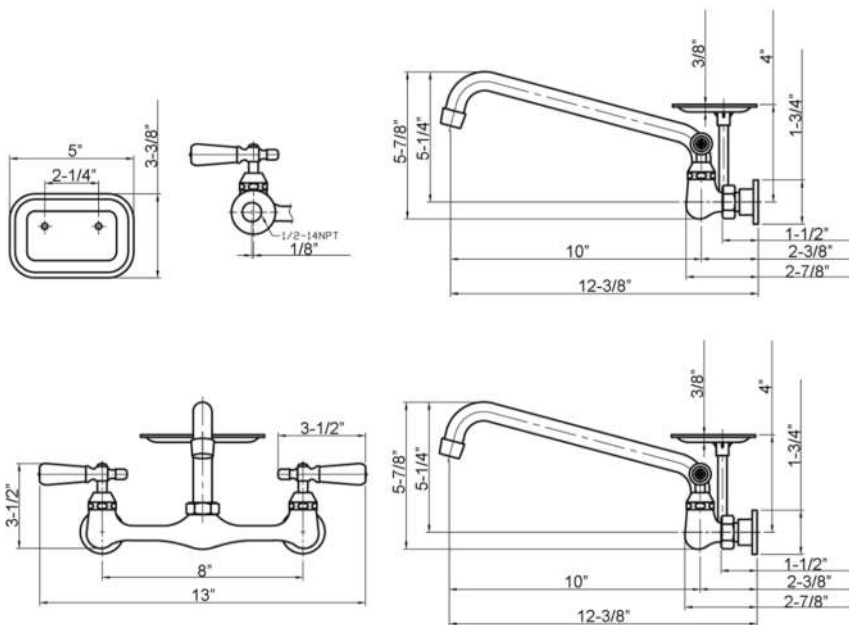

**DOLLIE
WALL MOUNT KITCHEN
FAUCET WITH SOAP DISH**

Cat. No.
KF100

W: 13"
D: 12-3/8"
H: 5-7/8"

Features:

- ▶ Constructed of solid brass
- ▶ Metal lever handles
- ▶ Spout swivels
- ▶ Low lead brass body with 8" centers
- ▶ Spout reach 10"
- ▶ Available in 3 finishes
- ▶ Ceramic disc cartridges
- ▶ Flow rate is 1.8 GPM at 60 psi

Finishes:

- BN** Brushed Nickle
- CP** Polished Chrome
- ORB** Oil Rubbed Bronze
- MB** Matte Black

Dimensions of fixture are nominal and may vary. Dimensions and specifications subject to change without notice.