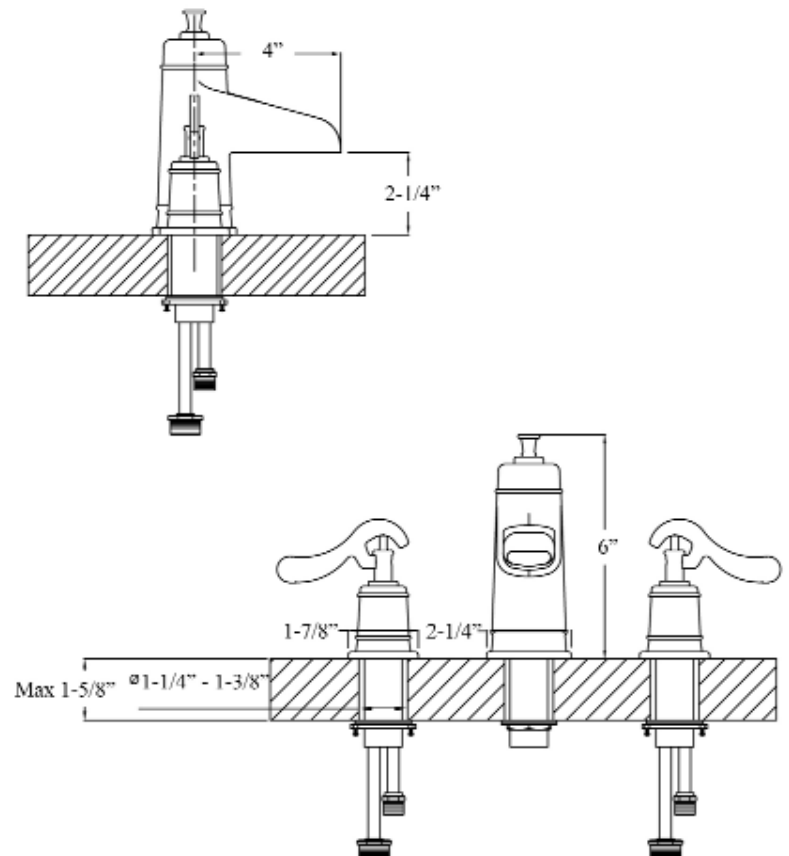

# BATSON 8" WIDESPREAD LAVATORY FAUCET

Cat. No.  
LFW112-ML

Spout Reach: 4"  
Height: 6"

## Features:

- ▶ Constructed of solid brass
- ▶ Metal lever handles
- ▶ Includes connection hoses
- ▶ Drain not included
- ▶ Height to spout 2-1/4"
- ▶ Ceramic disc cartridges
- ▶ Flow rate is 1.2 GPM at 60 psi
- ▶ cUPC/NSF/AB1953 Certified

## Finishes:

- CP** Polished Chrome
- BN** Brushed Nickel
- ORB** Oil Rubbed Bronze

Dimensions of fixture are nominal and may vary. Dimensions and specifications subject to change without notice.