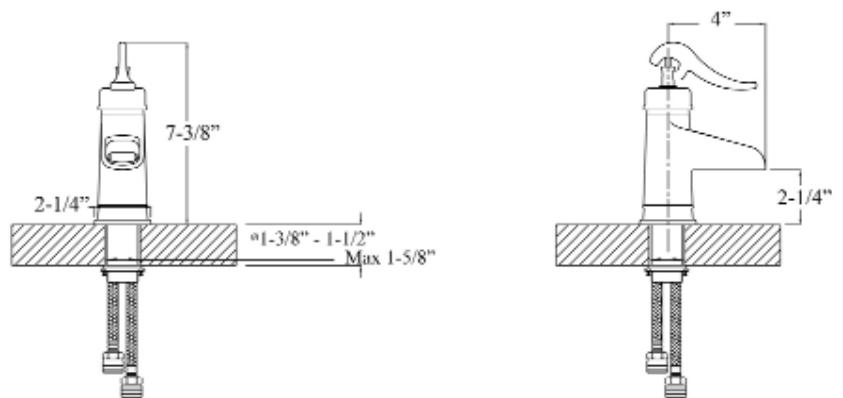

WARNING: This product can expose you to chemicals, including lead which is known to the State of California to cause cancer or birth defects or other reproductive harm, for more information, go to www.p65warnings.ca.gov

Dimensions of fixture are nominal and may vary. Dimensions and specifications subject to change without notice.