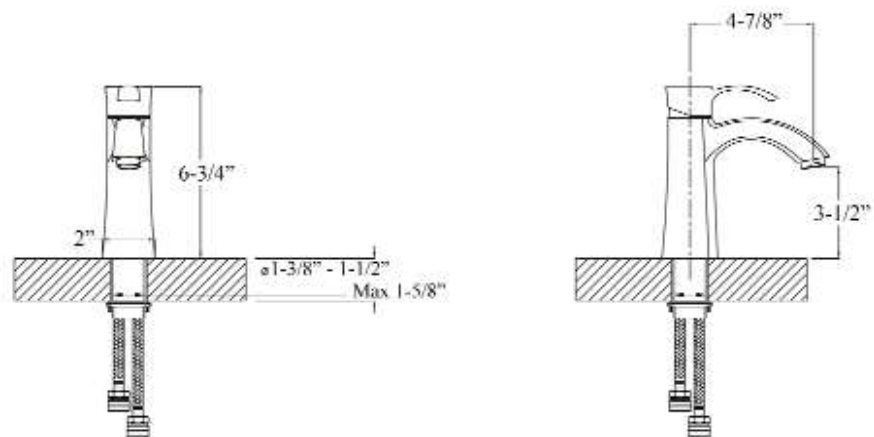

WARNING: This product can expose you to chemicals, including lead which is known to the State of California to cause cancer or birth defects or other reproductive harm, for more information, go to www.p65warnings.ca.gov

Dimensions of fixture are nominal and may vary. Dimensions and specifications subject to change without notice.