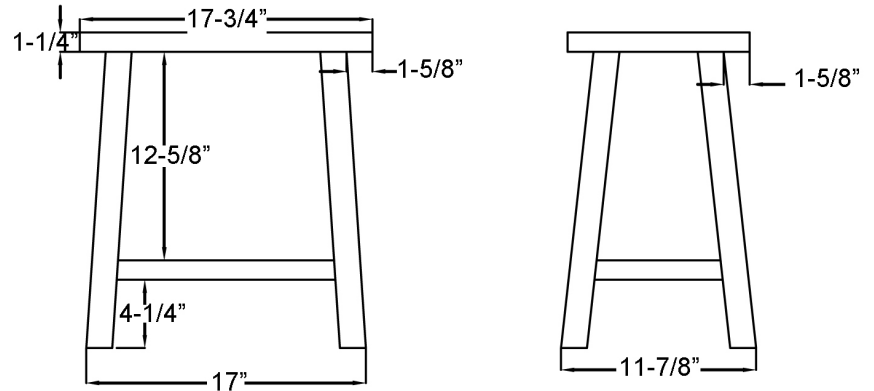

17" BAMBOO FREESTANDING SHOWER SEAT

Cat. No.
6222

Width: 17-3/4"
Depth: 11-1/8"
Height: 19"

Seat: 17-3/4" W x 11-1/8"D

Care and Maintenance:

Cleaning is simple. Just wipe with a soft damp cloth when needed. A liquid anti-bacterial soap can be used when needed. Wood cleaner and polish can also be used to maintain the lustre. Do not use harsh cleaners or bleach on your bamboo shower seat. They may damage the finish.

Features:

- ▶ Natural Bamboo wood construction
- ▶ Freestanding shower seat
- ▶ Towel holder underneath
- ▶ No Mounting hardware needed
- ▶ Maximum weight capacity is 150 lb.
- ▶ Bamboo Natural Color

 **WARNING:** This product can expose you to chemicals, including lead which is known to the State of California to cause cancer or birth defects or other reproductive harm, for more information, go to www.p65warnings.ca.gov

Dimensions of fixture are nominal and may vary. Dimensions and specifications subject to change without notice.