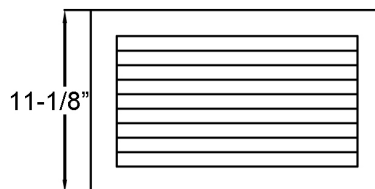

17" BAMBOO FREESTANDING SHOWER SEAT

Cat. No.
6222

Width: 17-3/4"
Depth: 11-1/8"
Height: 19"

Seat: 17-3/4" W x 11-1/8"D

Care and Maintenance:

Cleaning is simple. Just wipe with a soft damp cloth when needed. A liquid anti-bacterial soap can be used when needed. Wood cleaner and polish can also be used to maintain the lustre. Do not use harsh cleaners or bleach on your bamboo shower seat. They may damage the finish.

Features:

- ▶ Natural Bamboo wood construction
- ▶ Freestanding shower seat
- ▶ Towel holder underneath
- ▶ No Mounting hardware needed
- ▶ Maximum weight capacity is 150 lb.
- ▶ Bamboo Natural Color

 **WARNING:** This product can expose you to chemicals, including lead which is known to the State of California to cause cancer or birth defects or other reproductive harm, for more information, go to www.p65warnings.ca.gov