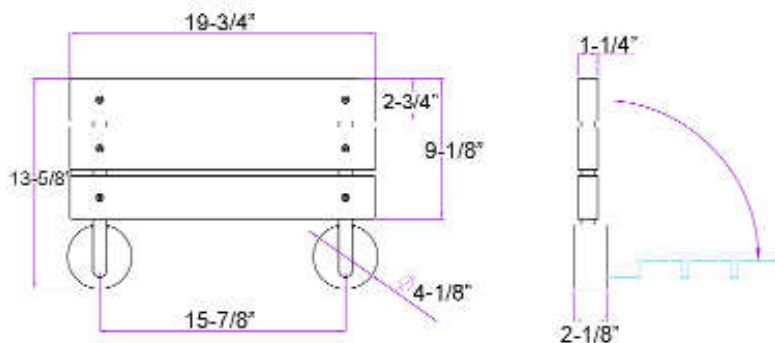

19" FOLD-UP SHOWER SEAT

Cat. No.
6217

Features:

- ▶ Natural Teak wood construction
- ▶ Wall mounted design
- ▶ Folds up when not in use
- ▶ Mounting hardware included
- ▶ Maximum weight capacity is 250 lb.
- ▶ Wood seat is unfinished
- ▶ Trim available in 2 finishes
- ▶ Wall should be reinforced before installation

Finishes:

- BN** Brushed Nickel
- CP** Polished Chrome

Width: 19-³/₄"
Depth: 13-⁵/₈"

Seat: 19-³/₄"W x 9-¹/₈"D

Bracket Height: 4-¹/₈"

Care and Maintenance:

Teak is naturally resistant to water making it useful both indoors and out. The finish can be left natural to weather or sealed to preserve the original finish. The light texture of teak wood helps to prevent slipping. We recommend Teak Guard Super Cleaner to maintain and protect your teak products.

Dimensions of fixture are nominal and may vary. Dimensions and specifications subject to change without notice.