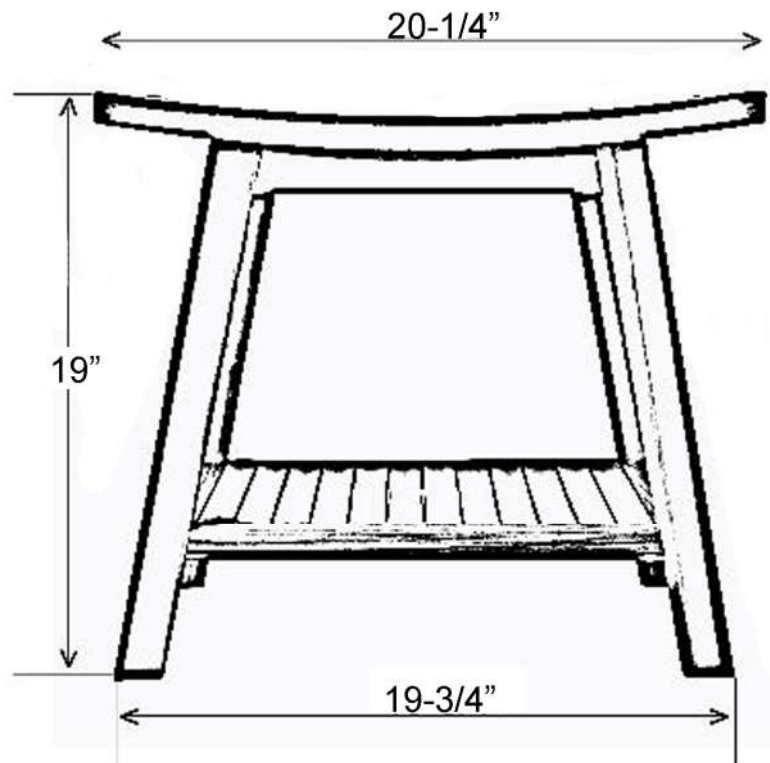

TEAK SHOWER STOOL

Cat. No.
6136

Width: 20-1/4"
Depth: 15-3/8"
Height: 19"

Seat: 20-1/4"W x 15-3/8"D

Care and Maintenance:

Teak is naturally resistant to water making it useful both indoors and out. The finish can be left natural to weather or sealed to preserve the original finish. The light texture of teak wood helps to prevent slipping. We recommend Teak Guard Super Cleaner to maintain and protect your teak products.

Features:

- ▶ Natural Teak wood construction
- ▶ Curved seat for comfort
- ▶ Maximum weight capacity is 330 lb.
- ▶ No assembly required
- ▶ Convenient for use in or out of shower
- ▶ Wood is sealed with monocoat oil
- ▶ Monocoat oil can be used to refresh finish when necessary