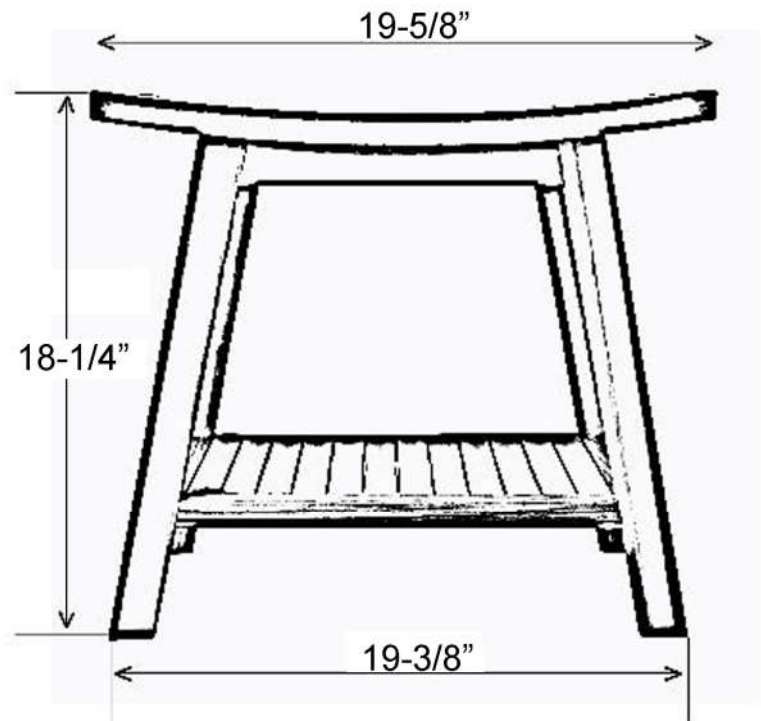

TEAK SHOWER STOOL

Cat. No.
6132

Width: 19-3/8"
Depth: 13-3/4"
Height: 18-1/4"

Seat: 19-5/8"W x 13-3/4"D

Care and Maintenance:

Teak is naturally resistant to water making it useful both indoors and out. The finish can be left natural to weather or sealed to preserve the original finish. The light texture of teak wood helps to prevent slipping. We recommend Teak Guard Super Cleaner to maintain and protect your teak products.

Features:

- ▶ Natural Teak wood construction
- ▶ Curved seat for comfort
- ▶ Maximum weight capacity is 330 lb.
- ▶ No assembly required
- ▶ Convenient for use in or out of shower
- ▶ Wood is sealed with monocoat oil
- ▶ Monocoat oil can be used to refresh finish when necessary