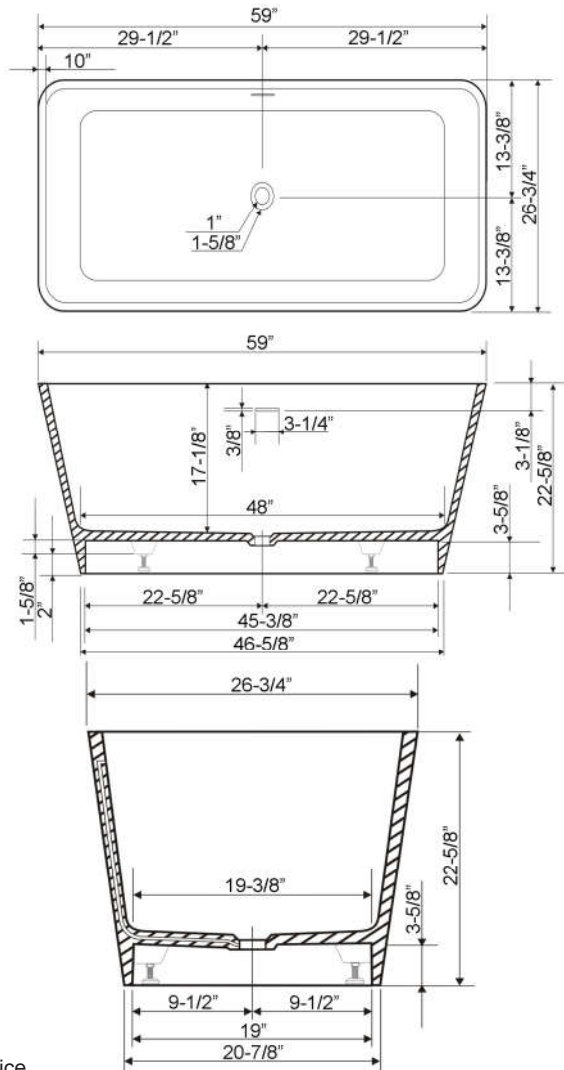

59" ROMO RESIN FREESTANDING TUB

Cat. No.
RTRECN59

L: 59"
W: 26-3/4"
H: 22-5/8"

Water depth: 17-1/8" to top of tub
Water depth: 14-1/8" to overflow

Overflow Connection

**The following is recommended for
RTRECN59-WH & RTRECN59-WHGL tubs:**

- Faucets: part #7082 or 7088
- Rigid, freestanding supplies: part #4502
- Freestanding filler: part #7901, 7922 or 7952
(Does not need bath supplies)

Gallon Capacity: 66
Shipping Weight: 385 lbs.
Empty Weight: 285 lbs.
Filled Weight: 809 lbs.

Features:

- ▶ Poly-resin blend is the same color throughout
- ▶ Available in gloss or matte finish
- ▶ 1" Rim
- ▶ No faucet holes
- ▶ Built-in adjusters
- ▶ Built-in overflow slot
- ▶ Includes white pop-up drain
- ▶ Tub is thoroughly inspected before shipment

Tub Colors:

WH Matte White

WHGL Gloss White

Dimensions of fixture are nominal and specifications subject to change without notice.

08/13/2018

P 847•244•1234

www.barclayproducts.com