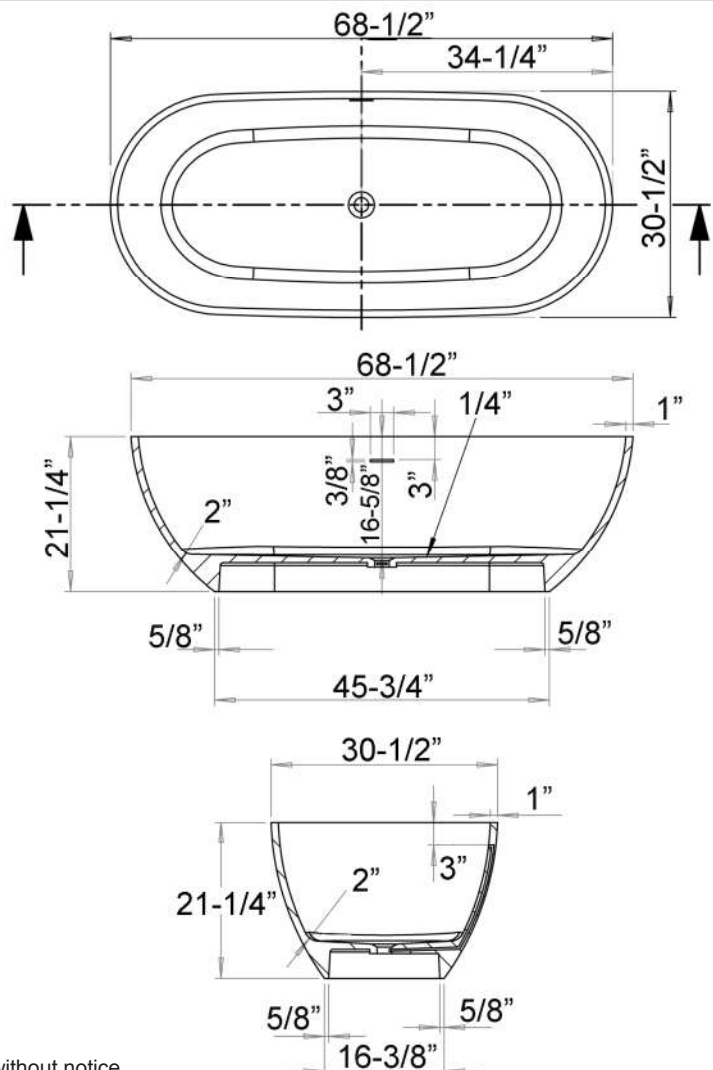

# NYOKO 68" RESIN FREESTANDING TUB

Cat. No.  
RTFSN68

L: 68-1/2"  
W: 30-1/2"  
H: 21-1/4"

Water depth: 16-5/8" to top of tub  
Water depth: 13-5/8" to overflow

Overflow Connection

The following is recommended for  
RTFSN68-WH tubs:

- Faucets: part #7082 or 7088
- Rigid, freestanding supplies: part #4502
- Freestanding filler: part #7901, 7922 or 7952  
(Does not need bath supplies)

Gallon Capacity: 79  
Shipping Weight: 416 lbs.  
Empty Weight: 316 lbs.  
Filled Weight: 976 lbs.

## Tub Colors:

WH Matte White  
WHGL Gloss White

Dimensions of fixture are nominal and specifications subject to change without notice.