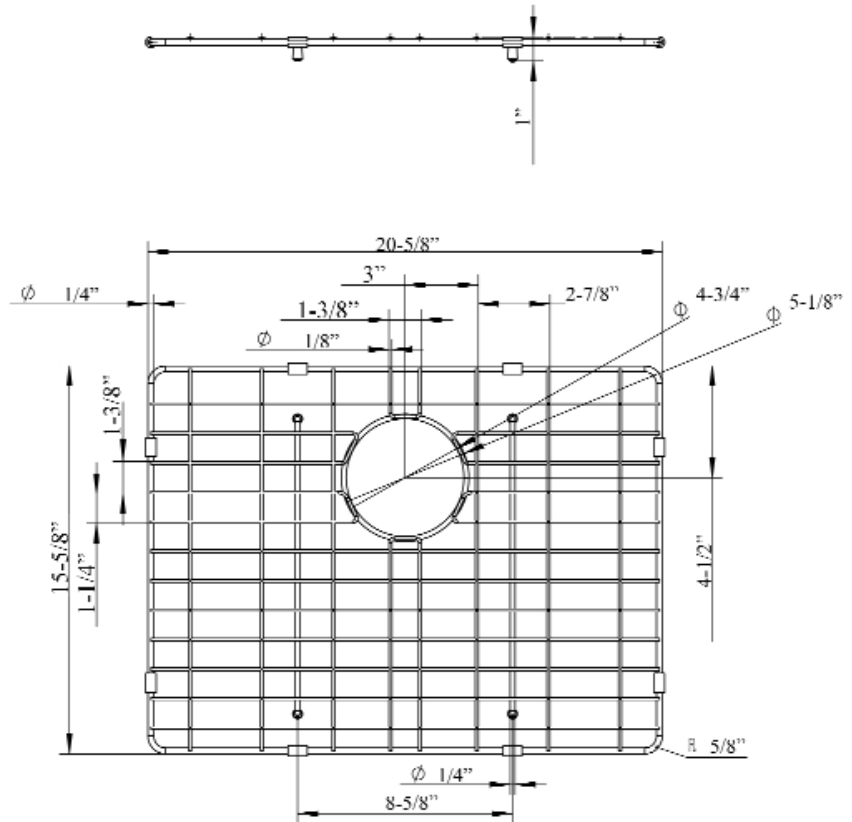

PSSSB2204 WIRE GRID

Cat. No.
PSSSB2204-WIRE

Features:

- ▶ Fits bottom of PSSSB2204 prep sink
- ▶ Rubber Feet Covers Included

Finishes:

SS Stainless Steel

W: 20-5/8"
D: 15-5/8"
H: 1"

Drain Hole : 4-3/4"