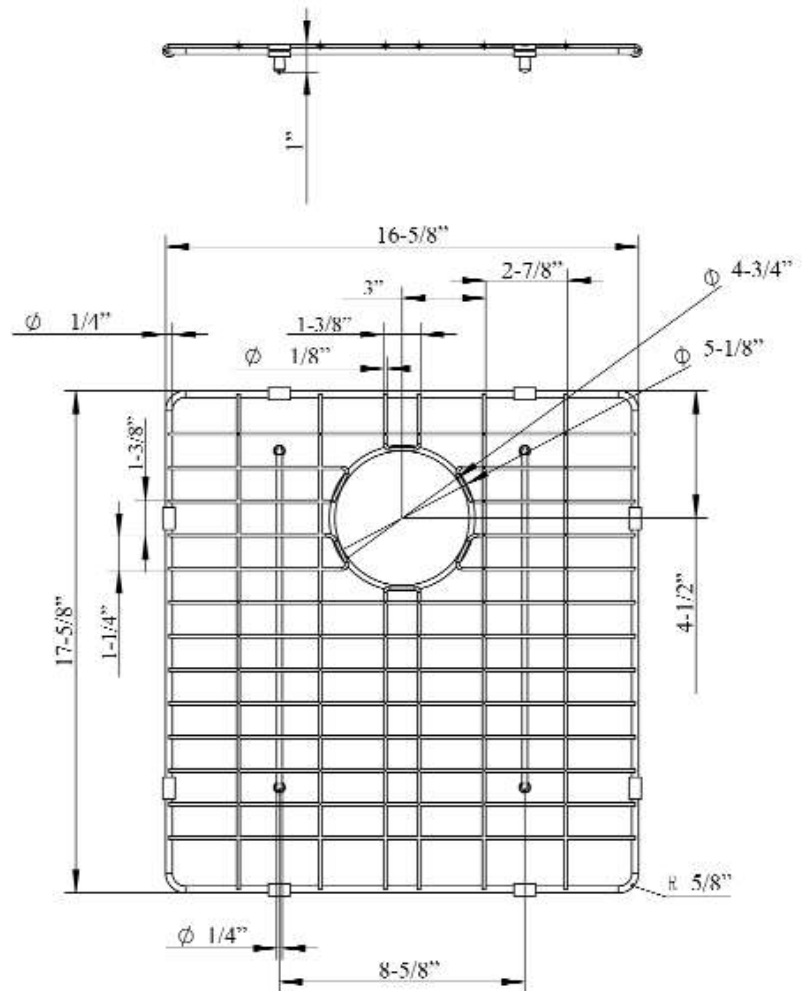

**PSSSB2084
WIRE GRID**

Cat. No.
PSSSB2084-WIRE

Features:

- Fits bottom of PSSSB2084 prep sink
- Rubber Feet Covers Included

Finishes:

SS Stainless Steel

W: 16-5/8"
D: 17-5/8"
H: 1"

Drain Hole : 4-3/4"

Dimensions and specifications subject to change without r