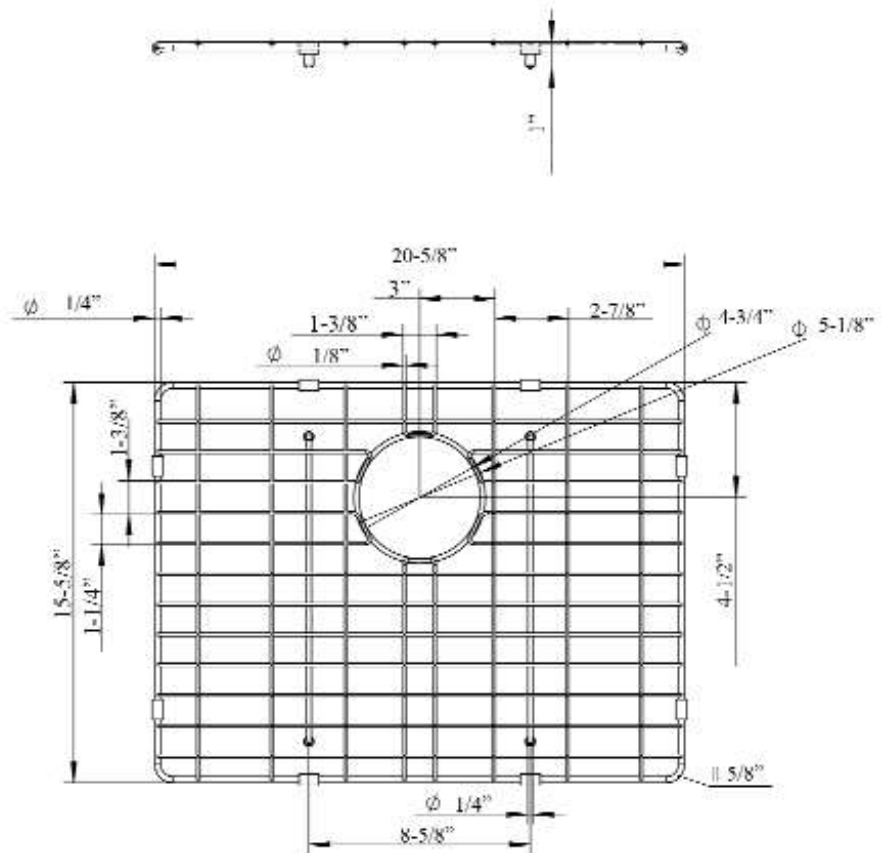

PSSSB2066 WIRE GRID

Cat. No.
PSSSB2066-WIRE

W: 20-⁵/₈"
D: 15-⁵/₈"
H: 1"

Drain Hole : 4-³/₄"

Features:

- ▶ Fits bottom of PSSSB2066 prep sink
- ▶ Rubber Feet Covers Included

Finishes:

SS Stainless Steel

Dimensions and specifications subject to change without notice.