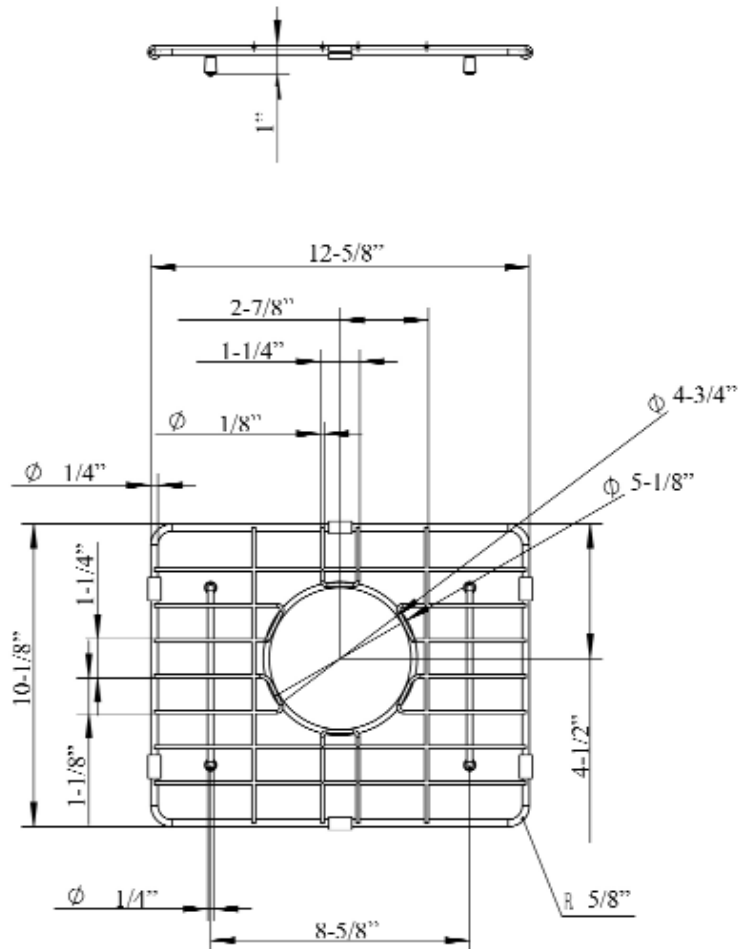

PSSSB2062 WIRE GRID

Cat. No.
PSSSB2062-WIRE

W: 12-5/8"
D: 10-1/8"
H: 1"

Drain Hole : 4-3/4"

WARNING: This product can expose you to chemicals, including chromium, which is known to the state of California to cause cancer and birth defects or other reproductive harm.
For more information go to www.P65Warnings.ca.gov

Features:

- ▶ Fits bottom of PSSSB2062 prep sink
- ▶ Rubber Feet Covers Included

Finishes:

SS Stainless Steel

Dimensions and specifications subject to change without notice.