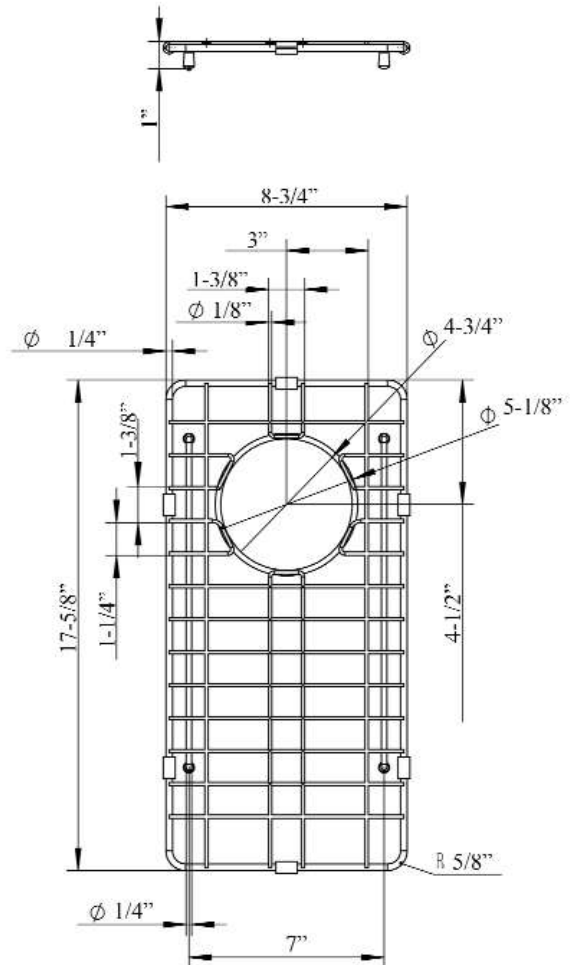

PSSSB2052 WIRE GRID

Cat. No.
PSSSB2052-WIRE

W: 8-³/₄"
D: 17-⁵/₈"
H: 1"

Drain Hole : 4-³/₄"

Features:

- ▶ Fits bottom of PSSSB2052 prep sink
- ▶ Rubber Feet Covers Included

Finishes:

SS Stainless Steel

Dimensions and specifications subject to change without notice.