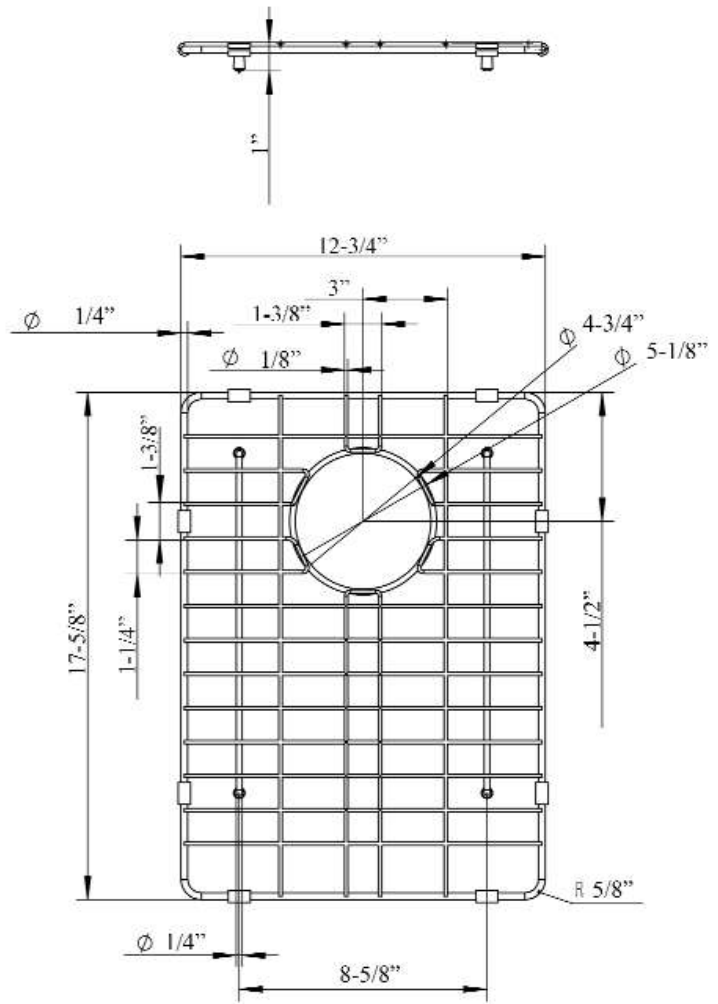

# PSSSB2050 WIRE GRID

Cat. No.  
PSSSB2050-WIRE

### Features:

- ▶ Fits bottom of PSSSB2050 prep sink
- ▶ Rubber Feet Covers Included

### Finishes:

SS Stainless Steel

W: 12-3/4"  
D: 17-5/8"  
H: 1"

Drain Hole : 4-3/4"

WARNING: This product can expose you to chemicals, including chromium, which is known to the state of California to cause cancer and birth defects or other reproductive harm. For more information go to [www.P65Warnings.ca.gov](http://www.P65Warnings.ca.gov)

Dimensions and specifications subject to change without notice.