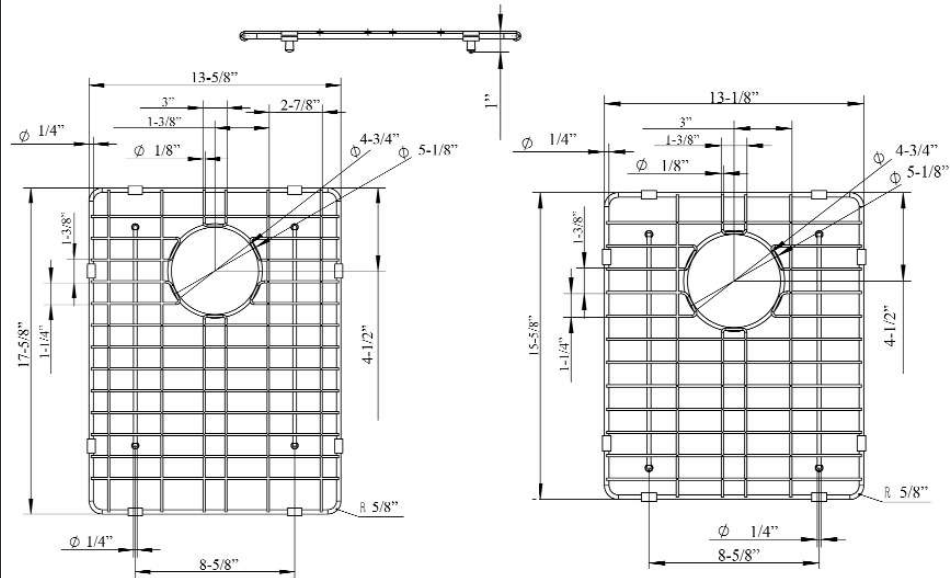

KSSDB2570 WIRE GRID

Cat. No.
KSSDB2570-WIRE

Features:

- ▶ Fits bottom of KSSDB2570 double bowl farmer sink
- ▶ Rubber Feet Covers Included

Finishes:

SS Stainless Steel

Large Wire Grid:

W: 13-5/8"

D: 17-5/8"

H: 1"

Small Wire Grid:

W: 13-1/8"

D: 15-5/8"

H: 1"

Drain Hole : 4-3/4"

WARNING: This product can expose you to chemicals, including chromium, which is known to the state of California to cause cancer and birth defects or other reproductive harm.
For more information go to www.P65Warnings.ca.gov

Dimensions and specifications subject to change without notice.