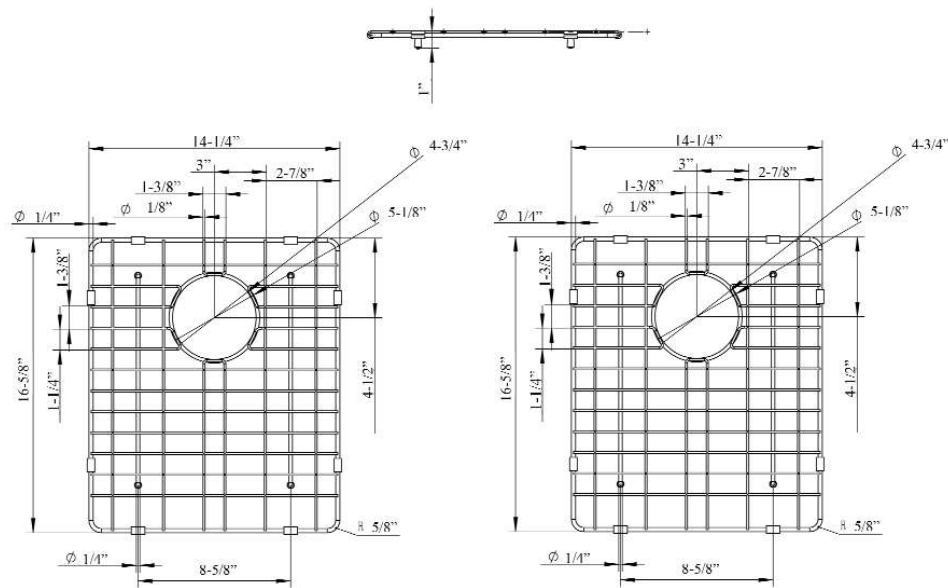

KSSDB2542 WIRE GRID

Cat. No.
KSSDB2542-WIRE

Features:

- ▶ Fits bottom of KSSDB2542 double bowl farmer sink
- ▶ Rubber Feet Covers Included

Finishes:

SS Stainless Steel

Large Wire Grid

W: 14-1/4"
D: 16-5/8"
H: 1"

Small Wire Grid

W: 14-1/4"
D: 16-5/8"
H: 1"

Drain Hole: 4-3/4"

WARNING: This product can expose you to chemicals, including chromium, which is known to the state of California to cause cancer and birth defects or other reproductive harm. For more information go to www.P65Warnings.ca.gov

Dimensions and specifications subject to change without notice.