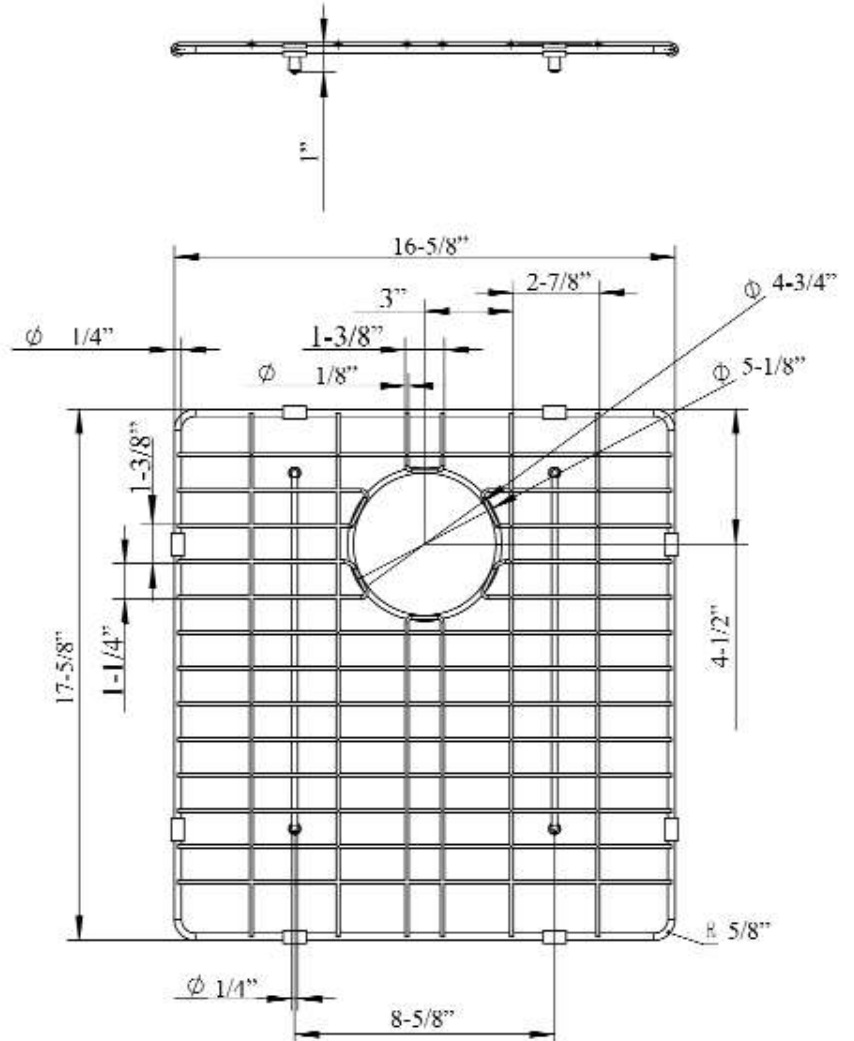

# KSSDB2536 WIRE GRID

Cat. No.  
KSSDB2536-WIRE

## Features:

- ▶ Fits bottom of KSSDB2536 double bowl farmer sink ( sink has equa bowls)
- ▶ Rubber Feet Covers Included

### Each Basin Wire Grid

W: 17-<sup>5</sup>/<sub>8</sub>"  
D: 16-<sup>5</sup>/<sub>8</sub>"  
H: 1"

Drain Hole: 4-<sup>3</sup>/<sub>4</sub>"

**WARNING:** This product can expose you to chemicals, including chromium, which is known to the state of California to cause cancer and birth defects or other reproductive harm. For more information go to [www.P65Warnings.ca.gov](http://www.P65Warnings.ca.gov)