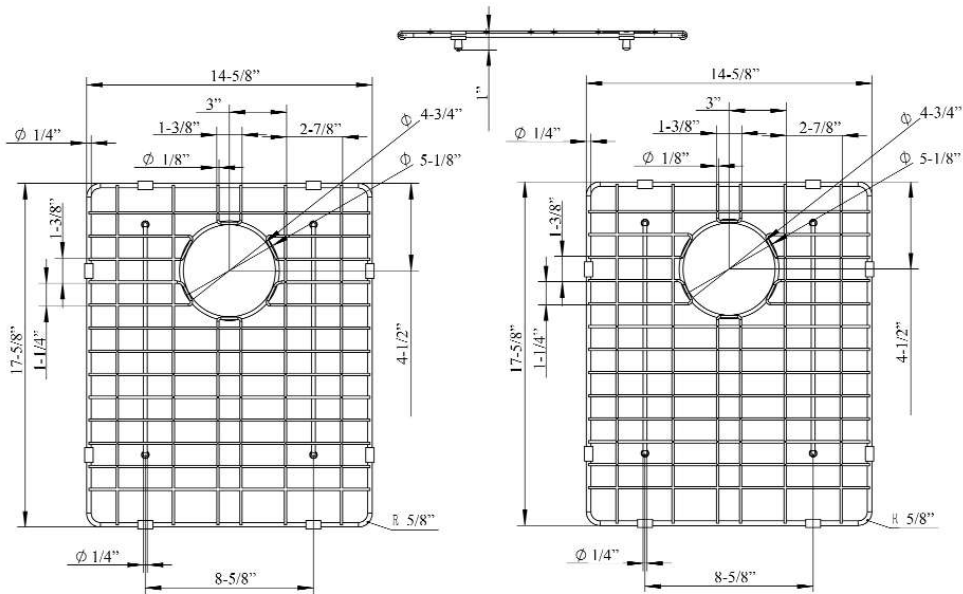

KSSDB2534 WIRE GRID

Cat. No.
KSSDB2534-WIRE

Features:

- ▶ Fits bottom of KSSDB2534 double bowl farmer sink
- ▶ Rubber Feet Covers Included

Finishes:

SS Stainless Steel

Each Basin Wire Grid

W: 14-⁵/₈"

D: 17-⁵/₈"

H: 1"

Drain Hole: 4-³/₄"

WARNING: This product can expose you to chemicals, including chromium, which is known to the state of California to cause cancer and birth defects or other reproductive harm.
For more information go to www.P65Warnings.ca.gov

Dimensions and specifications subject to change without notice.