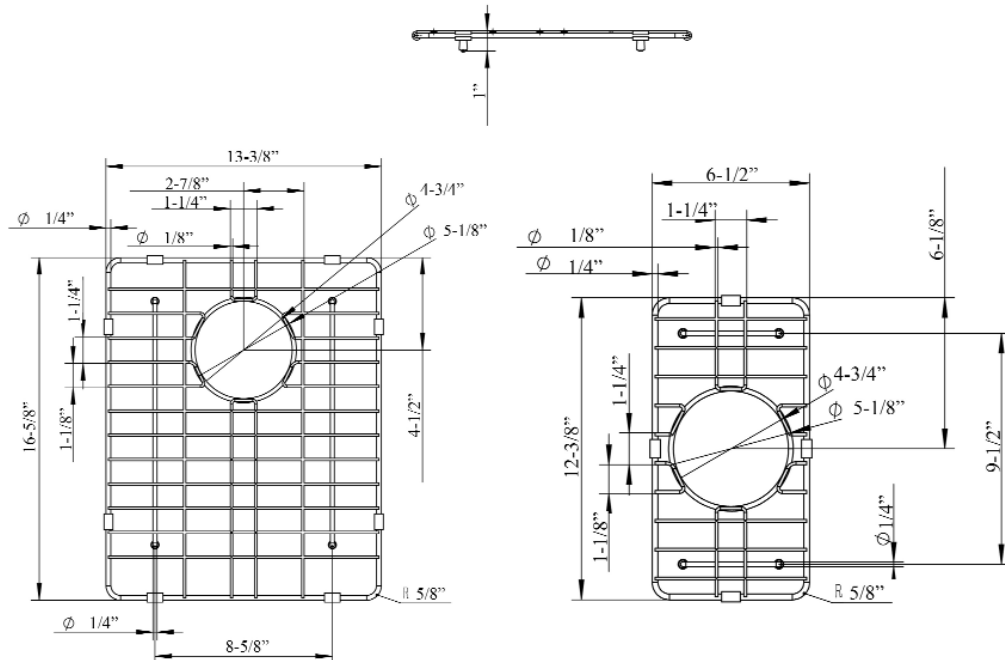

KSSDB2530 WIRE GRID

Cat. No.
KSSDB2530-WIRE

Features:

- ▶ Fits bottom of KSSDB2530 double bowl farmer sink
- ▶ Rubber Feet Covers Included

Finishes:

SS Stainless Steel

Large Wire Grid

W: 13-³/₈"
D: 16-⁵/₈"
H: 1"

Small Wire Grid

W: 6-¹/₂"
D: 12-³/₈"
H: 1"

Drain Hole : 4-³/₄"

WARNING: This product can expose you to chemicals, including chromium, which is known to the state of California to cause cancer and birth defects or other reproductive harm.
For more information go to www.P65Warnings.ca.gov

Dimensions and specifications subject to change without notice.