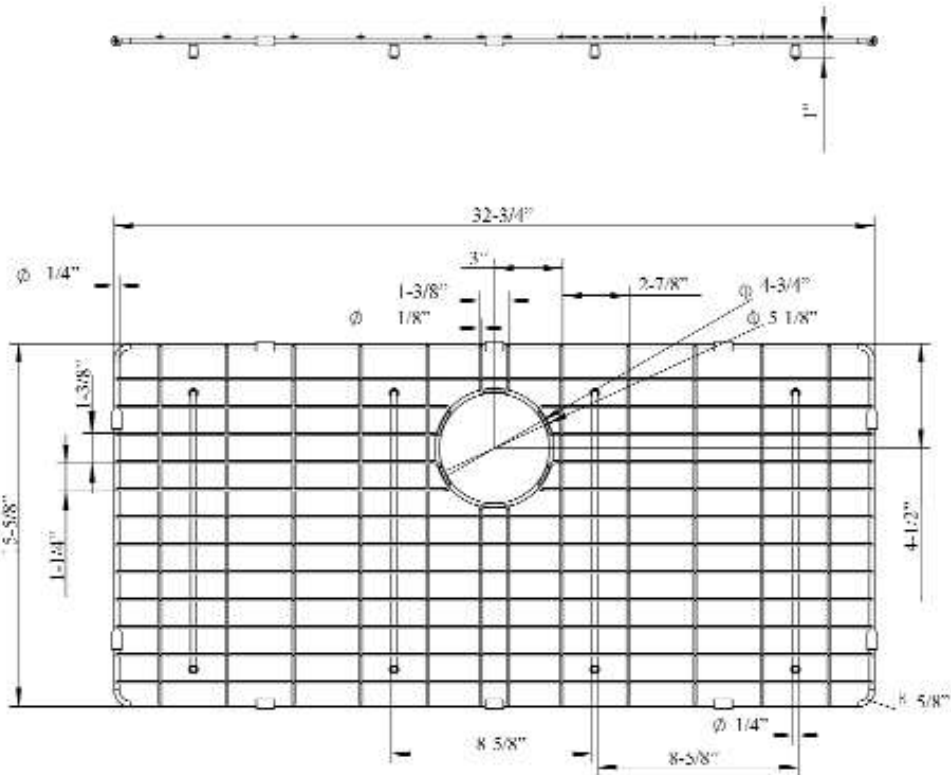

**FSSSB2039
WIRE GRID**

Cat. No.
FSSSB2039-WIRE

Features:

- ▶ Fits bottom of FSSSB2039 farmer sink
- ▶ Rubber Feet Covers Included

Finishes:

SS Stainless Steel

W: 32-3/4"
D: 15-5/8"
H: 1"

Drain Hole : 4-3/4"

Dimensions and specifications subject to change without notice.