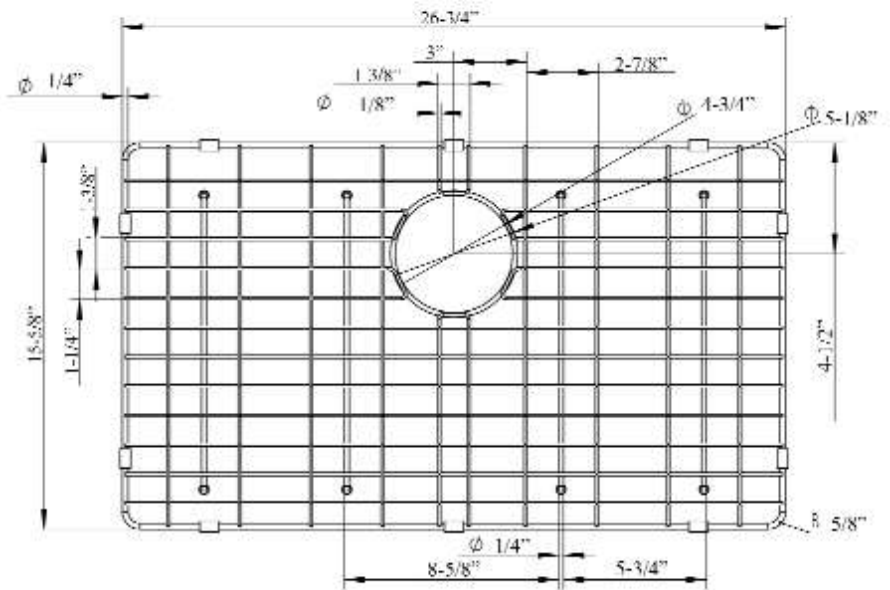

## Features:

- ▶ Fits bottom of FSSSB2038 farmer sink
- ▶ Rubber Feet Covers Included

## Finishes:

**SS** Stainless Steel

W: 26-<sup>3</sup>/<sub>4</sub>"  
D: 15-<sup>5</sup>/<sub>8</sub>"  
H: 1"

Drain Hole : 4-<sup>3</sup>/<sub>4</sub>"

**WARNING:** This product can expose you to chemicals, including chromium, which is known to the state of California to cause cancer and birth defects or other reproductive harm.  
For more information go to [www.P65Warnings.ca.gov](http://www.P65Warnings.ca.gov)

Dimensions and specifications subject to change without notice.