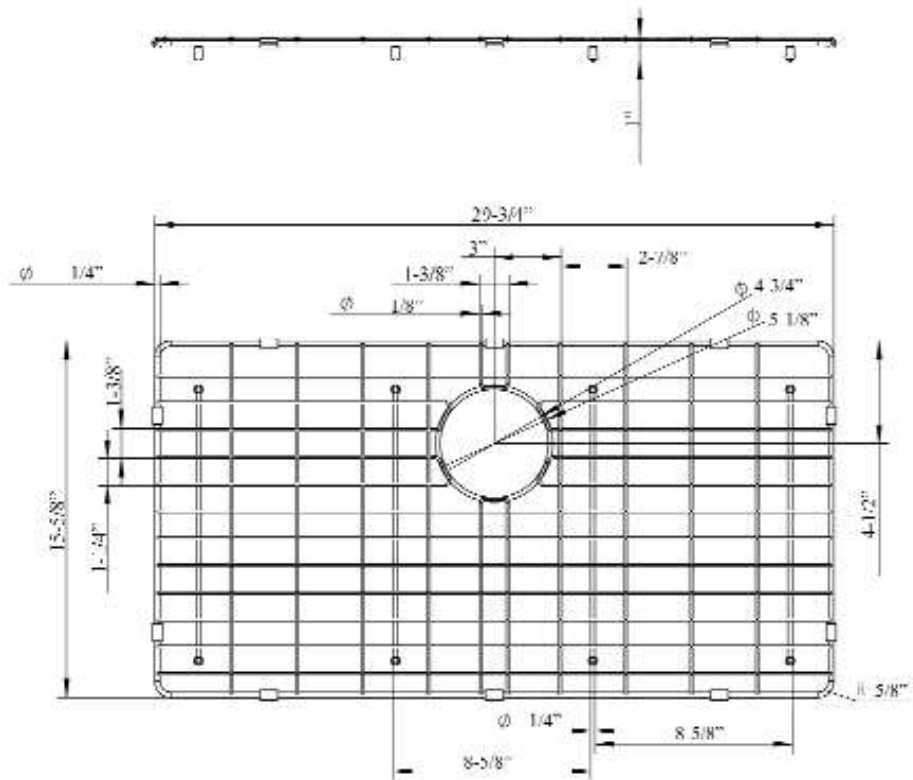

FSSSB2036 WIRE GRID

Cat. No.
FSSSB2036-WIRE

Features:

- ▶ Fits bottom of FSSSB2036 farmer sink
- ▶ Rubber Feet Covers Included

Finishes:

SS Stainless Steel

W: 29-³/₄"
D: 15-⁵/₈"
H: 1"

Drain Hole : 4-³/₄"

Dimensions and specifications subject to change without notice.