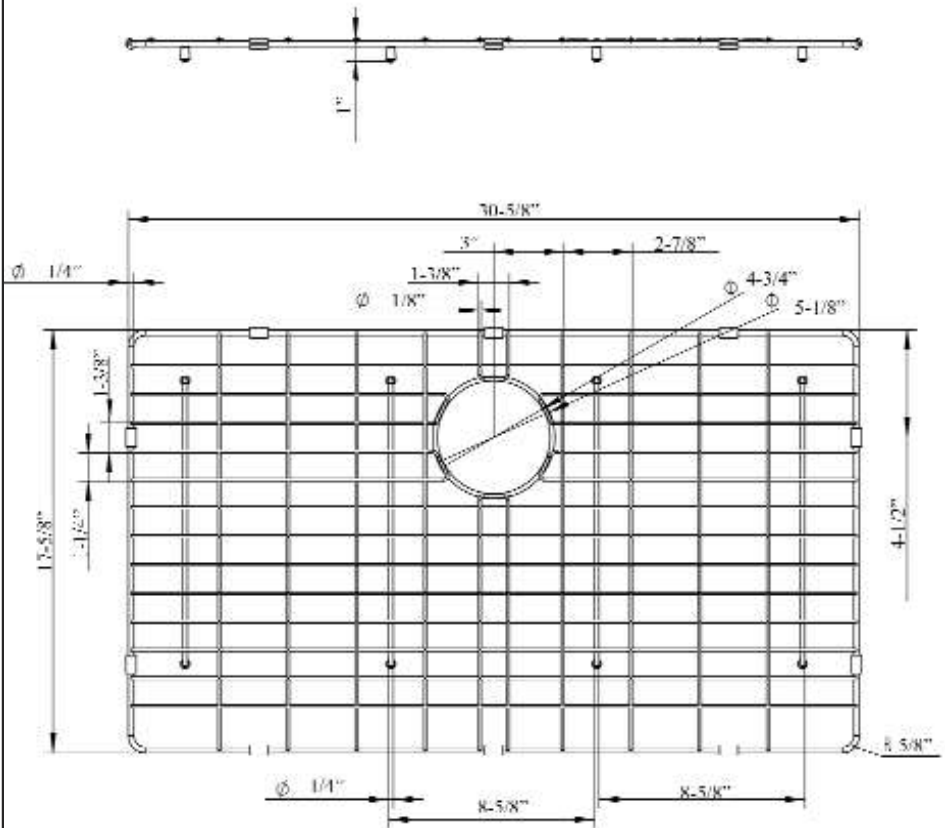

## Features:

- ▶ Fits bottom of FSSSB2032 farmer sink
- ▶ Rubber Feet Covers Included

## Finishes:

SS Stainless Steel

W: 30-5/8"  
D: 17-5/8"  
H: 1"

Drain Hole : 4-3/4"

WARNING: This product can expose you to chemicals, including chromium, which is known to the state of California to cause cancer and birth defects or other reproductive harm. For more information go to [www.P65Warnings.ca.gov](http://www.P65Warnings.ca.gov)

Dimensions and specifications subject to change without notice.