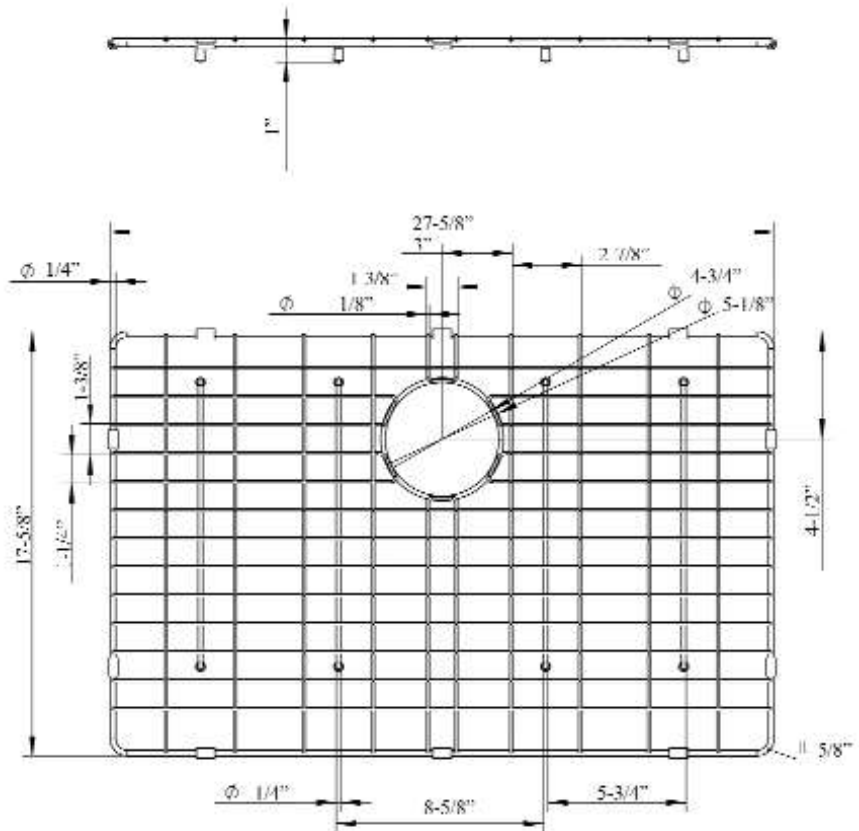

WARNING: This product can expose you to chemicals, including chromium, which is known to the state of California to cause cancer and birth defects or other reproductive harm. For more information go to www.P65Warnings.ca.gov

Dimensions and specifications subject to change without notice.