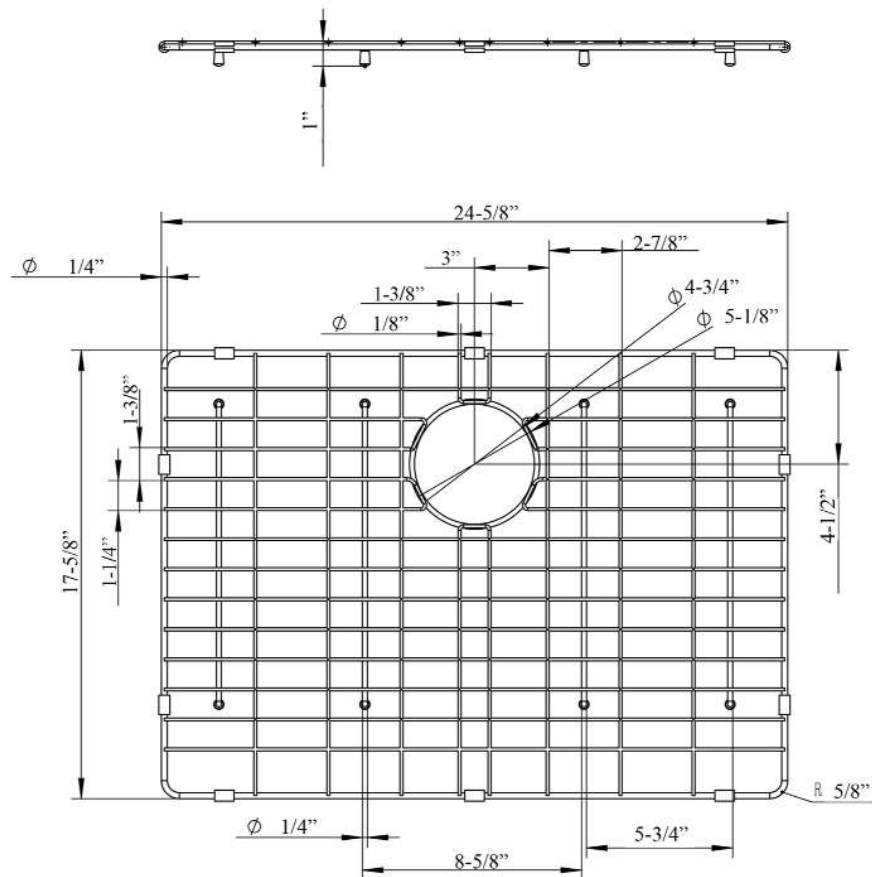

Dimensions and specifications subject to change without notice.