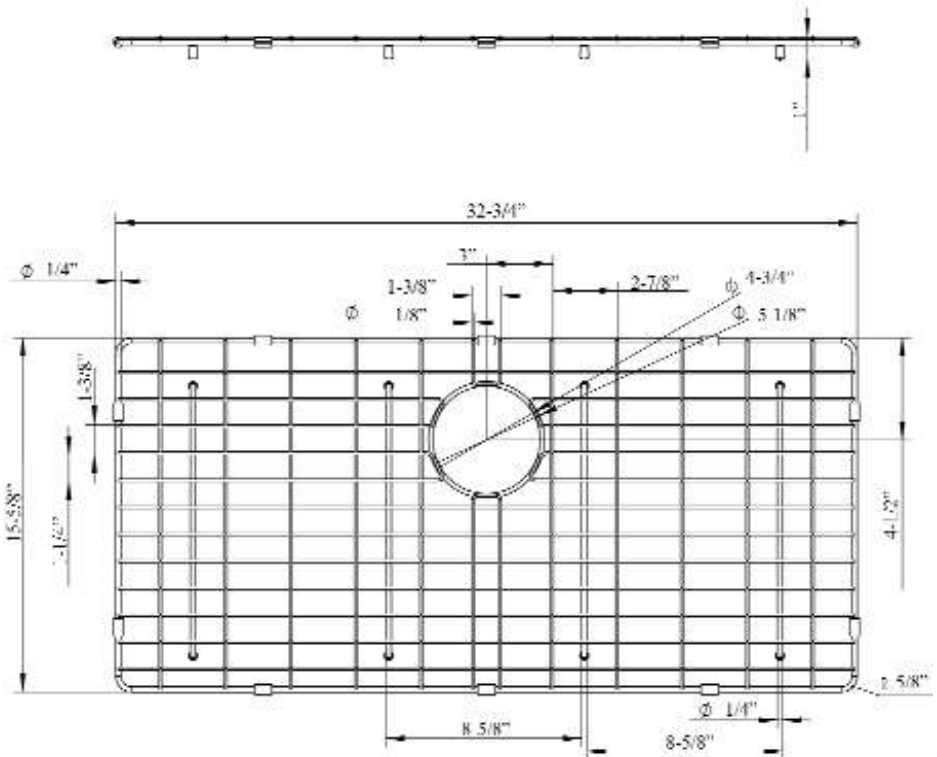

FSSSB2024 WIRE GRID

Cat. No.
FSSSB2024-WIRE

Features:

- ▶ Fits bottom of FSSSB2024 farmer sink
- ▶ Rubber Feet Covers Included

Finishes:

SS Stainless Steel

W: 32-3/4"
D: 15-5/8"
H: 1"

Drain Hole : 4-3/4"

Dimensions and specifications subject to change without notice.