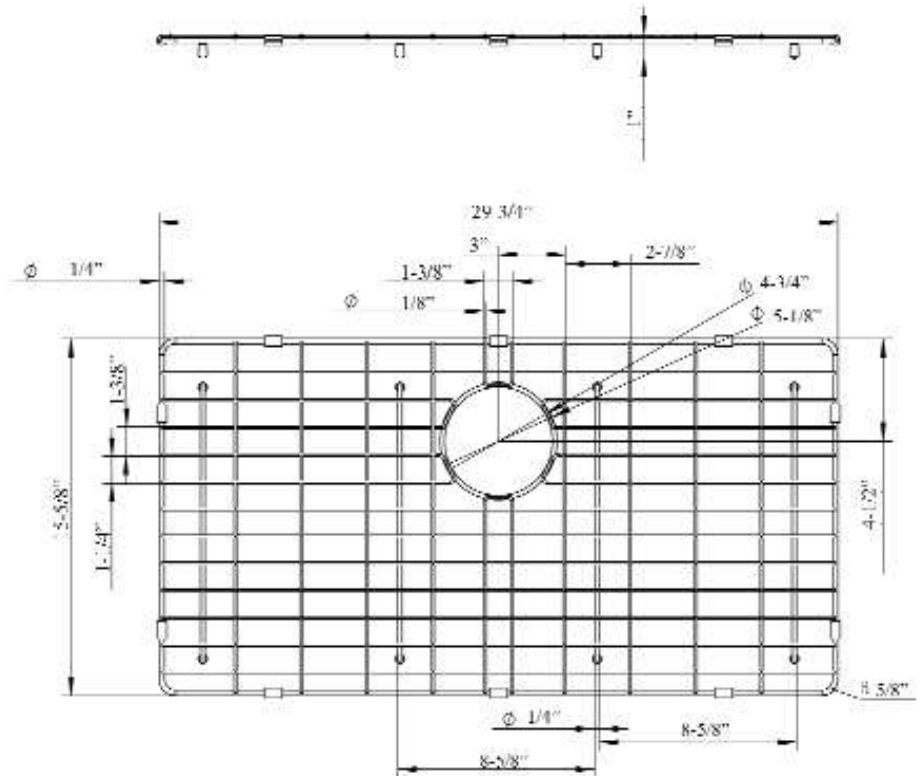

FSSSB2022 WIRE GRID

Cat. No.
FSSSB2022-WIRE

Features:

- ▶ Fits bottom of FSSSB2022 farmer sink
- ▶ Rubber Feet Covers Included

Finishes:

SS Stainless Steel

W: 29-³/₄"
D: 15-⁵/₈"
H: 1"

Drain Hole : 4-³/₄"

Dimensions and specifications subject to change without notice.