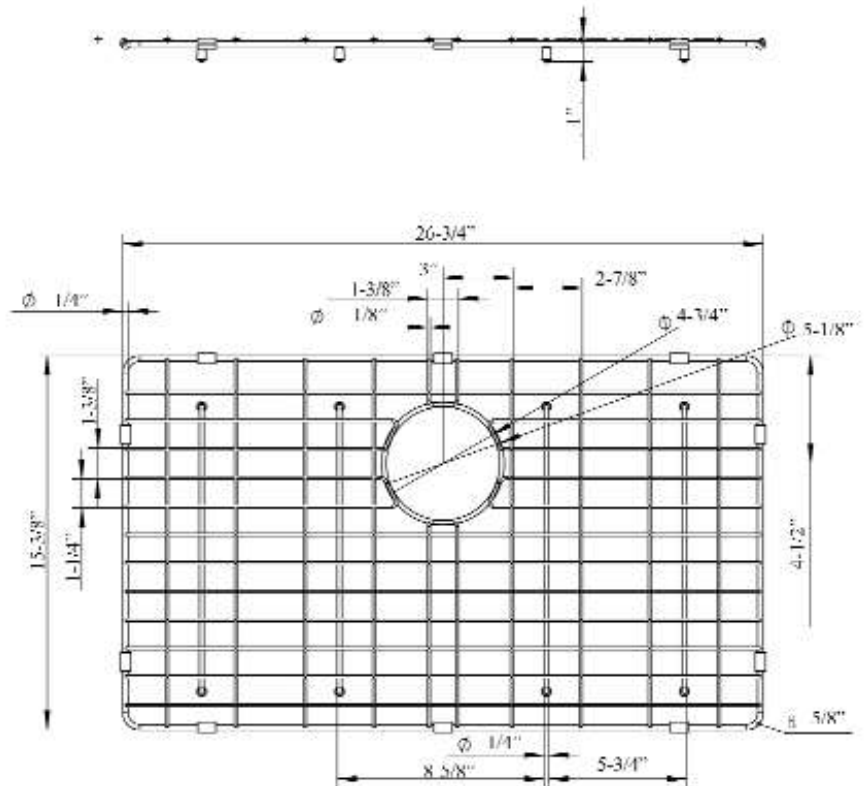

FSSSB2020 WIRE GRID

Cat. No.
FSSSB2020-WIRE

W: 26-³/₄"
D: 15-³/₈"
H: 1"

Drain Hole : 4-³/₄"

Features:

- ▶ Fits bottom of FSSSB2020 farmer sink
- ▶ Rubber Feet Covers Included

Finishes:

SS Stainless Steel

Dimensions and specifications subject to change without notice.