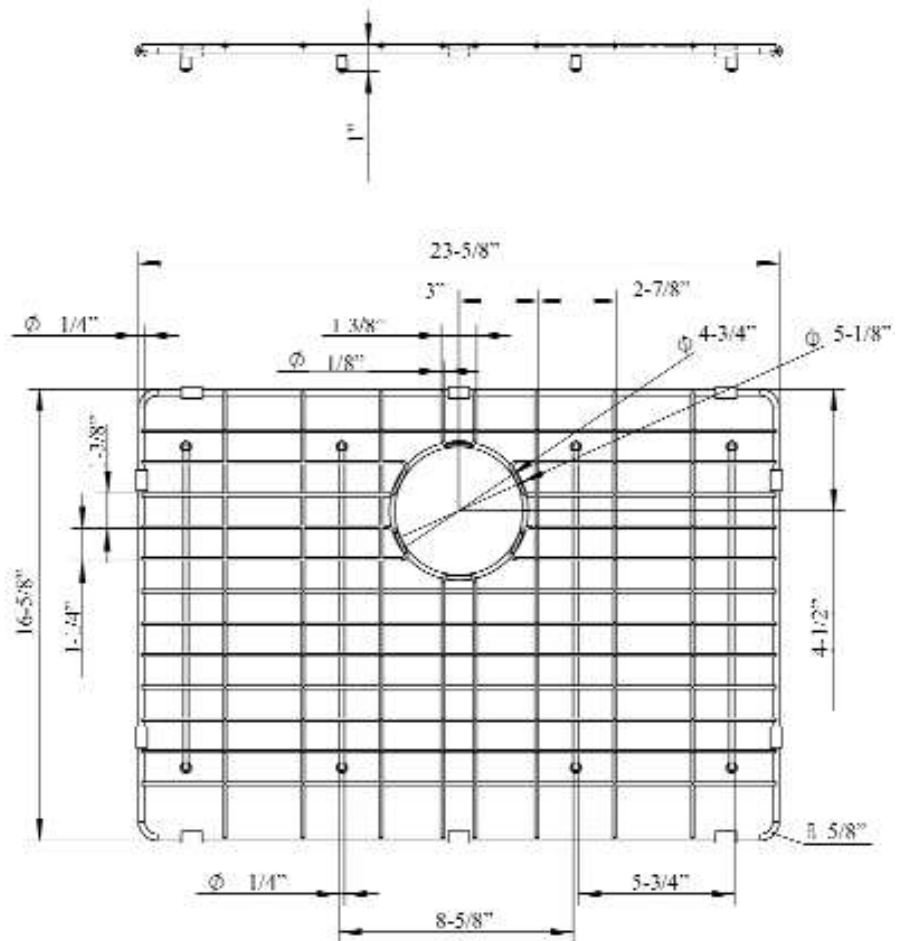

FSSSB2010 WIRE GRID

Cat. No.
FSSSB2010-WIRE

W: 23-5/8"
D: 16-5/8"
H: 1"

Drain Hole : 4-3/4"

Features:

- ▶ Fits bottom of FSSSB2010 farmer sink
- ▶ Rubber Feet Covers Included

Finishes:

SS Stainless Steel

Dimensions and specifications subject to change without notice.