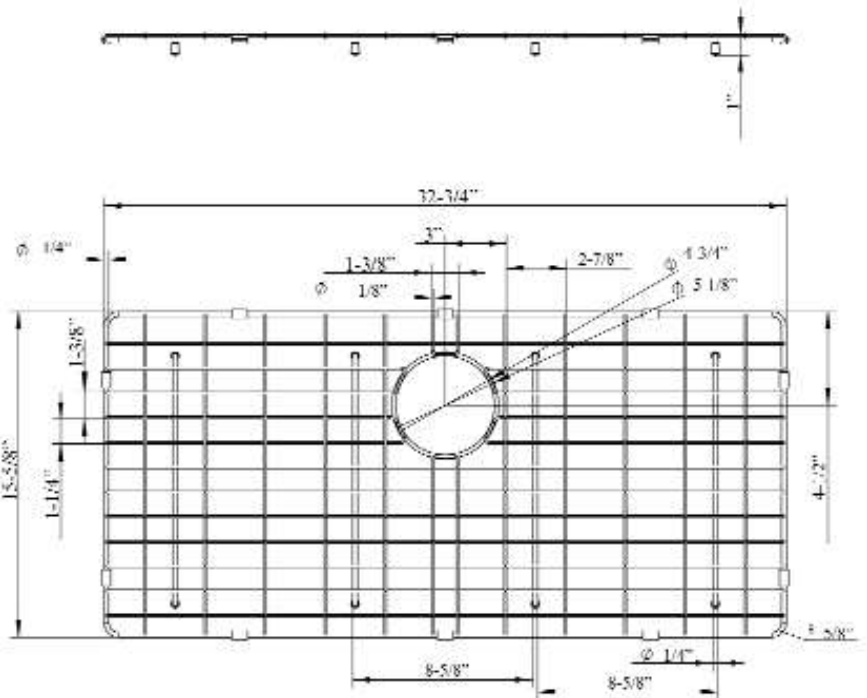

## Features:

- ▶ Fits bottom of FSSSB2008 farmer sink
- ▶ Rubber Feet Covers Included

## Finishes:

SS Stainless Steel

W: 32-3/4"  
D: 15-5/8"  
H: 1"

Drain Hole : 4-3/4"

WARNING: This product can expose you to chemicals, including chromium, which is known to the state of California to cause cancer and birth defects or other reproductive harm. For more information go to [www.P65Warnings.ca.gov](http://www.P65Warnings.ca.gov)

Dimensions and specifications subject to change without notice.