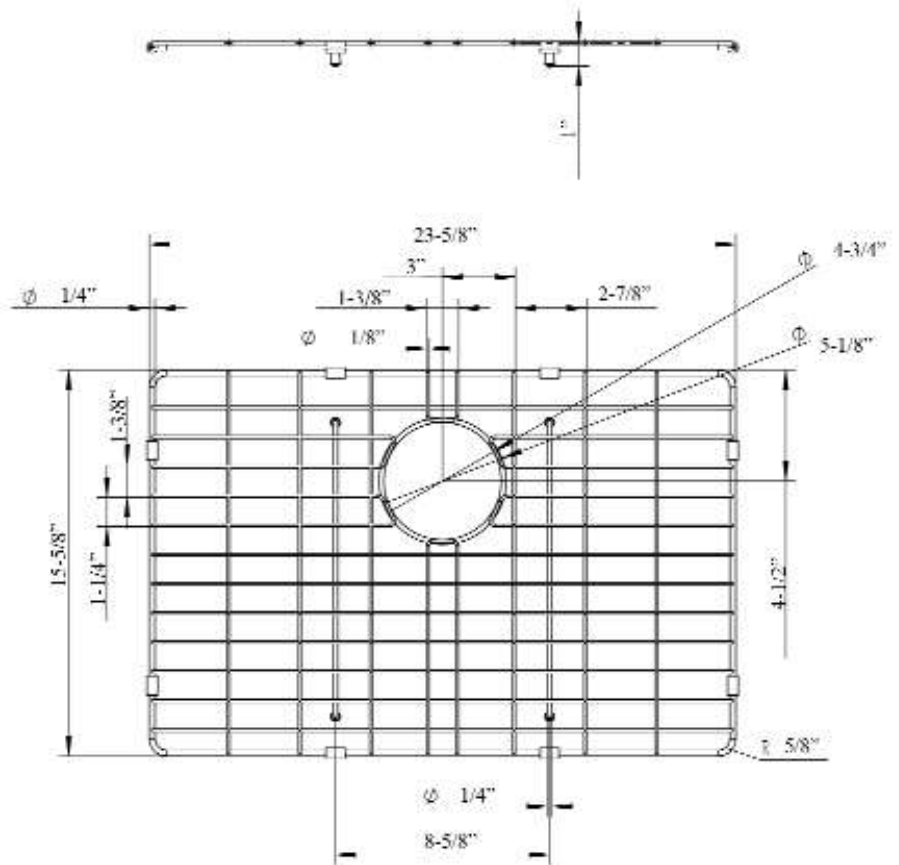

## Features:

- ▶ Fits bottom of FSSSB2002 farmer sink
- ▶ Rubber Feet Covers Included

## Finishes:

**SS** Stainless Steel

W: 23-5/8"  
D: 15-5/8"  
H: 1"

Drain Hole : 4-3/4"

WARNING: This product can expose you to chemicals, including chromium, which is known to the state of California to cause cancer and birth defects or other reproductive harm. For more information go to [www.P65Warnings.ca.gov](http://www.P65Warnings.ca.gov)

Dimensions and specifications subject to change without notice.