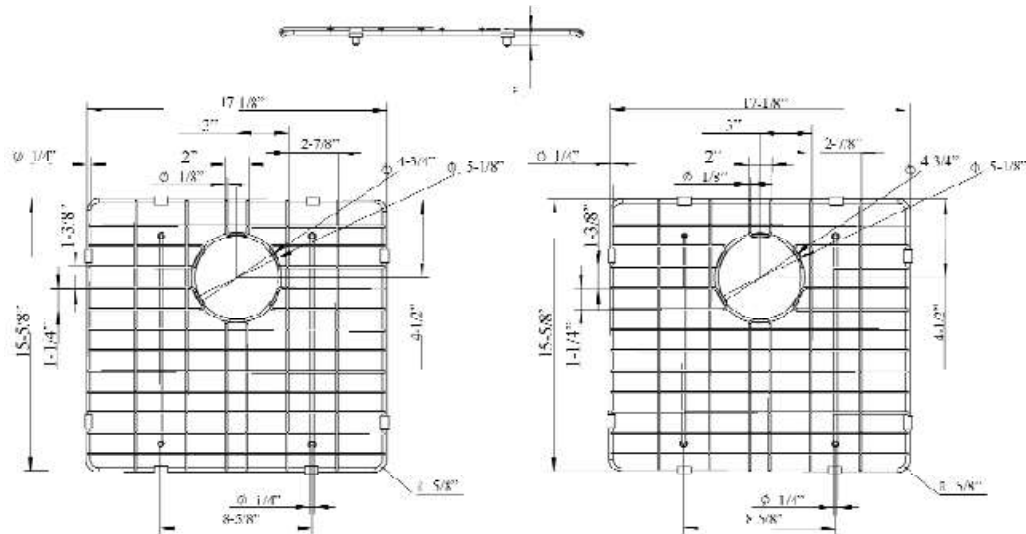

FSSDB2610 WIRE GRID

Cat. No.
FSSDB2610 -WIRE

Features:

- ▶ Fits bottom of FSSDB2610 double bowl farmer sink (sink has equal bowls)
- ▶ Rubber Feet Covers Included

Finishes:

SS Stainless Steel

W: 17-1/8"
D: 15-5/8"
H: 1"

Drain Hole : 4-3/4"

WARNING: This product can expose you to chemicals, including chromium, which is known to the state of California to cause cancer and birth defects or other reproductive harm. For more information go to www.P65Warnings.ca.gov

Dimensions and specifications subject to change without notice.